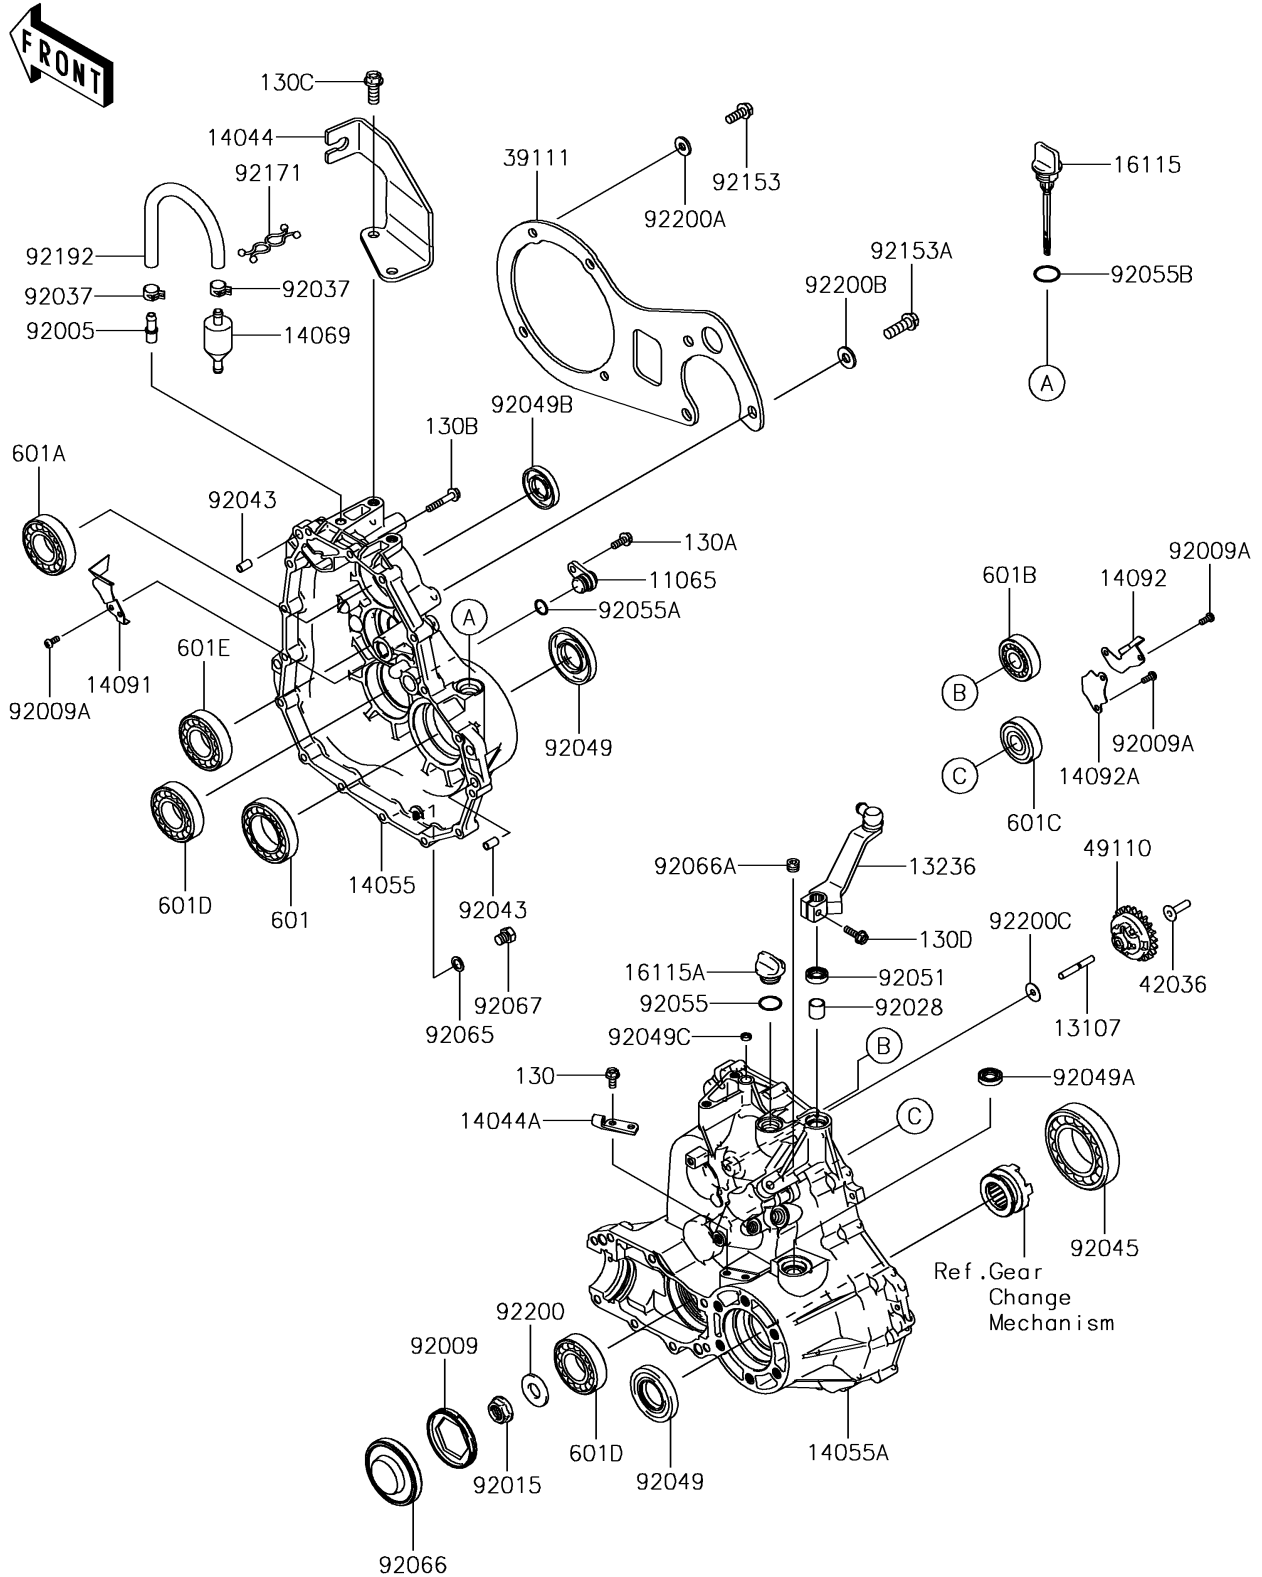

2017 MULE SX™ PARTS DIAGRAM

Gear Box

E1450

2017 MULE SX™ PARTS LIST

Gear Box

ITEM NAME	PART NUMBER	QUANTITY
CAP,GEAR CASE,RH (Ref # 11065)	11065-0062	1
SHAFT (Ref # 13107)	13107-2235	1
LEVER-COMP (Ref # 13236)	13236-0039	1
HOLDER-CABLE,SHIFT CONTROL (Ref # 14044)	14044-0005	1
HOLDER-CABLE,DIFF-LOCK (Ref # 14044A)	14044-0006	1
CASE-GEAR,RH (Ref # 14055)	14055-0008	1
CASE-GEAR,LH (Ref # 14055A)	14055-0013	1
BREATHER (Ref # 14069)	14069-1051	1
COVER (Ref # 14091)	14091-0394	1
COVER (Ref # 14092)	14092-0052	1
COVER (Ref # 14092A)	14092-0053	1
CAP-OIL FILLER (Ref # 16115)	16115-0015	1
CAP-OIL FILLER (Ref # 16115A)	16115-1053	1
ROD-TIE (Ref # 39111)	39111-0016	1
SLEEVE (Ref # 42036)	42036-2060	1
GOVERNOR-ASSY (Ref # 49110)	49110-0011	1
FITTING,BREATHER (Ref # 92005)	92005-1127	1
SCREW,64MM (Ref # 92009)	92009-1914	1
SCREW (Ref # 92009A)	92009-2308	6
NUT,16MM (Ref # 92015)	92015-1581	1
BUSHING (Ref # 92028)	92028-1347	1
CLAMP,TUBE (Ref # 92037)	92037-1505	2
PIN,6.2X8X14 (Ref # 92043)	92043-1263	2
BEARING-BALL,6210CM (Ref # 92045)	92045-1213	1
SEAL-OIL,HTC 30 60 8 (Ref # 92049)	92049-0049	2
SEAL-OIL,TC14245 (Ref # 92049A)	92049-1520	1
SEAL-OIL,HTC 28X45X7 (Ref # 92049B)	92049-1576	1
SEAL-OIL,VC-6X10X2.5 (Ref # 92049C)	92049-2097	1
SEAL-OIL,TB13225.5 (Ref # 92051)	92051-005	1