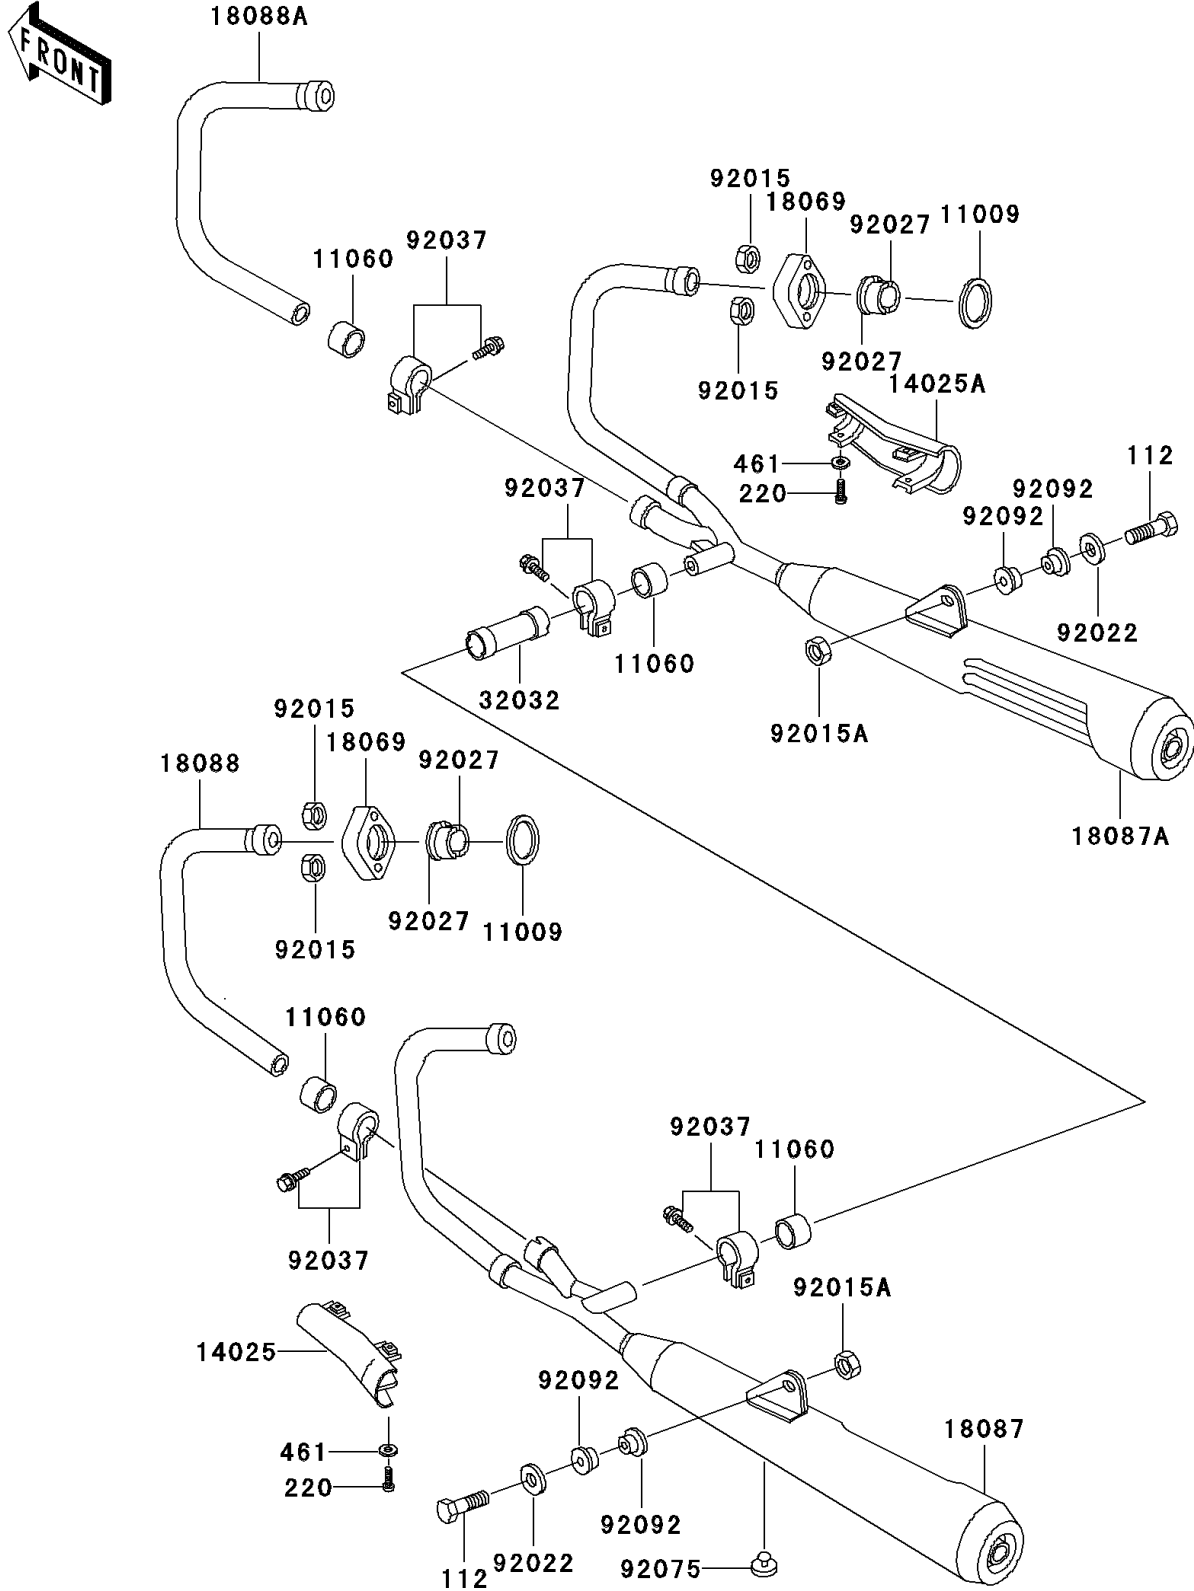

2003 Police 1000 PARTS DIAGRAM

Muffler(s)

E1140

2003 Police 1000 PARTS LIST

Muffler(s)

ITEM NAME	PART NUMBER	QUANTITY
BOLT-UPSET (Ref # 112)	112N1055	2
SCREW-PAN-CROS (Ref # 220)	220X0645	4
WASHER-SPRING,6MM (Ref # 461)	461F0600	4
GASKET,EXHAUST PIPE HOLDER (Ref # 11009)	11009-1906	4
GASKET,MANIFOLD EXHAUST (Ref # 11060)	11060-1068	4
COVER,MUFFLER,LH (Ref # 14025)	14025-1355	1
COVER,MUFFLER,RH (Ref # 14025A)	14025-1356	1
HOLDER-EXHAUST PIPE (Ref # 18069)	18069-1015	4
MUFFLER,LH (Ref # 18087)	18087-1149	1
MUFFLER,RH (Ref # 18087A)	18087-1150	1
PIPE-EXHAUST,LH (Ref # 18088)	18088-1143	1
PIPE-EXHAUST,RH (Ref # 18088A)	18088-1145	1
PIPE,MUFFLER CONNECTING (Ref # 32032)	32032-1676	1
NUT,8MM (Ref # 92015)	92015-1398	8
NUT,LOCK,10MM (Ref # 92015A)	92015-1962	2
WASHER (Ref # 92022)	92022-289	2
COLLAR,EXHAUST PIPE (Ref # 92027)	92027-1300	8
CLAMP,MUFFLER (Ref # 92037)	92037-1258	4
DAMPER (Ref # 92075)	92075-015	1
BUSHING-RUBBER,MUFFLER FITTING (Ref # 92092)	92092-010	4