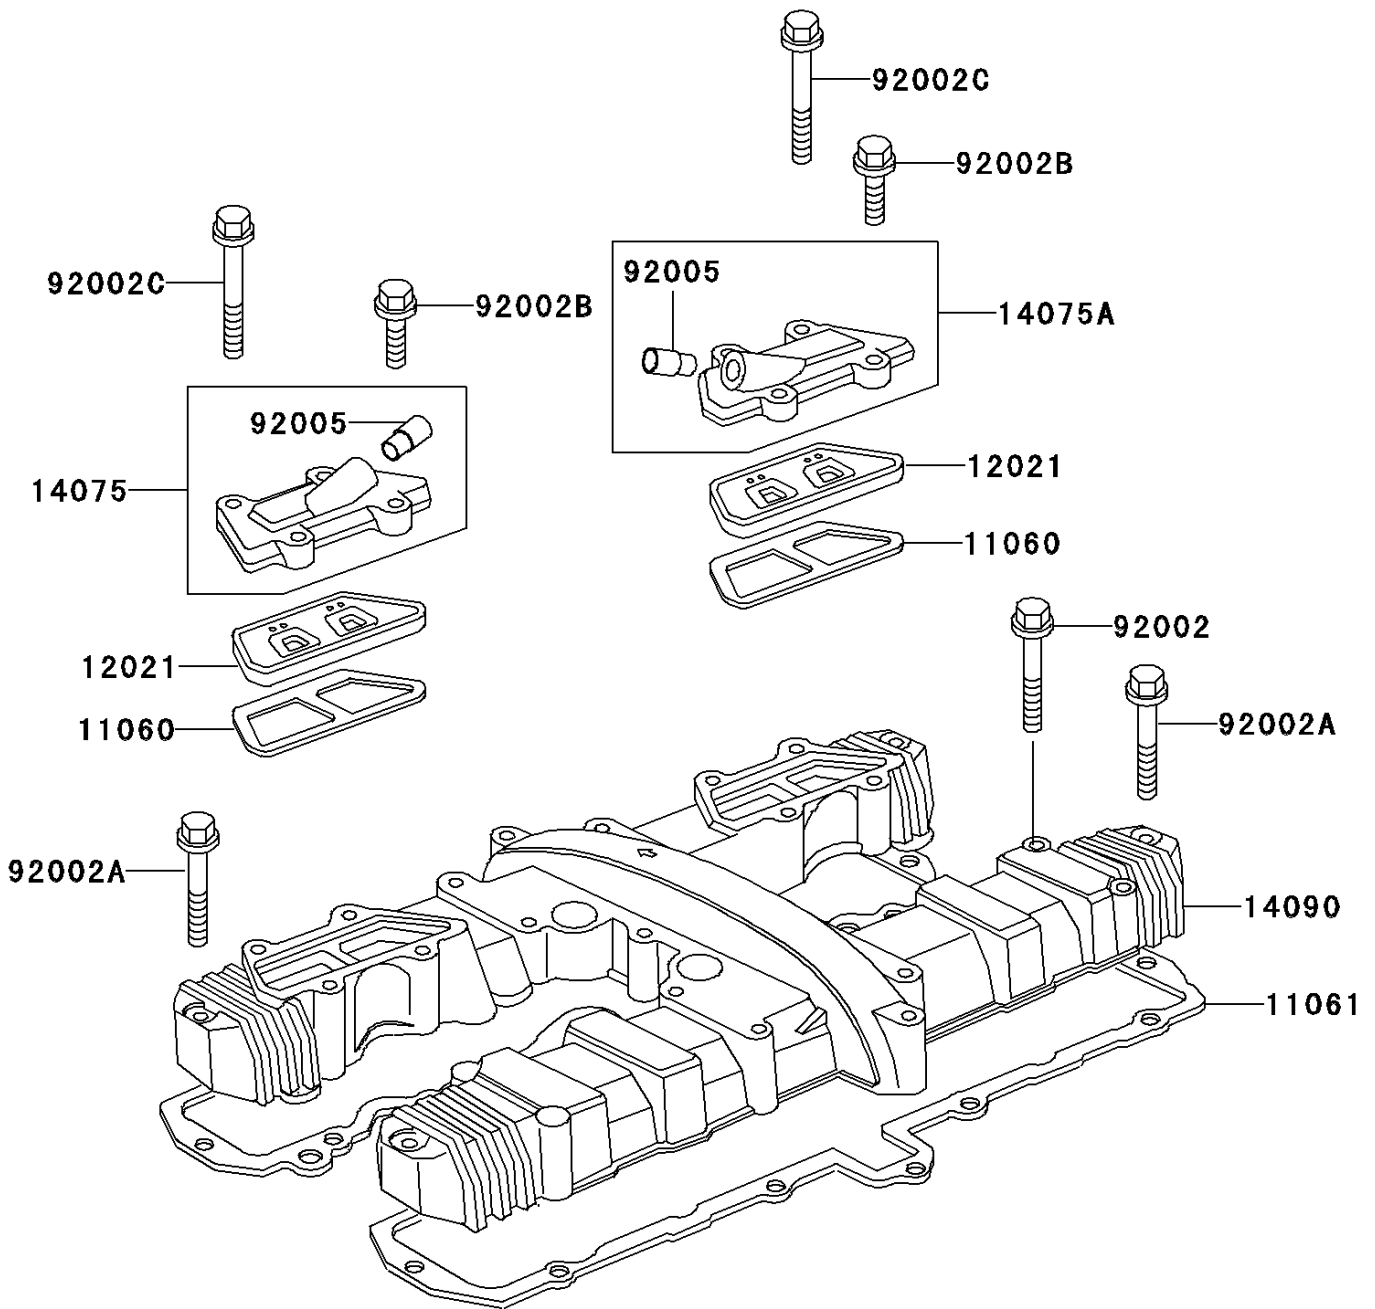

2003 Police 1000 PARTS DIAGRAM

Cylinder Head Cover

E1112

2003 Police 1000 PARTS LIST

Cylinder Head Cover

ITEM NAME	PART NUMBER	QUANTITY
GASKET, REED VALVE (Ref # 11060)	11060-1066	1
GASKET, CYLINDER HEAD COVER (Ref # 11061)	11061-1121	1
VALVE-ASSY-REED (Ref # 12021)	12021-1008	1
CAP-ASSY, REED VALVE, LH, SILVER (Ref # 14075)	14075-5018	1
CAP-ASSY, REED VALVE, RH, SILVER (Ref # 14075A)	14075-5019	1
COVER, CYLINDER HEAD, SILVER, AP (Ref # 14090)	14090-1419	1
BOLT, 6X45 (Ref # 92002)	92002-1151	1
BOLT, 6X52 (Ref # 92002A)	92002-1152	1
BOLT, 6X22 (Ref # 92002B)	92002-1154	1
BOLT, 6X70 (Ref # 92002C)	92002-1155	1
FITTING, REED VALVE (Ref # 92005)	92005-1006	1