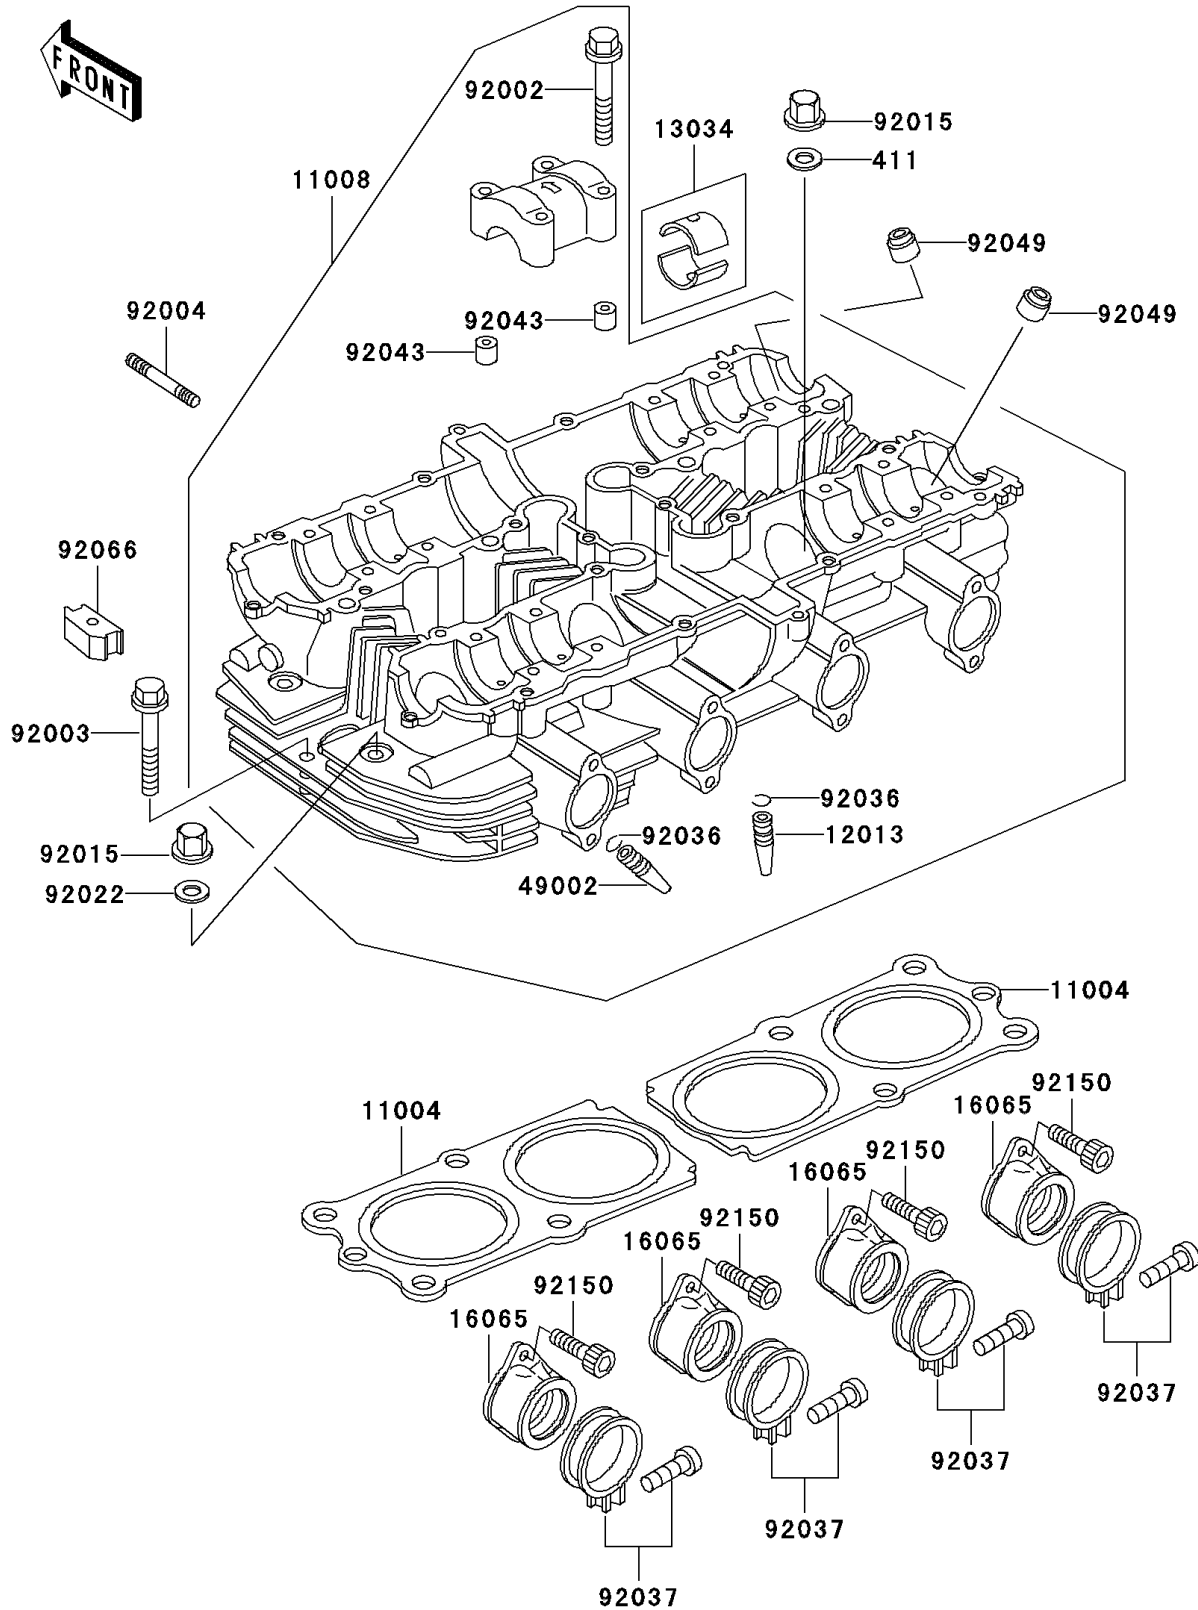

2003 Police 1000 PARTS DIAGRAM

Cylinder Head

E1111

2003 Police 1000 PARTS LIST

Cylinder Head

ITEM NAME	PART NUMBER	QUANTITY
WASHER-PLAIN,10MM (Ref # 411)	411B1000	8
GASKET-HEAD (Ref # 11004)	11004-1222	2
HEAD-COMP-CYLINDER,SILVER (Ref # 11008)	11008-1068	1
GUIDE-VALVE,INTAKE (Ref # 12013)	12013-009	4
BUSHING,CAMSHAFT (Ref # 13034)	13034-030	16
HOLDER-CARBURETOR (Ref # 16065)	16065-1135	4
GUIDE-VALVE,EXHAUST (Ref # 49002)	49002-1002	4
BOLT,6X45 (Ref # 92002)	92002-1300	16
BOLT,FLANGED,6X45 (Ref # 92003)	92003-092	2
STUD,8X30 (Ref # 92004)	92004-1121	8
NUT,FLANGED CAP,10MM (Ref # 92015)	92015-076	12
WASHER,10.5X22X1.6 (Ref # 92022)	92022-1005	4
RING-SNAP,VALVE GUIDE (Ref # 92036)	92036-023	8
CLAMP,ID=53,BLACK (Ref # 92037)	92037-1304	4
PIN,6.2X8X14 (Ref # 92043)	92043-1263	8
SEAL-OIL,RV37129.5 (Ref # 92049)	92049-016	8
PLUG,CYLINDER HEAD COVER (Ref # 92066)	92066-1552	4
BOLT,SOCKET,6X16 (Ref # 92150)	92150-1655	8