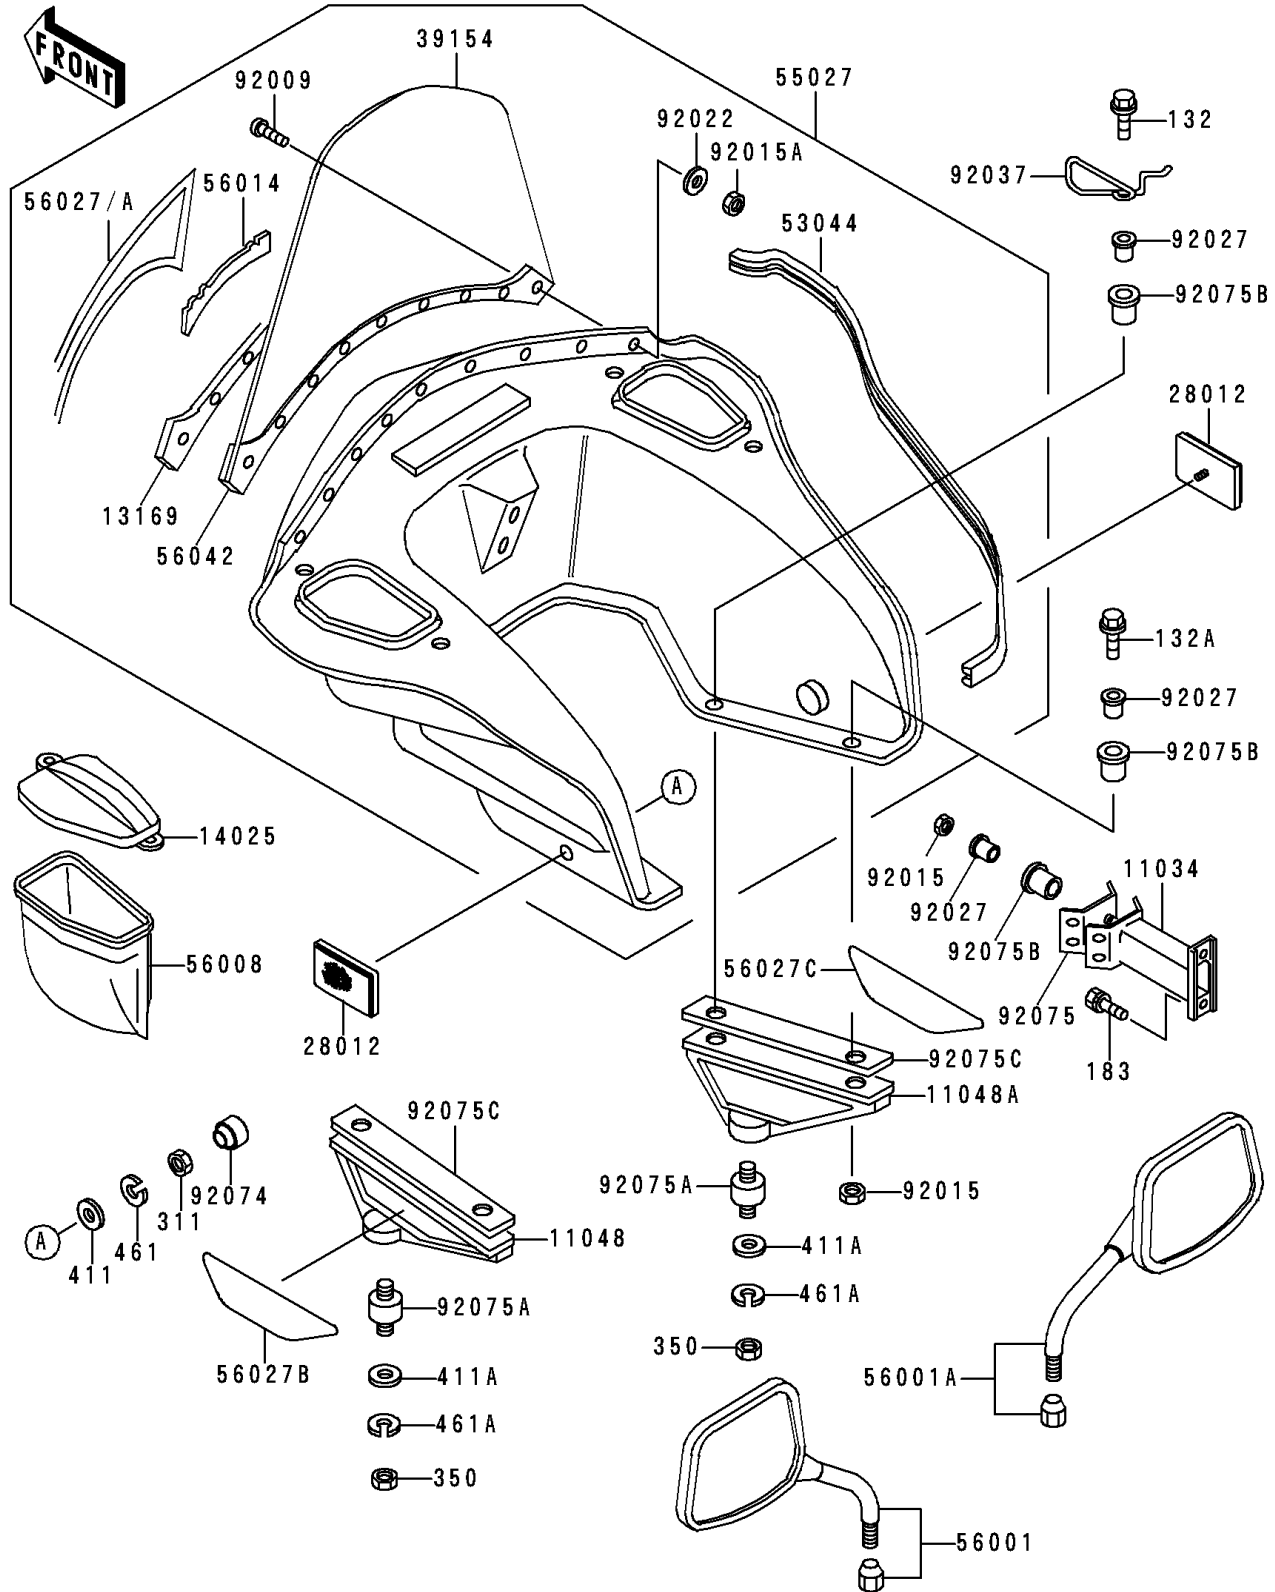

2000 Police 1000 PARTS DIAGRAM

Cowling

F2871

2000 Police 1000 PARTS LIST

Cowling

ITEM NAME	PART NUMBER	QUANTITY
BOLT-FLANGED-SMALL (Ref # 132)	132E0830	2
BOLT-FLANGED-SMALL (Ref # 132A)	132E0835	2
BOLT-UPSET-WS-SMALL (Ref # 183)	183G0816	2
NUT-HEX (Ref # 311)	311B0500	2
NUT-UNF INSERT (Ref # 350)	350BA1000	2
WASHER-PLAIN,5MM (Ref # 411)	411B0500	2
WASHER-PLAIN,8MM (Ref # 411A)	411B0800	2
WASHER-SPRING,5MM (Ref # 461)	461F0500	2
WASHER-SPRING,8MM (Ref # 461A)	461F0800	2
BRACKET,COWLING,FR (Ref # 11034)	11034-4089	1
BRACKET,COWLING,LH (Ref # 11048)	11048-1470	1
BRACKET,COWLING,RH (Ref # 11048A)	11048-1471	1
PLATE,WINDSHIELD (Ref # 13169)	13169-4014	1
COVER,BAG (Ref # 14025)	14025-4013	2
REFLECTOR-REFLEX (Ref # 28012)	28012-1003	2
WINDSHIELD (Ref # 39154)	39154-4003	1
TRIM,COWLING (Ref # 53044)	53044-4001	2
COWLING-ASSY,J.WHITE (Ref # 55027)	55027-4003-8C	1
MIRROR-ASSY,LH (Ref # 56001)	56001-1368	1
MIRROR-ASSY,RH (Ref # 56001A)	56001-1369	1
BAG (Ref # 56008)	56008-4003	2
EMBLEM,GOLD (Ref # 56014)	56014-4011	1
PATTERN,PINSTRIPE,RH (Ref # 56027)	56027-4055	1
PATTERN,PINSTRIPE,LH (Ref # 56027A)	56027-4056	1
PATTERN,COWLING BRACKET,LH (Ref # 56027B)	56027-4057	1
PATTERN,COWLING BRACKET,RH (Ref # 56027C)	56027-4058	1
ADHESIVE (Ref # 56042)	56042-4003	1
SCREW,PLASTIC,5X28 (Ref # 92009)	92009-4005	9
NUT,LOCK,8MM (Ref # 92015)	92015-1124	4

2000 Police 1000 PARTS LIST

Cowling

ITEM NAME	PART NUMBER	QUANTITY
NUT,PLASTIC,5MM (Ref # 92015A)	92015-4014	9
WASHER,PLAIN,5MM,PLASTIC (Ref # 92022)	92022-4015	9
COLLAR (Ref # 92027)	92027-4015	6
CLAMP,COWLING HARNESS (Ref # 92037)	92037-4005	1
PLUG,25X2.5 (Ref # 92074)	92074-027	2
DAMPER,COWLING FITTING (Ref # 92075)	92075-1179	1
DAMPER,COWLING BRACKET (Ref # 92075A)	92075-4013	2
DAMPER (Ref # 92075B)	92075-4020	6
DAMPER,COWLING BRACKET (Ref # 92075C)	92075-4033	2