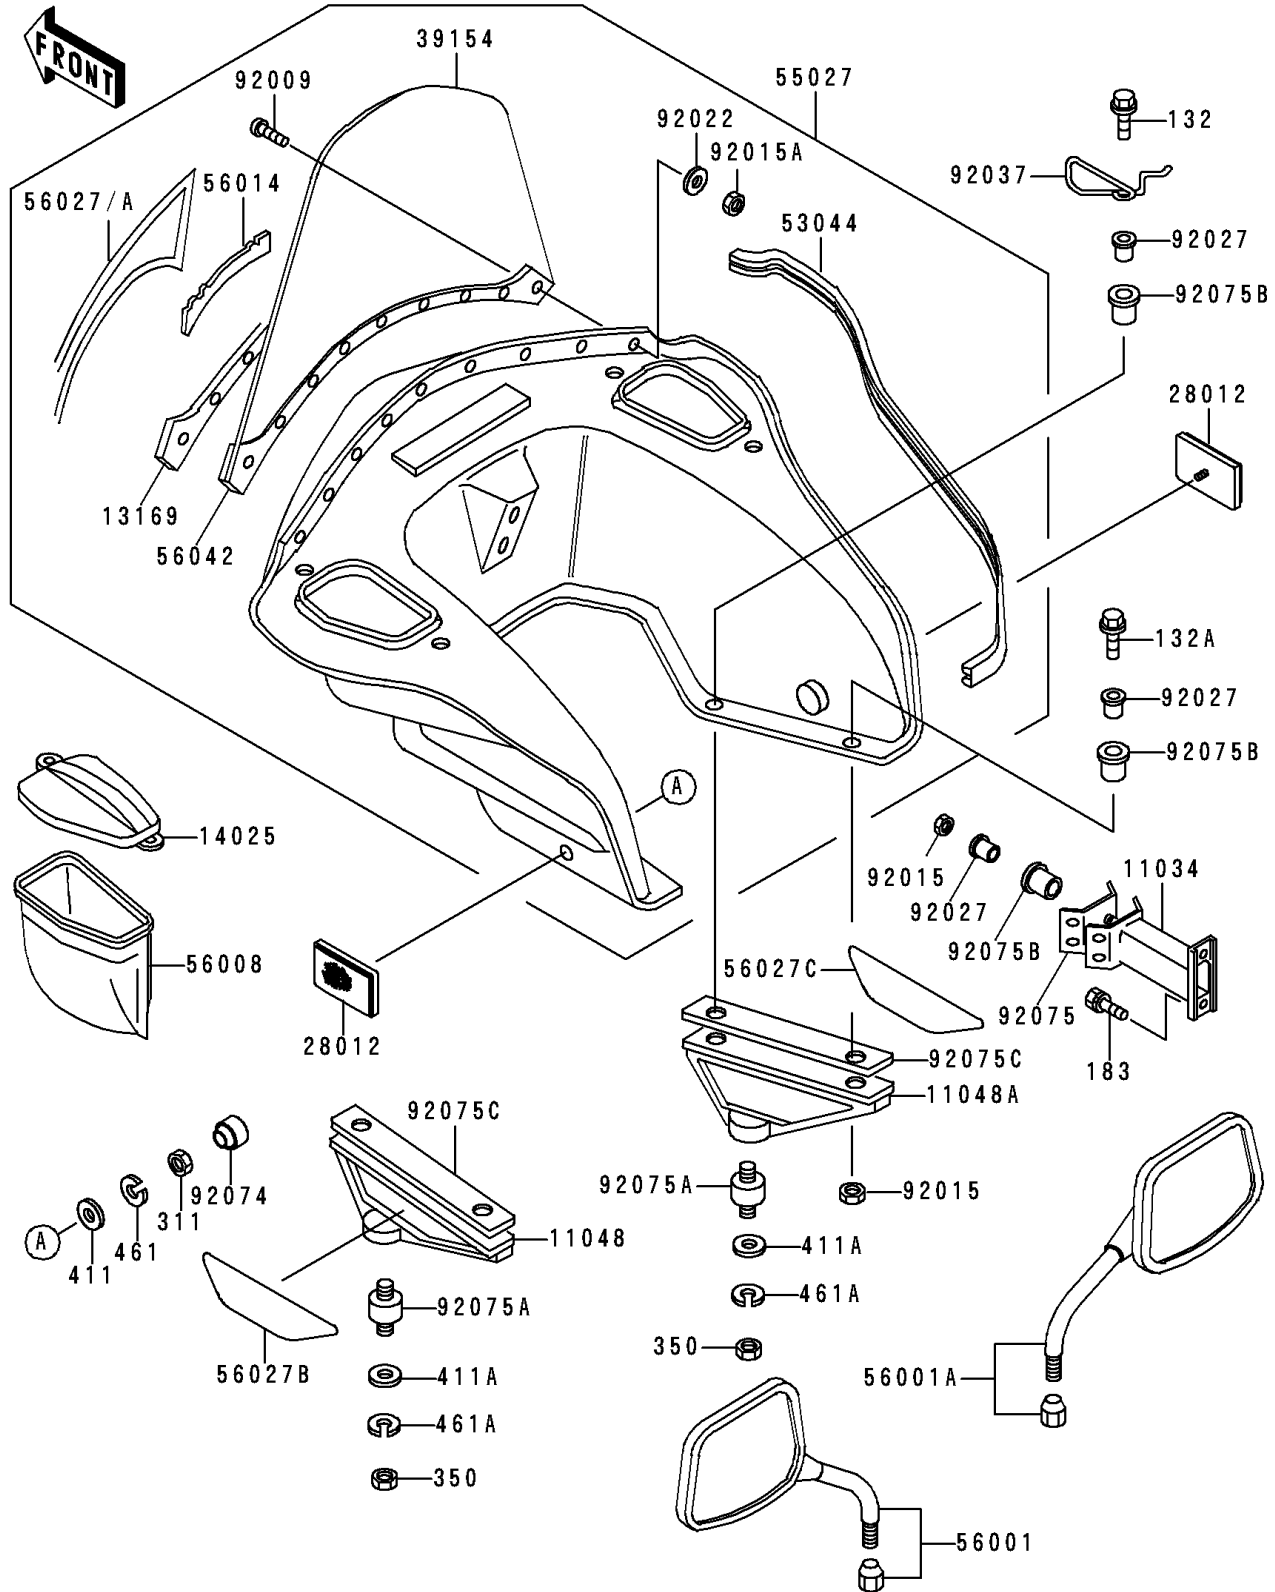

1999 Police 1000 PARTS DIAGRAM

Cowling

F2871

1999 Police 1000 PARTS LIST

Cowling

ITEM NAME	PART NUMBER	QUANTITY
BOLT-FLANGED-SMALL (Ref # 132)	132E0830	2
BOLT-FLANGED-SMALL (Ref # 132A)	132E0835	2
BOLT-UPSET-WS-SMALL (Ref # 183)	183G0816	2
NUT-HEX (Ref # 311)	311B0500	2
NUT-UNF INSERT (Ref # 350)	350BA1000	2
WASHER-PLAIN,5MM (Ref # 411)	411B0500	2
WASHER-PLAIN,8MM (Ref # 411A)	411B0800	2
WASHER-SPRING,5MM (Ref # 461)	461F0500	2
WASHER-SPRING,8MM (Ref # 461A)	461F0800	2
BRACKET,COWLING,FR (Ref # 11034)	11034-4089	1
BRACKET,COWLING,LH (Ref # 11048)	11048-1470	1
BRACKET,COWLING,RH (Ref # 11048A)	11048-1471	1
PLATE,WINDSHIELD (Ref # 13169)	13169-4014	1
COVER,BAG (Ref # 14025)	14025-4013	2
REFLECTOR-REFLEX (Ref # 28012)	28012-1003	2
WINDSHIELD (Ref # 39154)	39154-4003	1
TRIM,COWLING (Ref # 53044)	53044-4001	2
COWLING-ASSY,J.WHITE (Ref # 55027)	55027-4003-8C	1
MIRROR-ASSY,LH (Ref # 56001)	56001-1368	1
MIRROR-ASSY,RH (Ref # 56001A)	56001-1369	1
BAG (Ref # 56008)	56008-4003	2
EMBLEM,GOLD (Ref # 56014)	56014-4011	1
PATTERN,PINSTRIPE,RH (Ref # 56027)	56027-4055	1
PATTERN,PINSTRIPE,LH (Ref # 56027A)	56027-4056	1
PATTERN,COWLING BRACKET,LH (Ref # 56027B)	56027-4057	1
PATTERN,COWLING BRACKET,RH (Ref # 56027C)	56027-4058	1
ADHESIVE (Ref # 56042)	56042-4003	1
SCREW,PLASTIC,5X28 (Ref # 92009)	92009-4005	9
NUT,LOCK,8MM (Ref # 92015)	92015-1124	4

1999 Police 1000 PARTS LIST

Cowling

ITEM NAME	PART NUMBER	QUANTITY
NUT,PLASTIC,5MM (Ref # 92015A)	92015-4014	9
WASHER,PLAIN,5MM,PLASTIC (Ref # 92022)	92022-4015	9
COLLAR (Ref # 92027)	92027-4015	6
CLAMP,COWLING HARNESS (Ref # 92037)	92037-4005	1
PLUG,25X2.5 (Ref # 92074)	92074-027	2
DAMPER,COWLING FITTING (Ref # 92075)	92075-1179	1
DAMPER,COWLING BRACKET (Ref # 92075A)	92075-4013	2
DAMPER (Ref # 92075B)	92075-4020	6
DAMPER,COWLING BRACKET (Ref # 92075C)	92075-4033	2