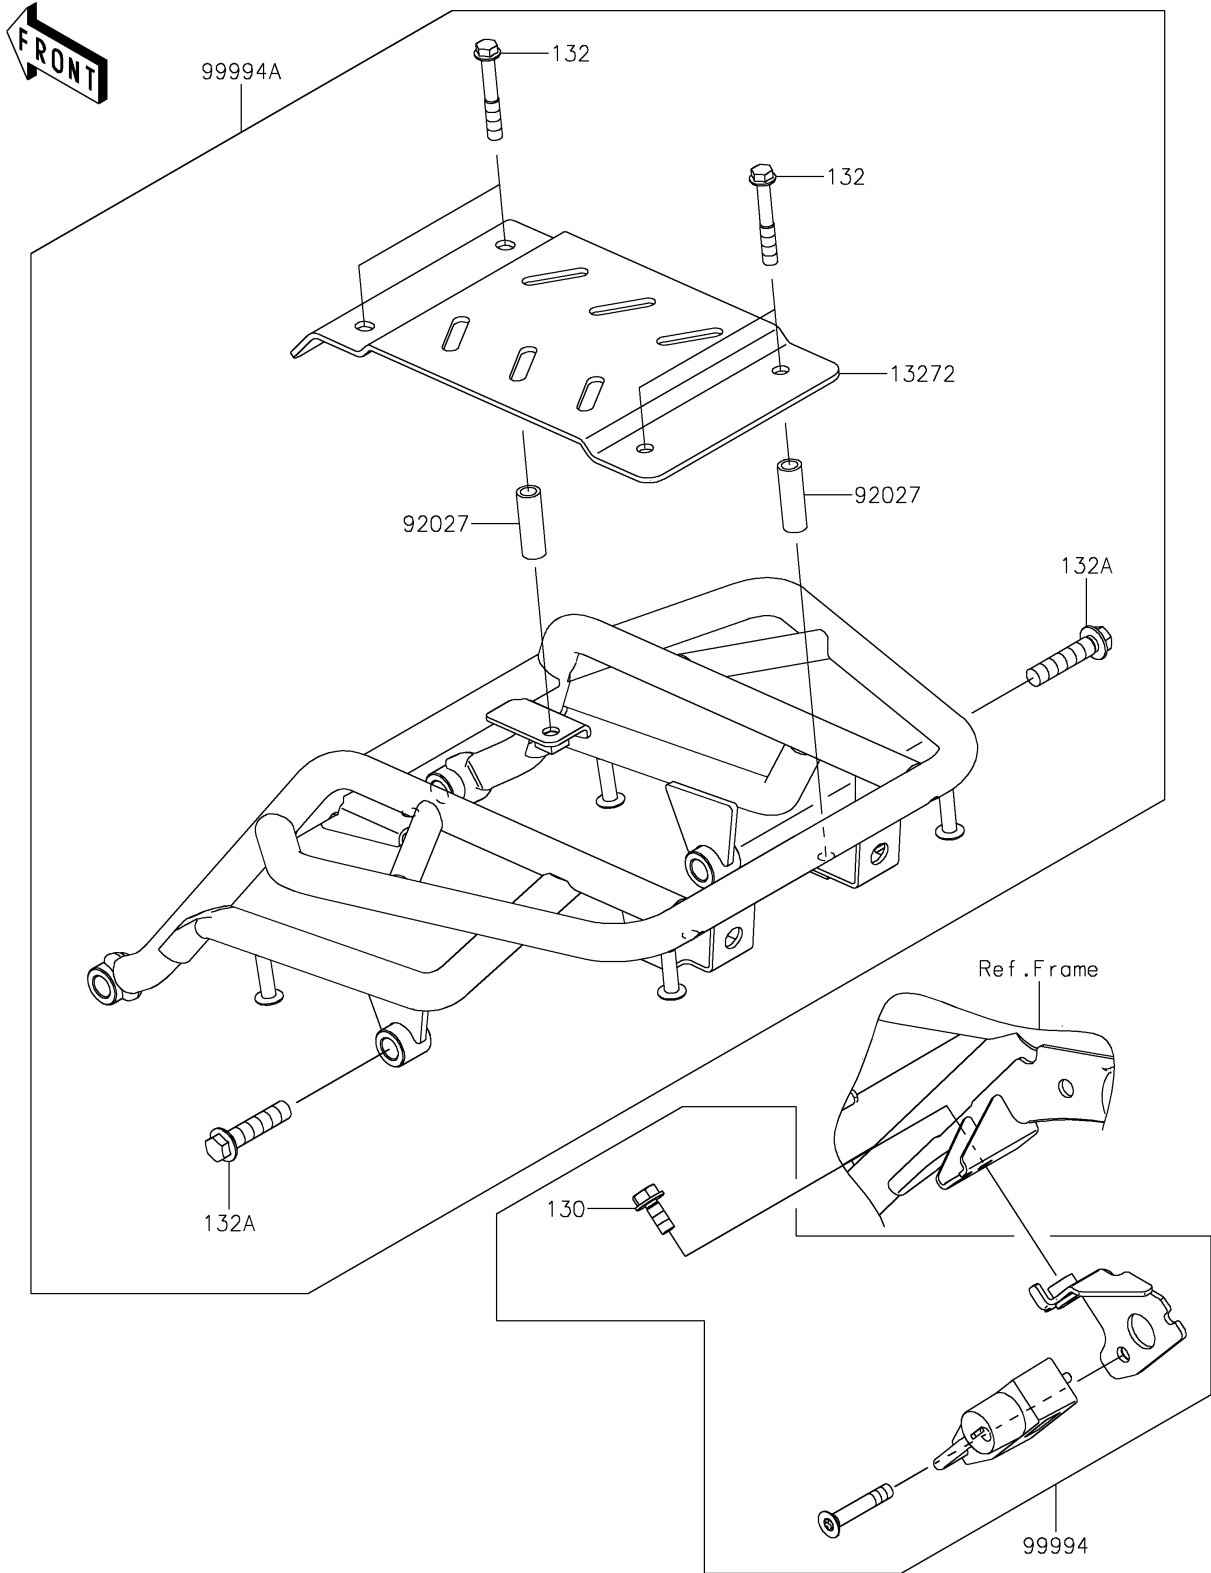

2022 KLX® 230 PARTS DIAGRAM

Accessory(Helmet Lock and Carrier)

F2910C

2022 KLX® 230 PARTS LIST

Accessory(Helmet Lock and Carrier)

ITEM NAME	PART NUMBER	QUANTITY
PLATE (Ref # 13272)	13272-2731	1
COLLAR,6.8X10X30 (Ref # 92027)	92027-209	4
HELMET LOCK (Ref # 99994)	99994-1279	1
CARRIER (Ref # 99994A)	99994-1280	1
BOLT-FLANGED,6X14 (Ref # 130)	130BA0614	1
BOLT-FLANGED-SMALL,6X40 (Ref # 132)	132BA0640	4
BOLT-FLANGED-SMALL,8X35 (Ref # 132A)	132BA0835	4