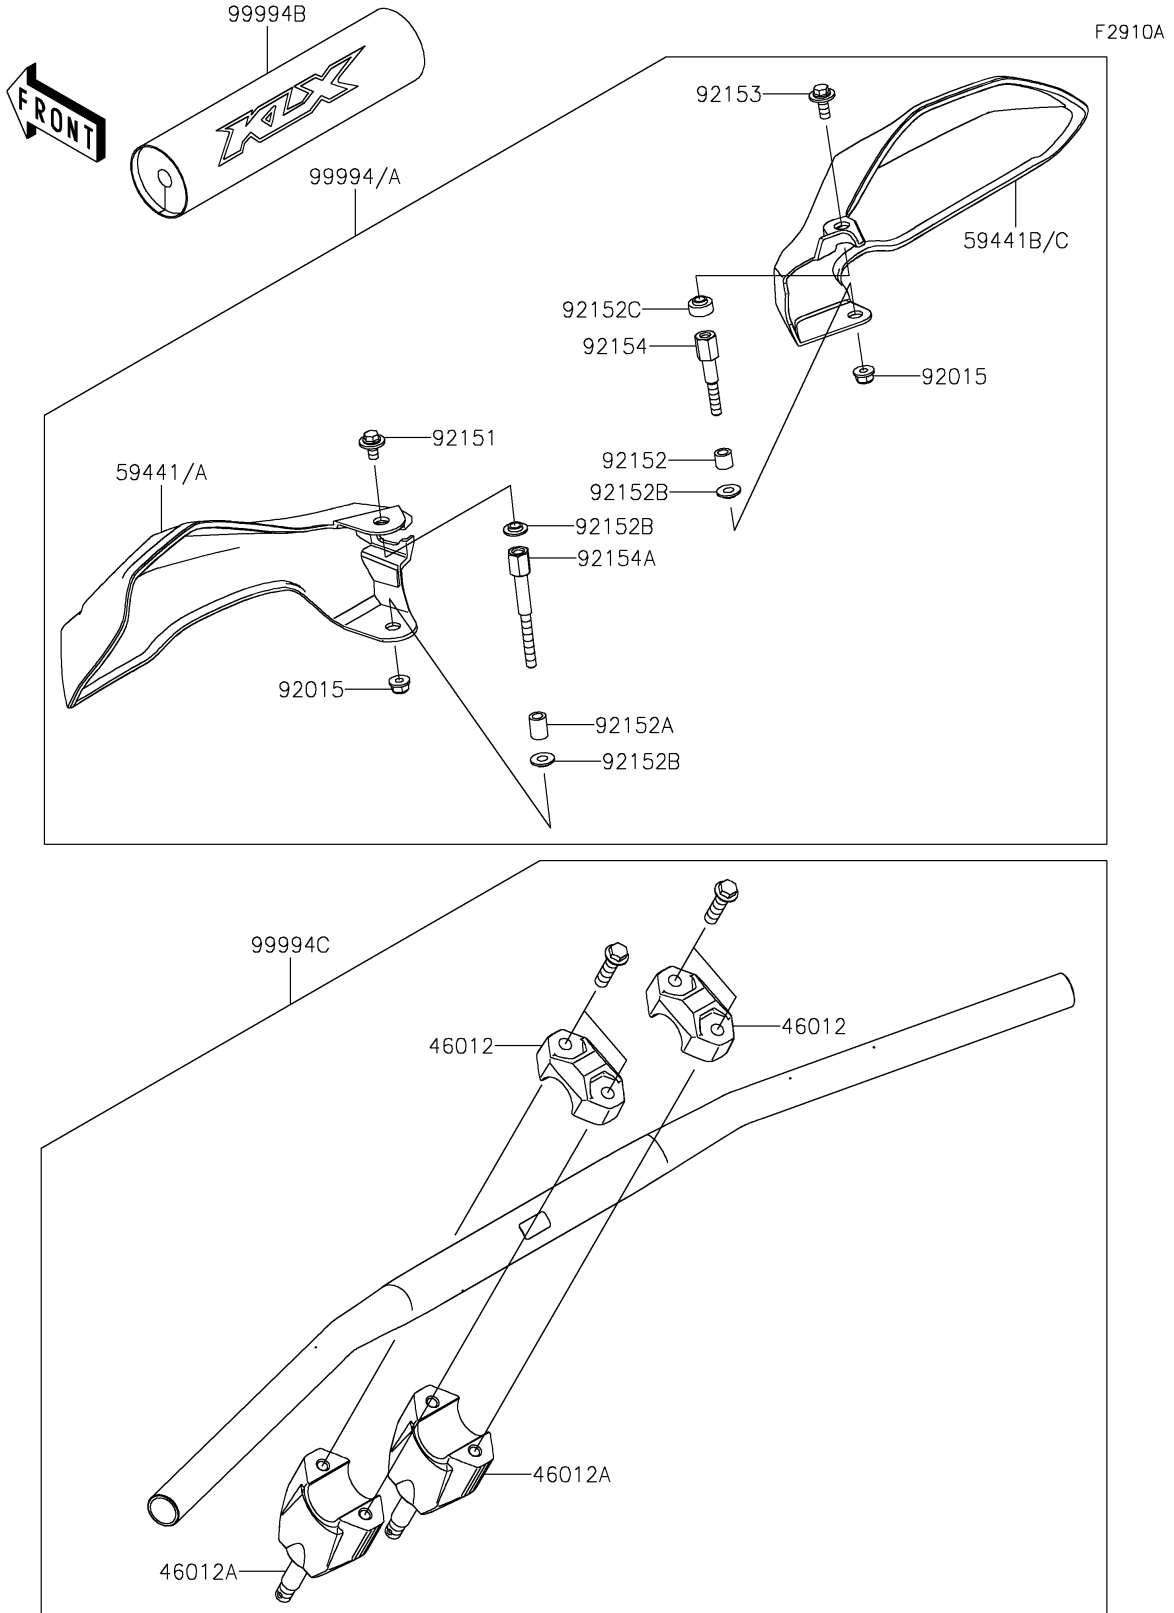

2022 KLX® 230 PARTS DIAGRAM

Accessory(Handle)

2022 KLX® 230 PARTS LIST

Accessory(Handle)

ITEM NAME	PART NUMBER	QUANTITY
HOLDER-HANDLE,UPP,P.SILVER (Ref # 46012)	46012-0359-458	2
HOLDER-HANDLE,LWR,P.SILVER (Ref # 46012A)	46012-0360-458	2
COVER-HANDLE,LH,EBONY (Ref # 59441)	59441-0045-68L	1
COVER-HANDLE,RH,EBONY (Ref # 59441B)	59441-0046-68L	1
NUT,LOCK,FLANGED,6MM (Ref # 92015)	92015-1603	2
BOLT,6X12 (Ref # 92151)	92151-1985	1
COLLAR,6.5X10.5X9.3 (Ref # 92152)	92152-1992	1
COLLAR,6.5X10.5X14 (Ref # 92152A)	92152-2302	1
COLLAR,6.5X15X3.4 (Ref # 92152B)	92152-2314	3
COLLAR (Ref # 92152C)	92152-2592	1
BOLT,FLANGED,6X16 (Ref # 92153)	92153-1059	1
BOLT (Ref # 92154)	92154-1670	1
BOLT (Ref # 92154A)	92154-2359	1
HAND GUARD,EBONY (Ref # 99994)	99994-1248-68L	1
HANDLE-BAR PAD (Ref # 99994B)	99994-1274	1
FAT TYPE HANDLE BAR,P.SILVER (Ref # 99994C)	99994-1508-458	1