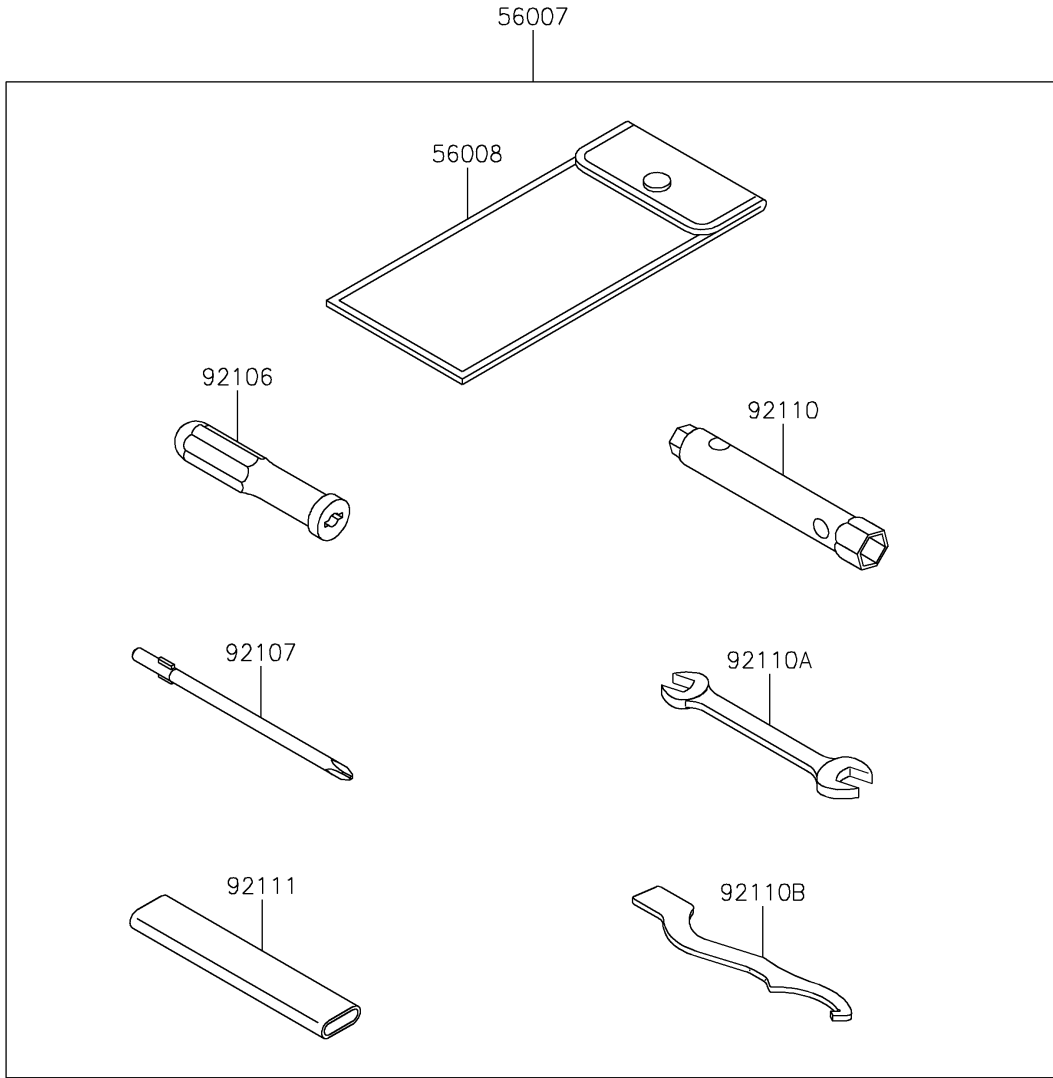

# 2022 KLX® 230 PARTS DIAGRAM

Owner's Tools

F2810

## 2022 KLX® 230 PARTS LIST

### Owner's Tools

ITEM NAME	PART NUMBER	QUANTITY
TOOL-KIT (Ref # 56007)	56007-0190	1
BAG,TOOL (Ref # 56008)	56008-0050	1
GASKET-LIQUID,TB1211F,CLEAR (Ref # 92104)	92104-0004	1
GASKET-LIQUID,TB1216B,BLACK (Ref # 92104A)	92104-1064	1
GRIP-SCREW DRIVER (Ref # 92106)	92106-0005	1
TOOL-DRIVER,#2PHILLIPS (Ref # 92107)	92107-0022	1
TOOL-WRENCH,BOX,8X10 (Ref # 92110)	92110-0584	1
TOOL-WRENCH,OPEN END,12X14 (Ref # 92110A)	92110-0586	1
TOOL-WRENCH,SPRING ADJUST (Ref # 92110B)	92110-0624	1
TOOL-BAR (Ref # 92111)	92111-1057	1