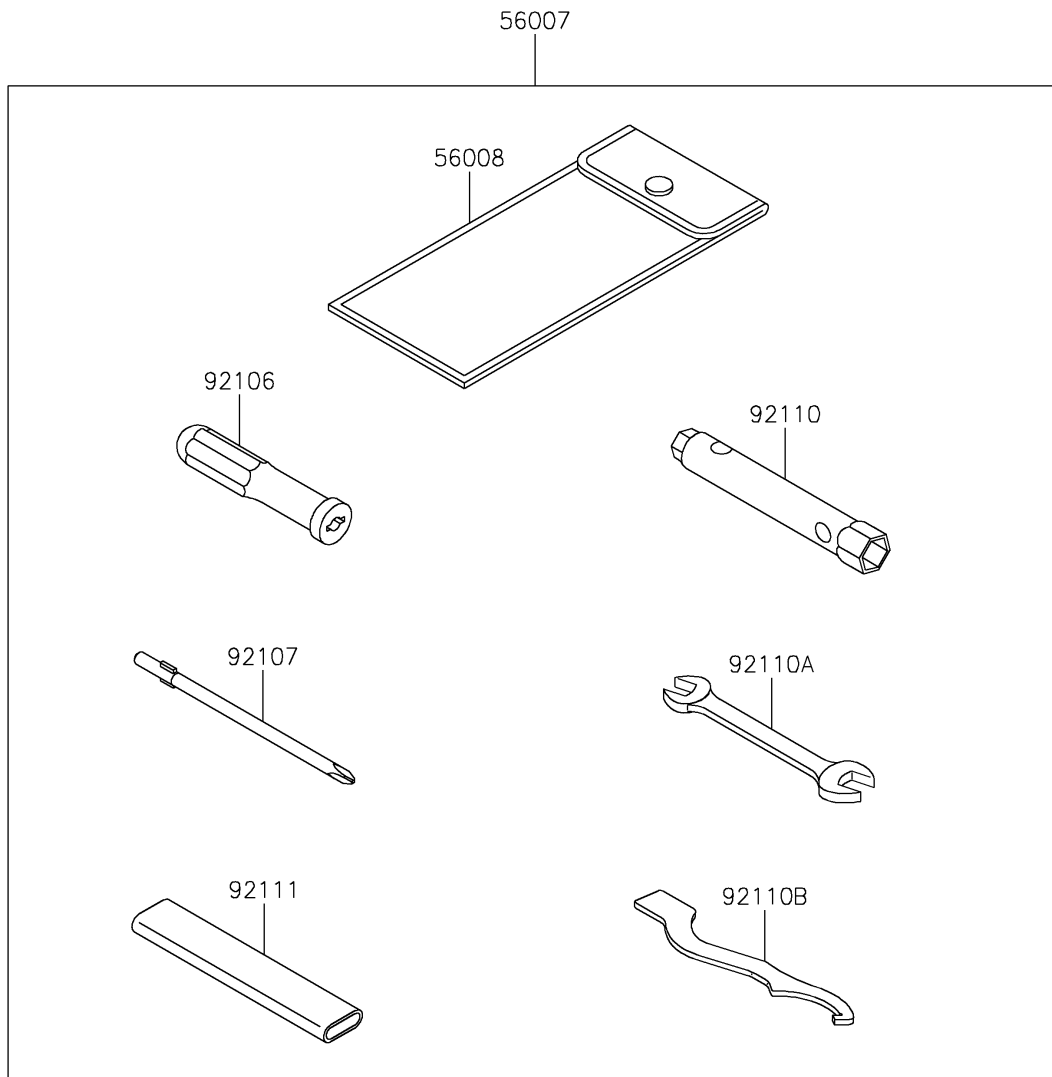

2022 KLX[®] 230

PARTS DIAGRAM

Owner's Tools

F2810

2022 KLX[®] 230

PARTS LIST

Owner's Tools

ITEM NAME	PART NUMBER	QUANTITY
TOOL-KIT (Ref # 56007)	56007-0190	1
BAG,TOOL (Ref # 56008)	56008-0050	1
GASKET-LIQUID,TB1211F,CLEAR (Ref # 92104)	92104-0004	1
GASKET-LIQUID,TB1216B,BLACK (Ref # 92104A)	92104-1064	1
GRIP-SCREW DRIVER (Ref # 92106)	92106-0005	1
TOOL-DRIVER,#2PHILLIPS (Ref # 92107)	92107-0022	1
TOOL-WRENCH,BOX,8X10 (Ref # 92110)	92110-0584	1
TOOL-WRENCH,OPEN END,12X14 (Ref # 92110A)	92110-0586	1
TOOL-WRENCH,SPRING ADJUST (Ref # 92110B)	92110-0624	1
TOOL-BAR (Ref # 92111)	92111-1057	1