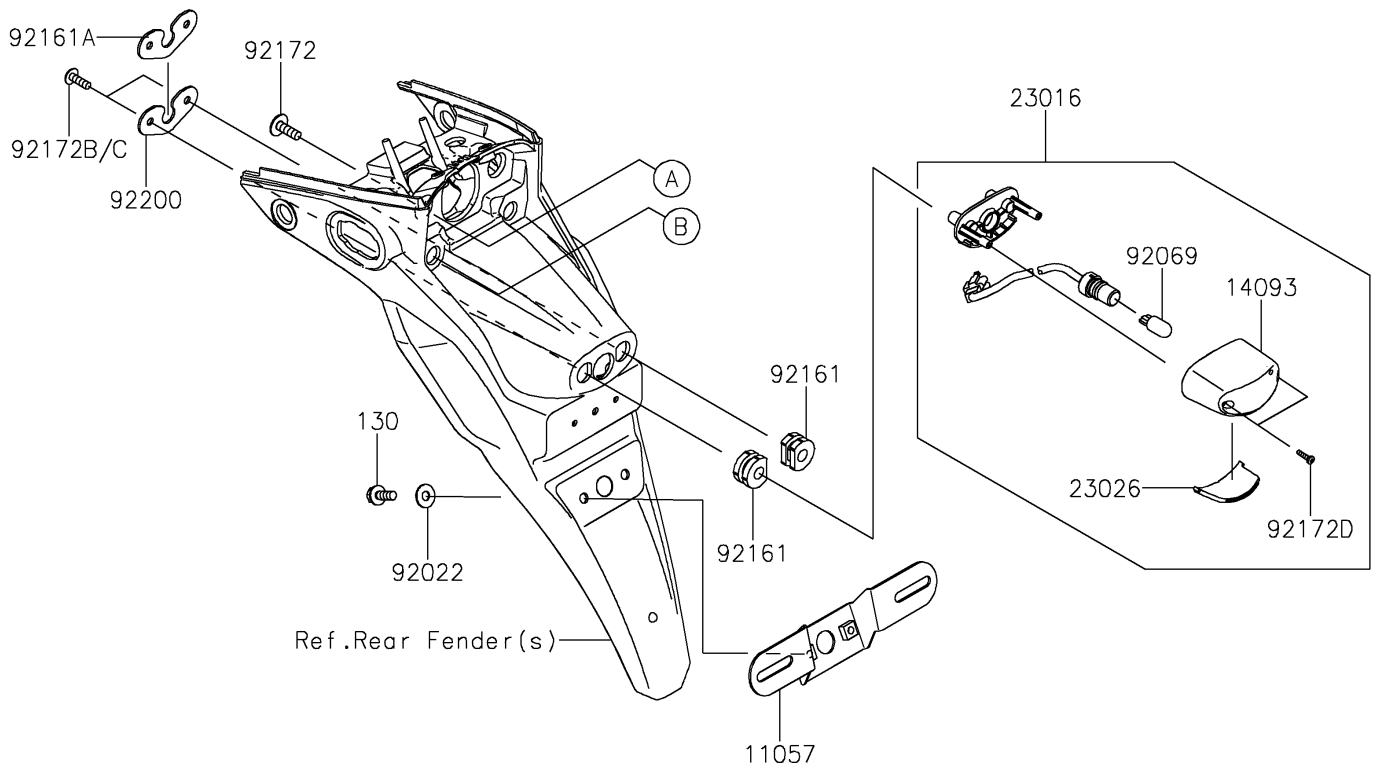

# 2022 KLX® 230 PARTS DIAGRAM

Taillight(s)

F2720

## 2022 KLX® 230 PARTS LIST

### Taillight(s)

ITEM NAME	PART NUMBER	QUANTITY
BRACKET,LICENSE PLATE (Ref # 11057)	11057-1046	1
GASKET,TAIL LAMP LENS (Ref # 11061)	11061-0393	1
COVER,LICENSE LAMP (Ref # 14093)	14093-0525	1
LAMP-ASSY,LICENCE (Ref # 23016)	23016-0604	1
LAMP-TAIL (Ref # 23025)	23025-0392	1
LENS,LICENSE LAMP (Ref # 23026)	23026-0025	1
LENS,TAIL LAMP (Ref # 23026A)	23026-0036	1
WASHER,6.5X16X1.0 (Ref # 92022)	92022-1093	2
BULB,12V 5W (Ref # 92069)	92069-1016	1
BULB,12V 21/5W (Ref # 92069A)	92069-1084	1
GROMMET (Ref # 92071)	92071-024	2
COLLAR,6.8X10X13 (Ref # 92152)	92152-0580	2
DAMPER (Ref # 92161)	92161-0776	2
DAMPER,6X18X18.2 (Ref # 92161A)	92161-1809	1
DAMPER,10X24X12 (Ref # 92161B)	92161-2112	2
SCREW,6X18 (Ref # 92172)	92172-0192	2
SCREW,4.2X19 (Ref # 92172A)	92172-0411	2
SCREW,5X16 (Ref # 92172C)	92172-0834	2
SCREW,4X12 (Ref # 92172D)	92172-0904	2
WASHER (Ref # 92200)	92200-1773	1
BOLT-FLANGED,6X16 (Ref # 130)	130BA0616	2