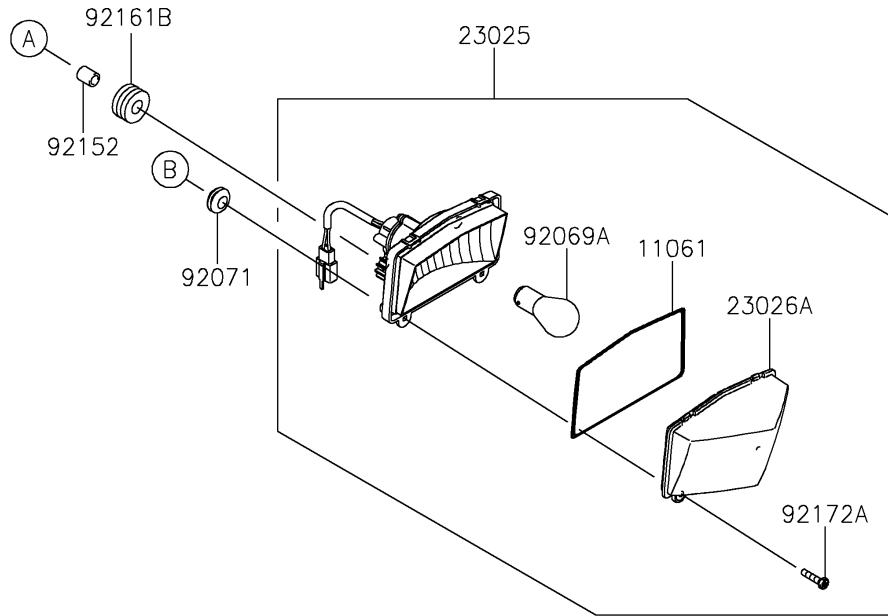

# 2022 KLX® 230 PARTS DIAGRAM

Taillight(s)

F2720

## 2022 KLX® 230 PARTS LIST

### Taillight(s)

ITEM NAME	PART NUMBER	QUANTITY
BRACKET,LICENSE PLATE (Ref # 11057)	11057-1046	1
GASKET,TAIL LAMP LENS (Ref # 11061)	11061-0393	1
COVER,LICENSE LAMP (Ref # 14093)	14093-0525	1
LAMP-ASSY,LICENCE (Ref # 23016)	23016-0604	1
LAMP-TAIL (Ref # 23025)	23025-0392	1
LENS,LICENSE LAMP (Ref # 23026)	23026-0025	1
LENS,TAIL LAMP (Ref # 23026A)	23026-0036	1
WASHER,6.5X16X1.0 (Ref # 92022)	92022-1093	2
BULB,12V 5W (Ref # 92069)	92069-1016	1
BULB,12V 21/5W (Ref # 92069A)	92069-1084	1
GROMMET (Ref # 92071)	92071-024	2
COLLAR,6.8X10X13 (Ref # 92152)	92152-0580	2
DAMPER (Ref # 92161)	92161-0776	2
DAMPER,6X18X18.2 (Ref # 92161A)	92161-1809	1
DAMPER,10X24X12 (Ref # 92161B)	92161-2112	2
SCREW,6X18 (Ref # 92172)	92172-0192	2
SCREW,4.2X19 (Ref # 92172A)	92172-0411	2
SCREW,5X16 (Ref # 92172C)	92172-0834	2
SCREW,4X12 (Ref # 92172D)	92172-0904	2
WASHER (Ref # 92200)	92200-1773	1
BOLT-FLANGED,6X16 (Ref # 130)	130BA0616	2