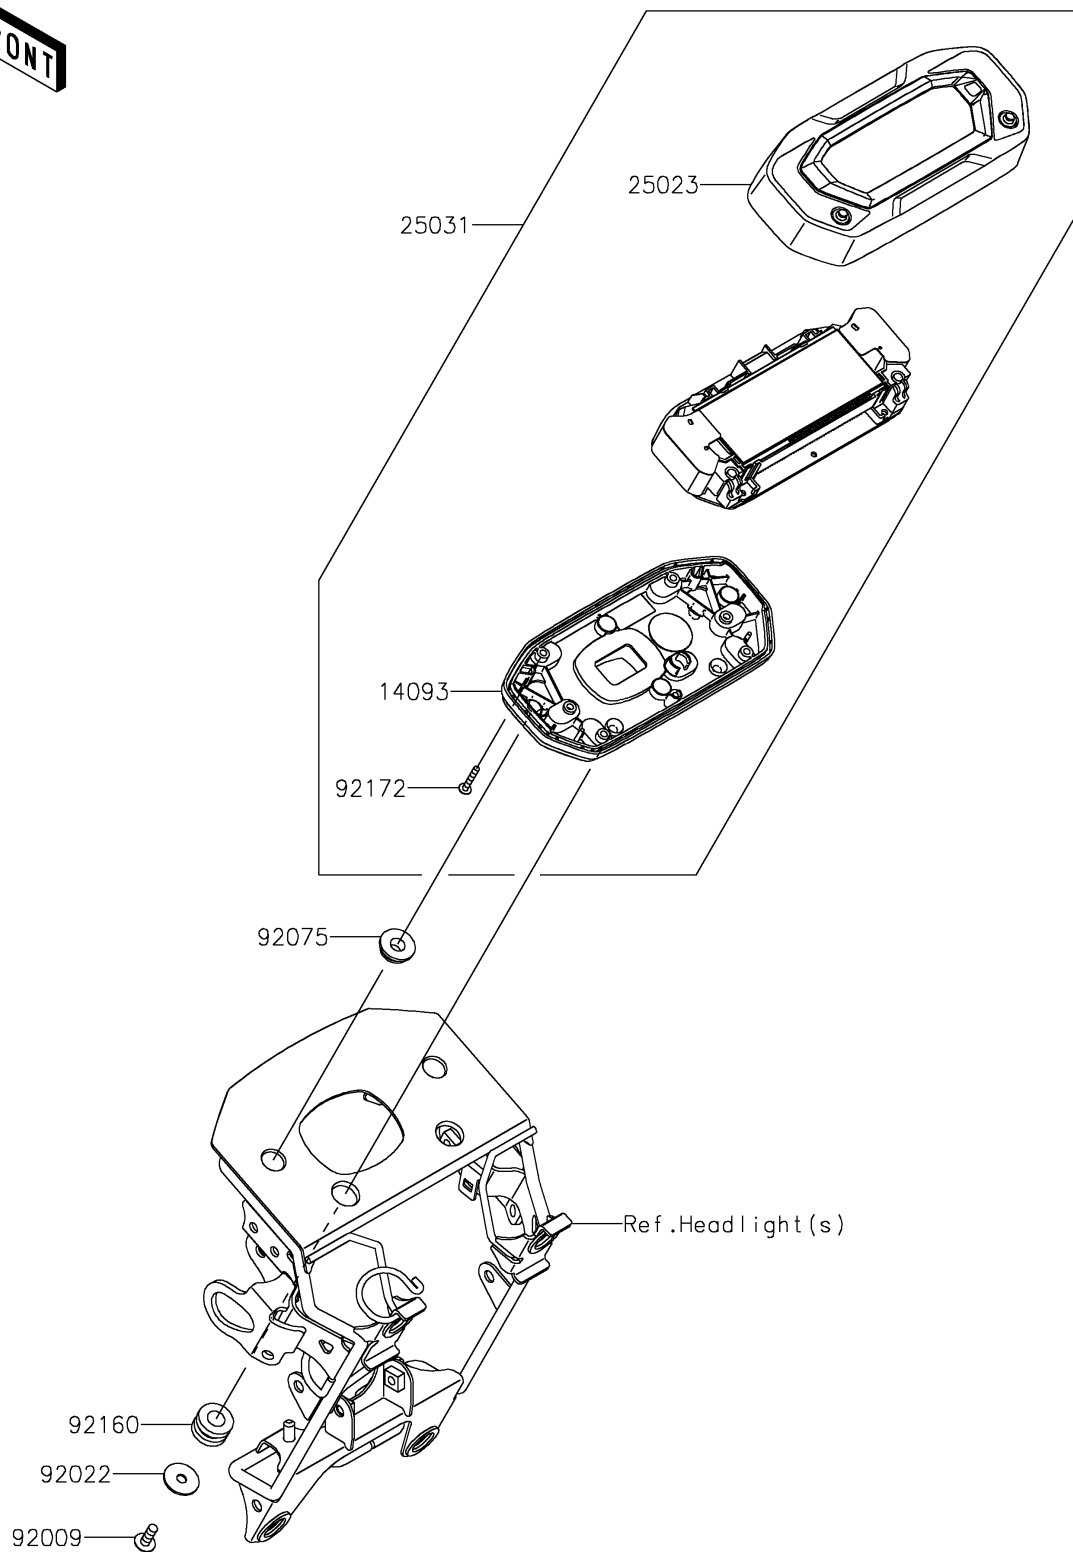

2022 KLX[®] 230

PARTS DIAGRAM

Meter(s)

Kawasaki

Let the Good Times Roll[®]

F2530

2022 KLX[®] 230

PARTS LIST

Meter(s)

ITEM NAME	PART NUMBER	QUANTITY
COVER,METER (Ref # 14093)	14093-0941	1
COVER-METER CASE (Ref # 25023)	25023-0139	1
METER-ASSY,LCD (Ref # 25031)	25031-0851	1
SCREW,TAPPING,5X14 (Ref # 92009)	92009-1197	2
WASHER,5.5X20X1.2 (Ref # 92022)	92022-1405	2
DAMPER,RADIATOR GUARD (Ref # 92075)	92075-1469	2
DAMPER,10X20X12 (Ref # 92160)	92160-1167	2
SCREW,TAPPING,3X20 (Ref # 92172)	92172-1224	6