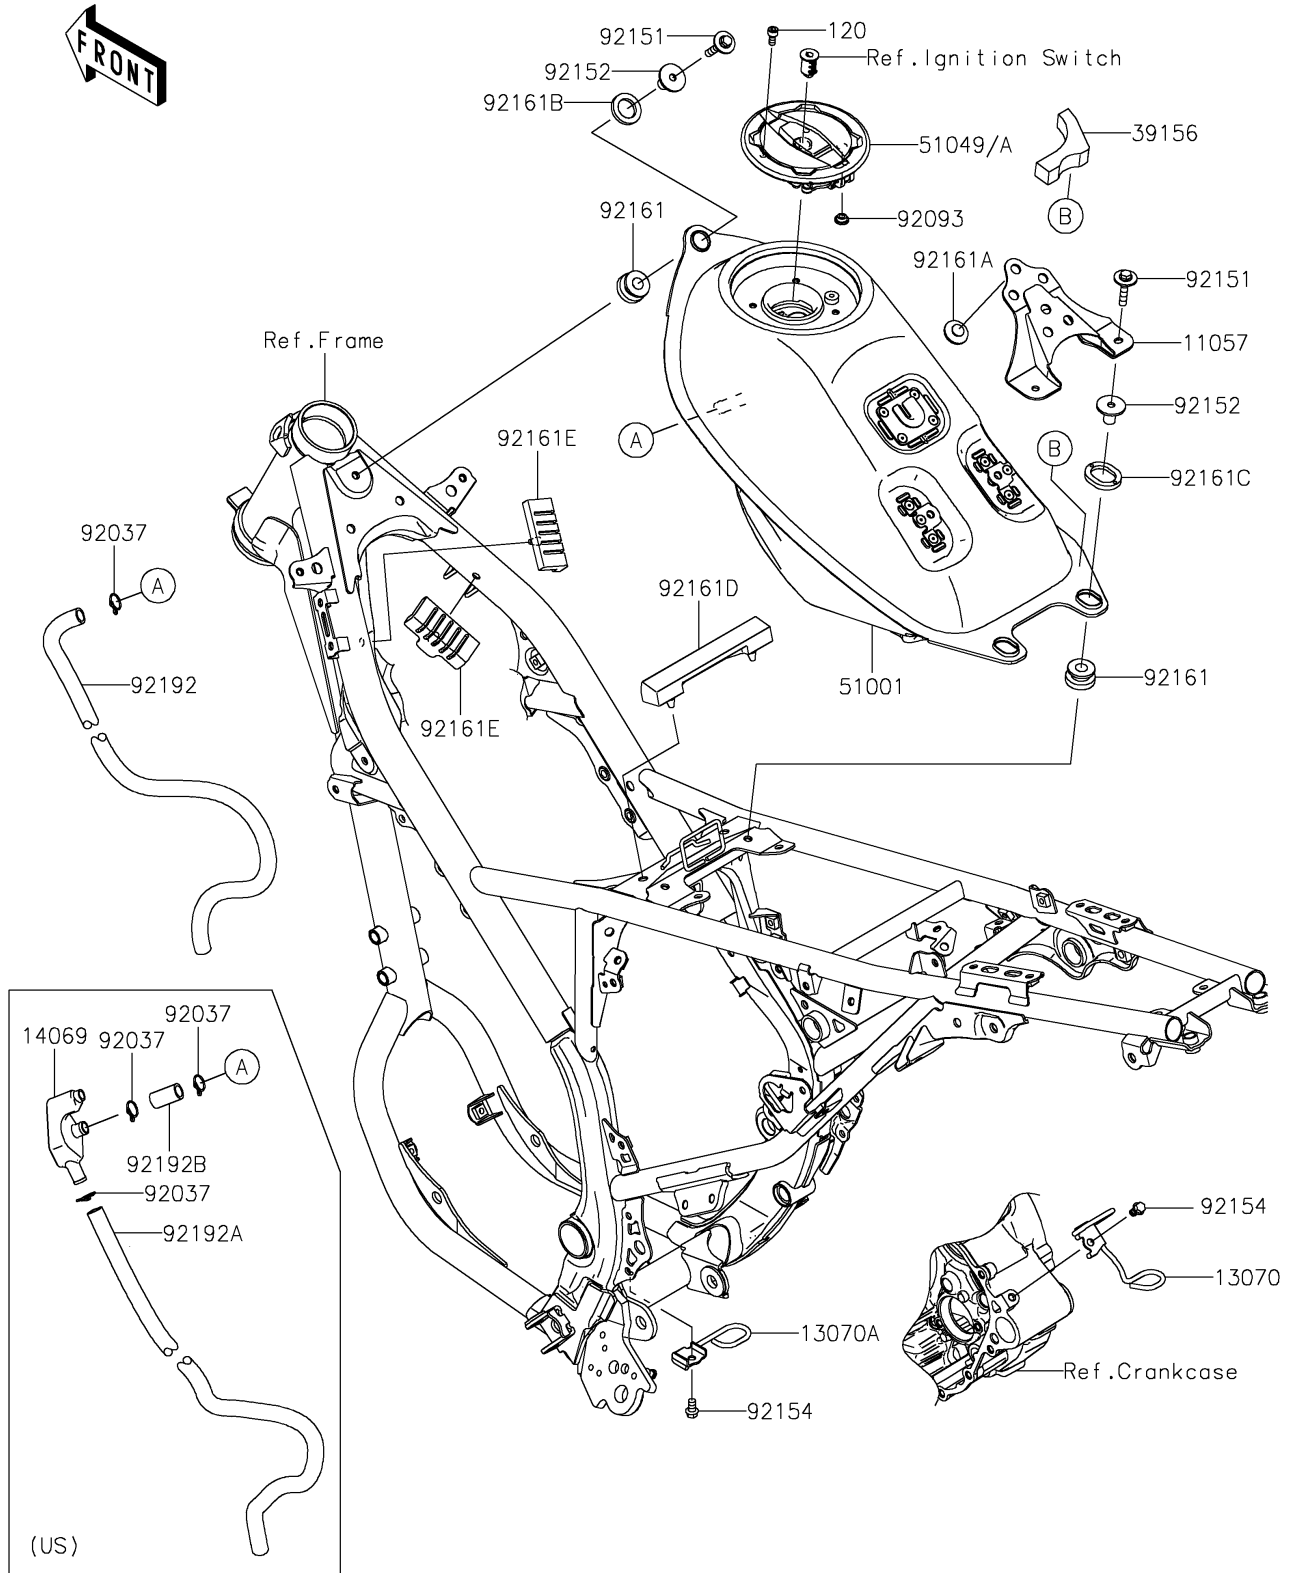

2022 KLX® 230 PARTS DIAGRAM

Fuel Tank

F2410

2022 KLX® 230 PARTS LIST

Fuel Tank

ITEM NAME	PART NUMBER	QUANTITY
BRACKET (Ref # 11057)	11057-3910	1
GUIDE (Ref # 13070)	13070-0909	1
GUIDE (Ref # 13070A)	13070-0912	1
BREATHER,FUEL TANK (Ref # 14069)	14069-0033	1
PAD (Ref # 39156)	39156-2463	1
TANK-COMP-FUEL,F.S.BLACK (Ref # 51001)	51001-0902-25Q	1
CAP-TANK (Ref # 51049A)	51049-0765	1
CLAMP,12.5MM (Ref # 92037)	92037-1271	3
SEAL,FUEL TANK CAP (Ref # 92093)	92093-1030	1
BOLT,FLANGED,6X30 (Ref # 92151)	92151-1105	3
COLLAR,6.8X10X16 (Ref # 92152)	92152-2666	3
BOLT,FLANGED,6X10 (Ref # 92154)	92154-0459	2
DAMPER,FUEL TANK (Ref # 92161)	92161-1392	3
DAMPER,8X22X10 (Ref # 92161A)	92161-1685	3
DAMPER (Ref # 92161B)	92161-2216	1
DAMPER (Ref # 92161C)	92161-2217	2
DAMPER (Ref # 92161D)	92161-2231	1
DAMPER (Ref # 92161E)	92161-2286	2
TUBE,10X14X870 (Ref # 92192A)	92192-1964	1
TUBE,10X14X26 (Ref # 92192B)	92192-1965	1
BOLT-SOCKET,5X12 (Ref # 120)	120CA0512	4