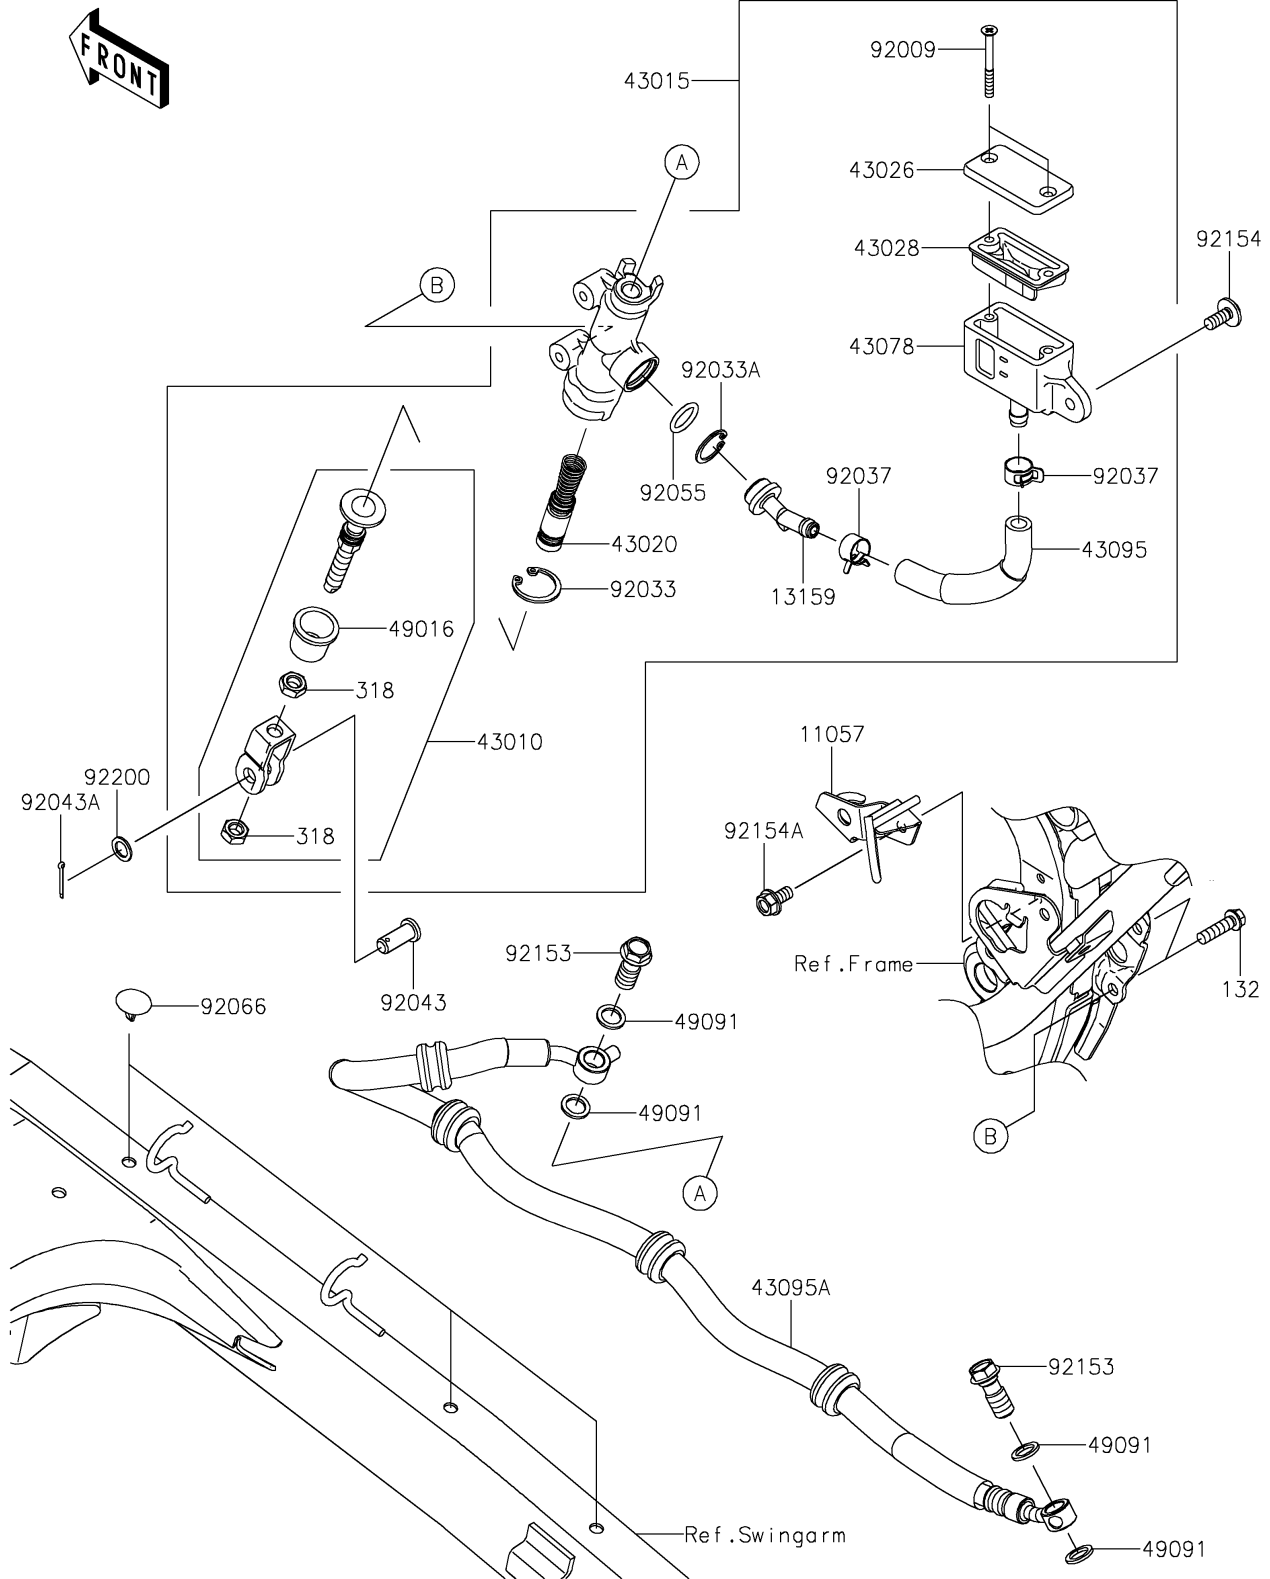

2022 KLX® 230 PARTS DIAGRAM

Rear Master Cylinder

F2293

2022 KLX® 230 PARTS LIST

Rear Master Cylinder

ITEM NAME	PART NUMBER	QUANTITY
BRACKET (Ref # 11057)	11057-2396	1
CONNECTOR (Ref # 13159)	13159-0009	1
ROD-ASSY-BRAKE (Ref # 43010)	43010-0028	1
CYLINDER-ASSY-MASTER,RR (Ref # 43015)	43015-0737	1
PISTON-COMP-BRAKE (Ref # 43020)	43020-0027	1
CAP-BRAKE (Ref # 43026)	43026-1075	1
DIAPHRAGM (Ref # 43028)	43028-1067	1
RESERVOIR (Ref # 43078)	43078-1189	1
HOSE-BRAKE (Ref # 43095)	43095-1663	1
HOSE-BRAKE,RR CALIPER-RR M/C (Ref # 43095A)	43095-1665	1
COVER-SEAL,BRAKE PISTON (Ref # 49016)	49016-1103	1
WASHER-SEAL,10.1X14.5X1.5 (Ref # 49091)	49091-0001	4
SCREW,4X40 (Ref # 92009)	92009-1596	2
RING-SNAP,20.9X24.6X1.2 (Ref # 92033)	92033-0079	1
RING-SNAP,20.5MM (Ref # 92033A)	92033-1186	1
CLAMP (Ref # 92037)	92037-1710	2
PIN (Ref # 92043)	92043-0004	1
PIN,COTTER,2.0X15 (Ref # 92043A)	92043-0766	1
RING-O,14.8X2.4 (Ref # 92055)	92055-0741	1
PLUG (Ref # 92066)	92066-0934	3
BOLT,OIL,L=23 (Ref # 92153)	92153-0029	2
BOLT,SOCKET,6X14 (Ref # 92154)	92154-1202	1
BOLT,FLANGED,6X12 (Ref # 92154A)	92154-2776	1
WASHER,8.5X13X1 (Ref # 92200)	92200-1980	1
BOLT-FLANGED-SMALL,6X22 (Ref # 132)	132BA0622	2
NUT-HEX-SMALL,8MM (Ref # 318)	318BA0800	2