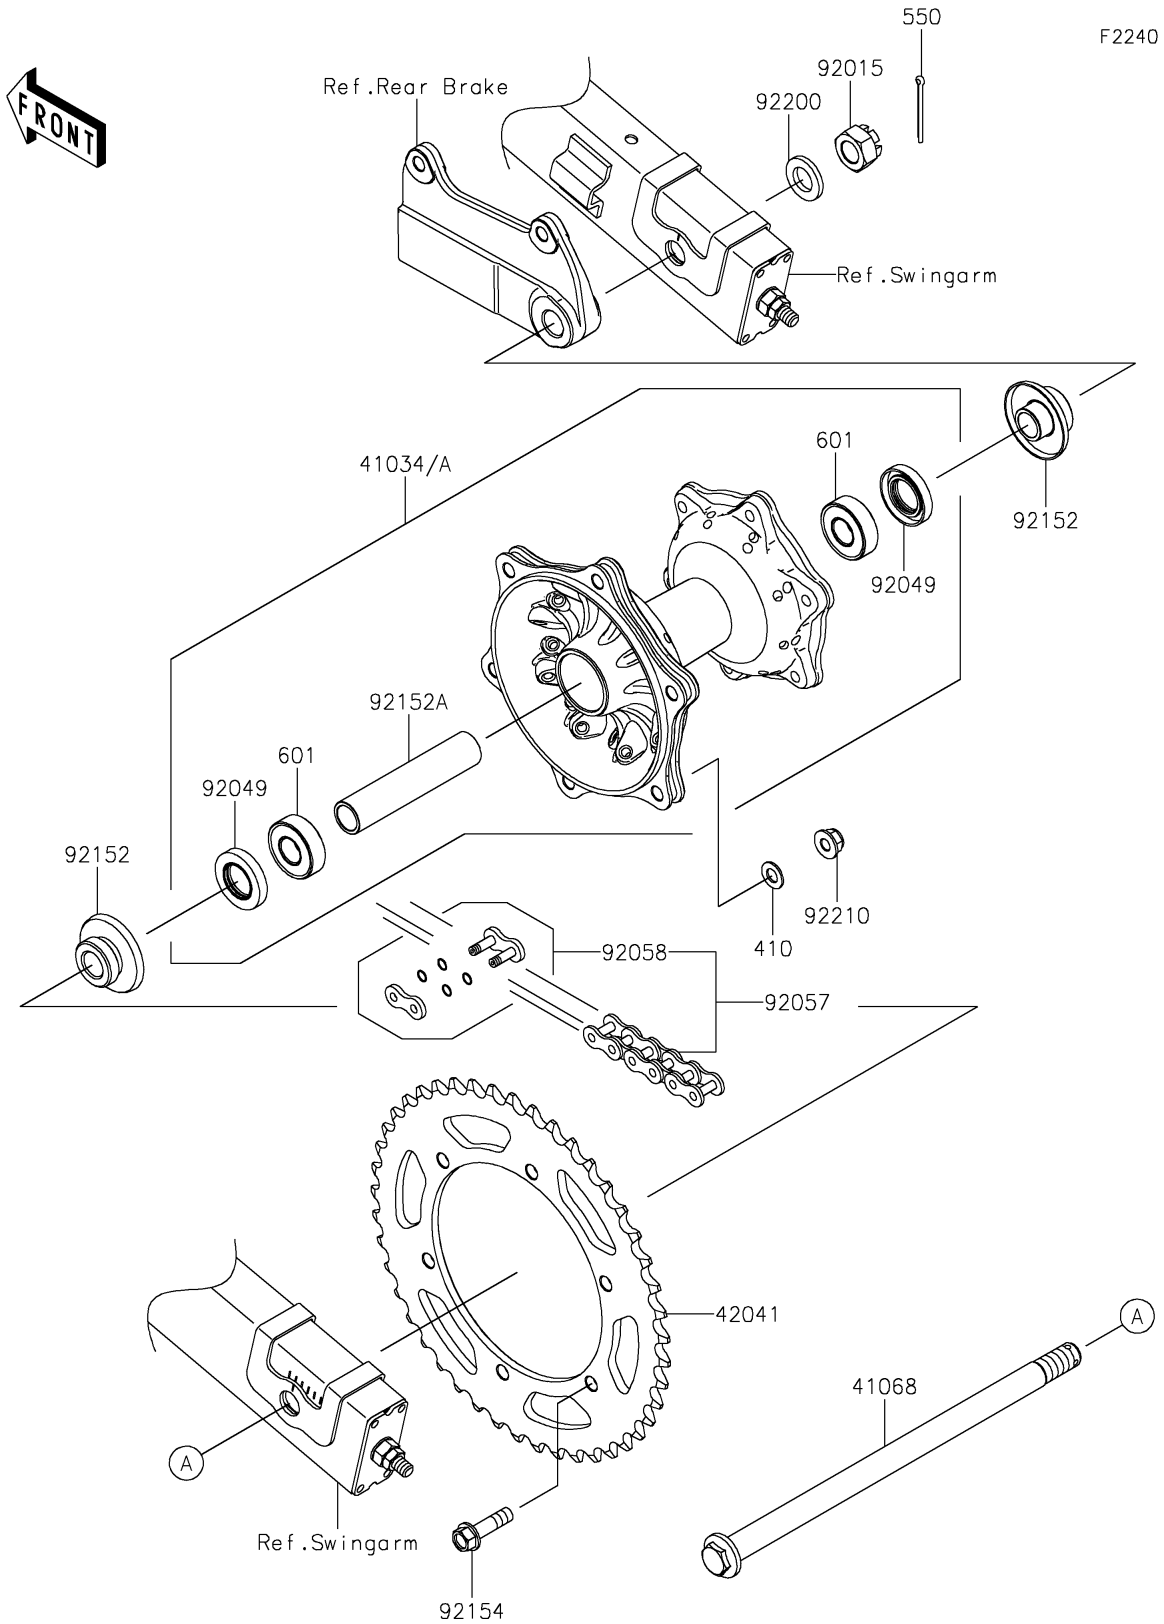

2022 KLX® 230 PARTS DIAGRAM

Rear Hub

2022 KLX® 230 PARTS LIST

Rear Hub

ITEM NAME	PART NUMBER	QUANTITY
DRUM-ASSY,RR (Ref # 41034A)	41034-0612	1
AXLE,RR,15X275 (Ref # 41068)	41068-0648	1
SPROCKET-HUB,45T (Ref # 42041)	42041-0174	1
NUT,CASTLE,14MM (Ref # 92015)	92015-1765	1
SEAL-OIL (Ref # 92049)	92049-0114	2
CHAIN,DRIVE,520VF2X108L (Ref # 92057)	92057-0802	1
JOINT-CHAIN (Ref # 92058)	92058-0069	1
COLLAR (Ref # 92152)	92152-2544	2
COLLAR,15.2X20X96.2 (Ref # 92152A)	92152-2546	1
BOLT,FLANGED,8X30 (Ref # 92154)	92154-3918	6
WASHER,14.2X26X3.2 (Ref # 92200)	92200-1428	1
NUT,8MM (Ref # 92210)	92210-0570	6
WASHER-PLAIN-SMALL,8MM (Ref # 410)	410AA0800	6
PIN-COTTER,3.0X35 (Ref # 550)	550AA3035	1
BEARING-BALL (Ref # 601)	601B6202UU	2