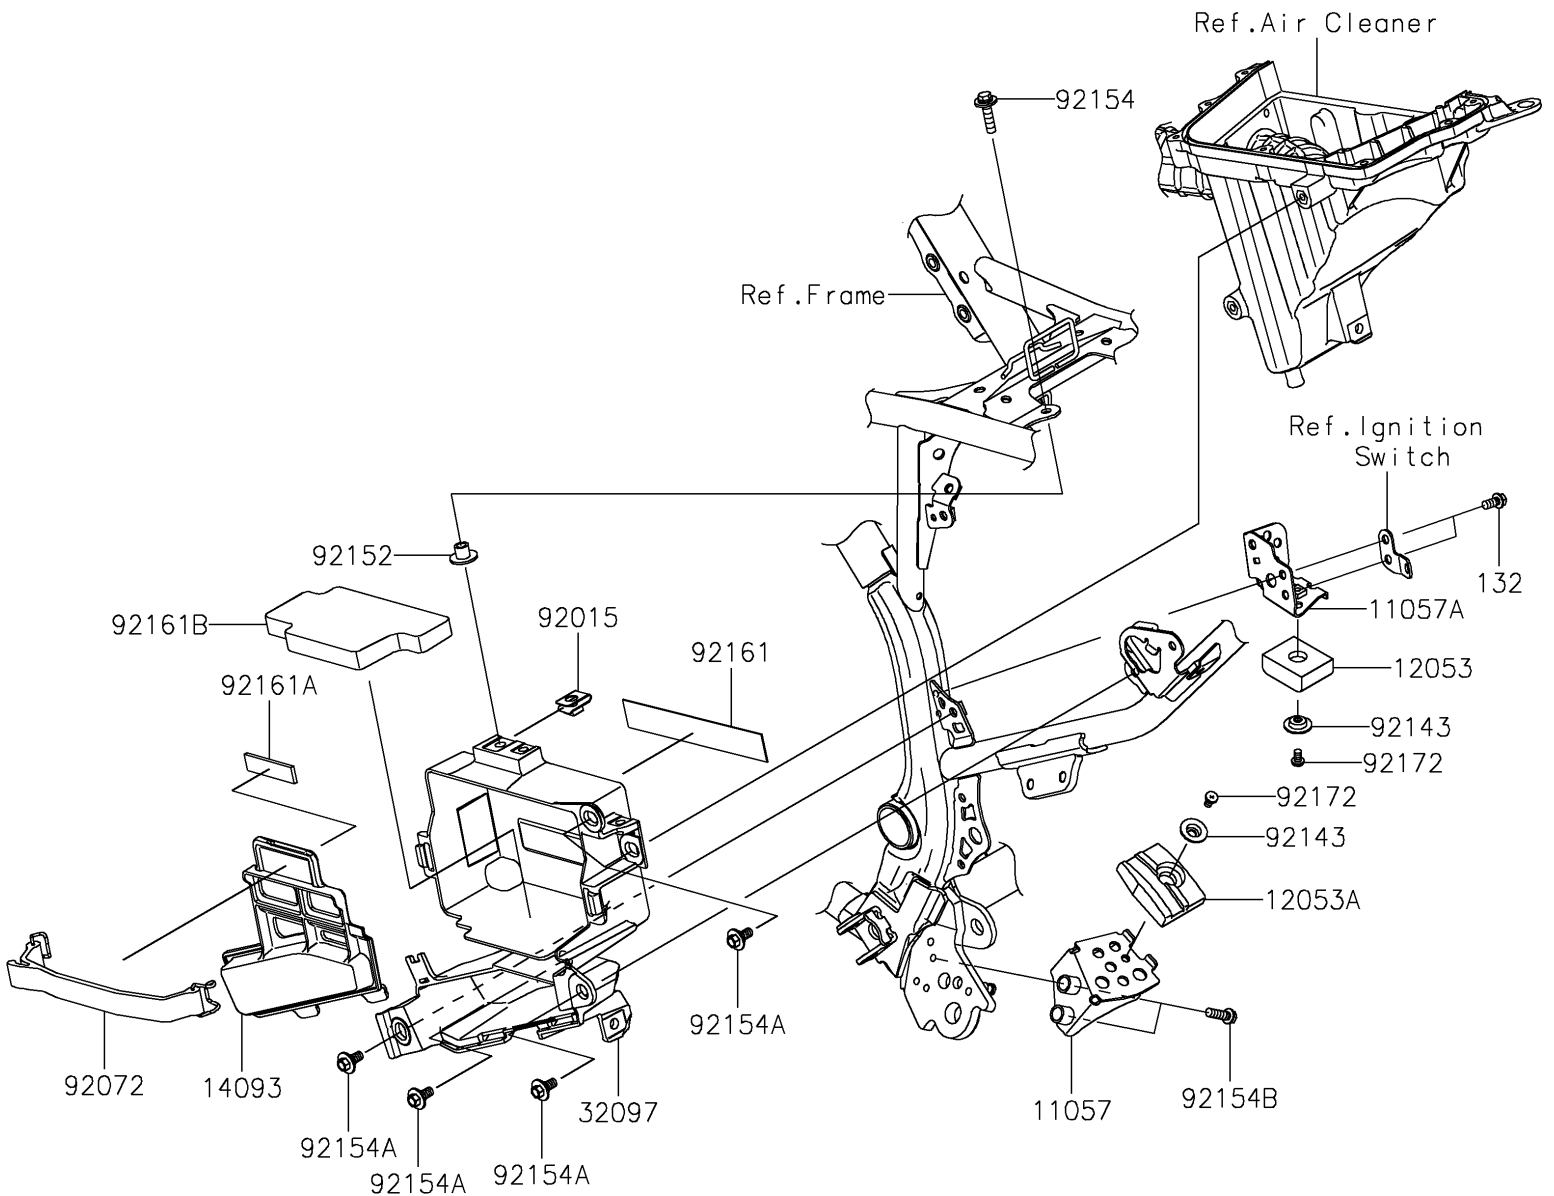

2022 KLX® 230 PARTS DIAGRAM

Frame Fittings

F2131

2022 KLX® 230 PARTS LIST

Frame Fittings

ITEM NAME	PART NUMBER	QUANTITY
BRACKET,LWR (Ref # 11057)	11057-2065	1
BRACKET,UPP (Ref # 11057A)	11057-2067	1
GUIDE-CHAIN,UPP (Ref # 12053)	12053-0270	1
GUIDE-CHAIN,LWR (Ref # 12053A)	12053-0271	1
COVER,BATTERY CASE (Ref # 14093)	14093-0861	1
CASE-BATTERY (Ref # 32097)	32097-0048	1
NUT,6MM (Ref # 92015)	92015-1602	1
BAND,BATTERY (Ref # 92072)	92072-0838	1
COLLAR (Ref # 92143)	92143-1676	2
COLLAR,6.5X10X10.4 (Ref # 92152)	92152-1688	1
BOLT,6X25 (Ref # 92154)	92154-0467	1
BOLT,FLANGED,6X9 (Ref # 92154A)	92154-0546	5
BOLT,FLANGED,6X20 (Ref # 92154B)	92154-2757	2
DAMPER,146X22X1 (Ref # 92161)	92161-2210	1
DAMPER,49X13X3 (Ref # 92161A)	92161-2211	1
DAMPER,BATTERY (Ref # 92161B)	92161-2221	1
SCREW,5X8 (Ref # 92172)	92172-0119	2
BOLT-FLANGED-SMALL,6X12 (Ref # 132)	132BA0612	2