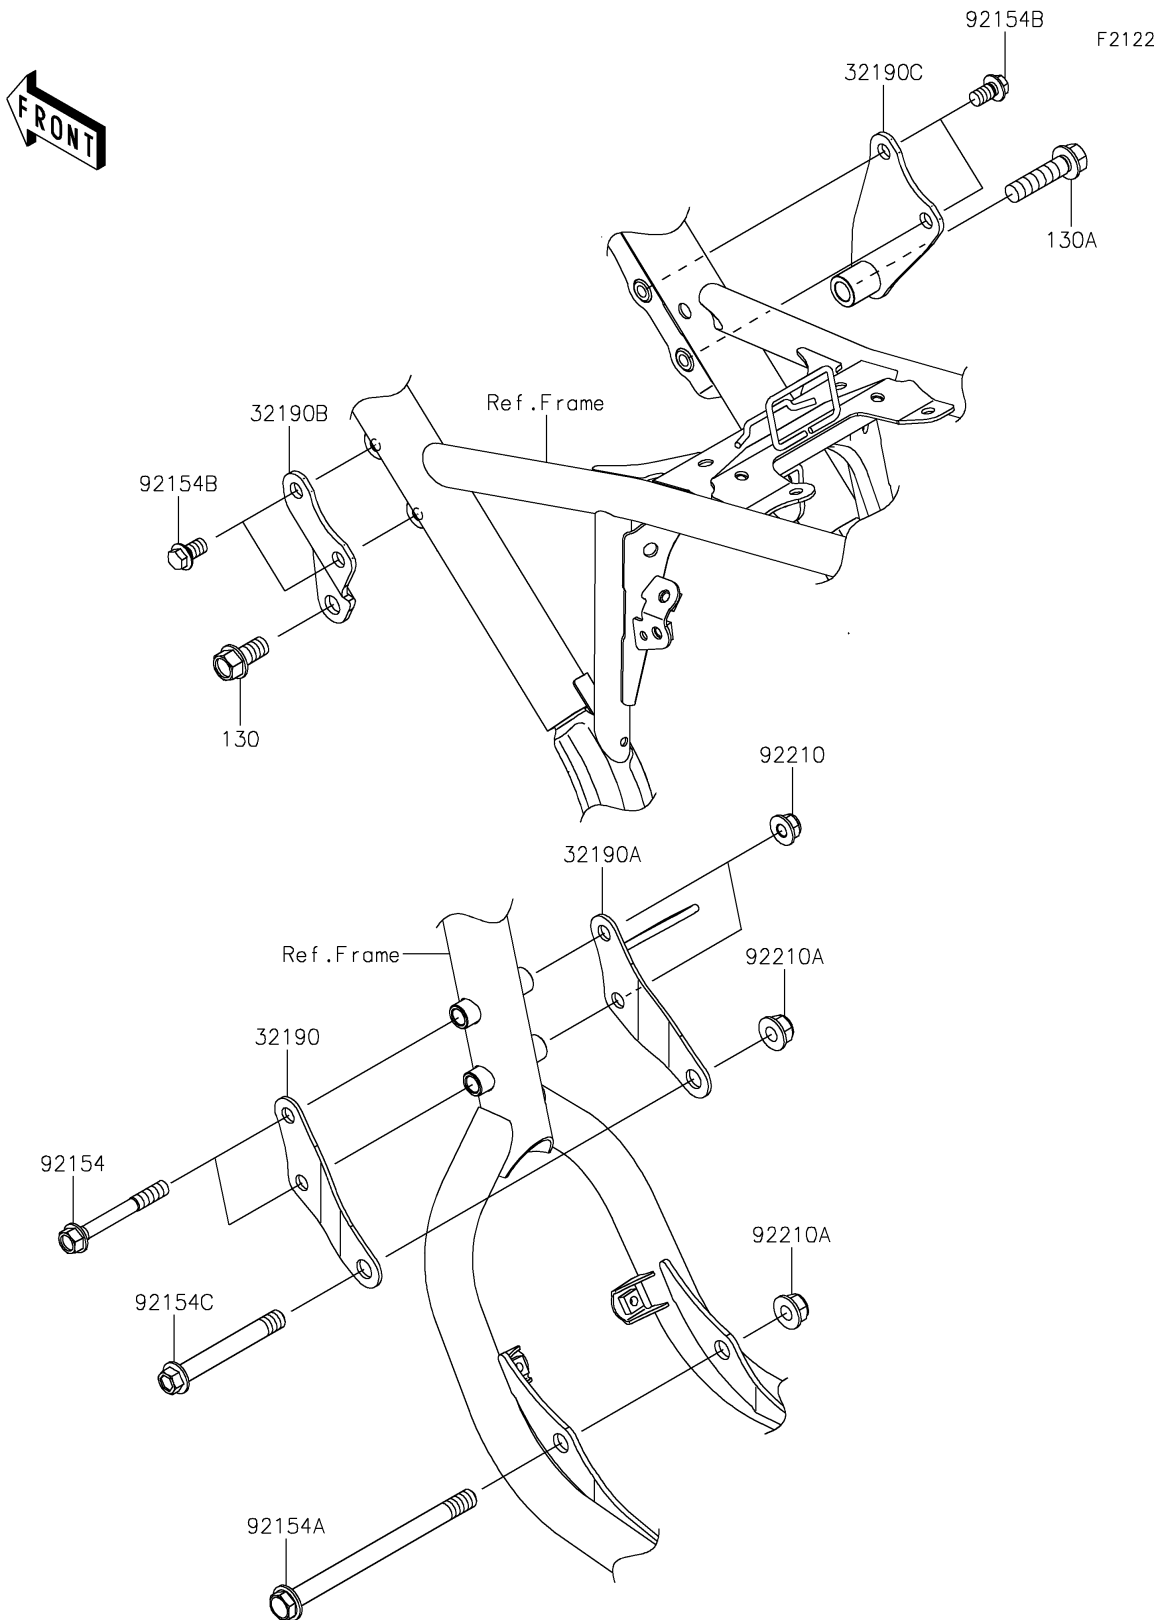

2022 KLX[®] 230

PARTS DIAGRAM

Engine Mount

2022 KLX[®] 230

PARTS LIST

Engine Mount

ITEM NAME	PART NUMBER	QUANTITY
BRACKET-ENGINE,FR,LH (Ref # 32190)	32190-0793	1
BRACKET-ENGINE,FR,RH (Ref # 32190A)	32190-0794	1
BRACKET-ENGINE,HEAD,LH (Ref # 32190B)	32190-0796	1
BRACKET-ENGINE,HEAD,RH (Ref # 32190C)	32190-0797	1
BOLT,FLANGED,8X65 (Ref # 92154)	92154-3896	2
BOLT,FLANGED,10X137 (Ref # 92154A)	92154-3897	1
BOLT,FLANGED,8X14 (Ref # 92154B)	92154-3913	4
BOLT,FLANGED,10X77 (Ref # 92154C)	92154-4041	1
NUT,8MM (Ref # 92210)	92210-0570	2
NUT,LOCK,FLANGED,10MM (Ref # 92210A)	92210-1080	2
BOLT-FLANGED,10X20 (Ref # 130)	130CA1020	1
BOLT-FLANGED,10X40 (Ref # 130A)	130CA1040	1