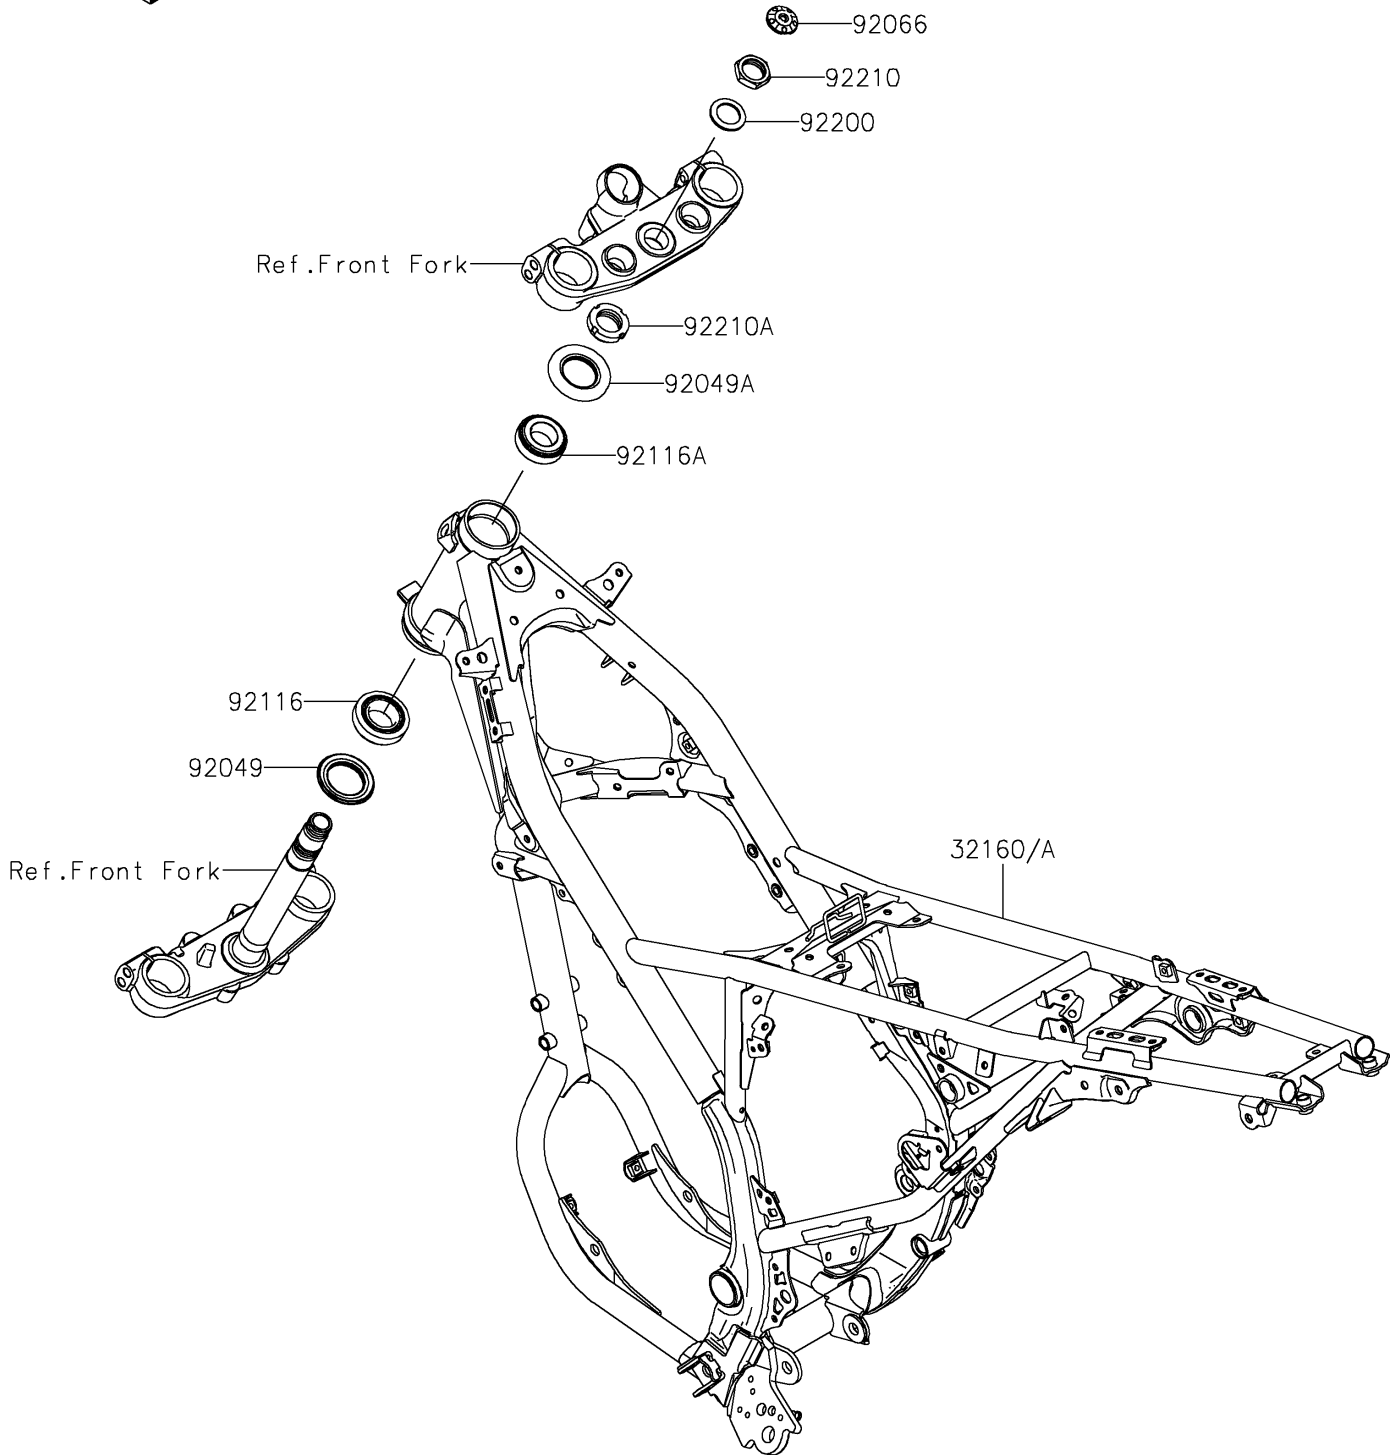

2022 KLX® 230 PARTS DIAGRAM

Frame

F2120

2022 KLX® 230 PARTS LIST

Frame

ITEM NAME	PART NUMBER	QUANTITY
FRAME-COMP,P.SILVER (Ref # 32160A)	32160-1963-458	1
SEAL-OIL,XMHE36X52X4J (Ref # 92049)	92049-1162	1
SEAL-OIL,STEERING STEM (Ref # 92049A)	92049-1214	1
PLUG (Ref # 92066)	92066-0162	1
BEARING-ROLLER,HR320/28XJ (Ref # 92116)	92116-1009	1
BEARING-ROLLER,HICAP 32005JR (Ref # 92116A)	92116-1052	1
WASHER,STEERING STEM (Ref # 92200)	92200-0517	1
NUT,STEERING STEM,22MM (Ref # 92210)	92210-1521	1
NUT,STEERING STEM,25MM (Ref # 92210A)	92210-1754	1