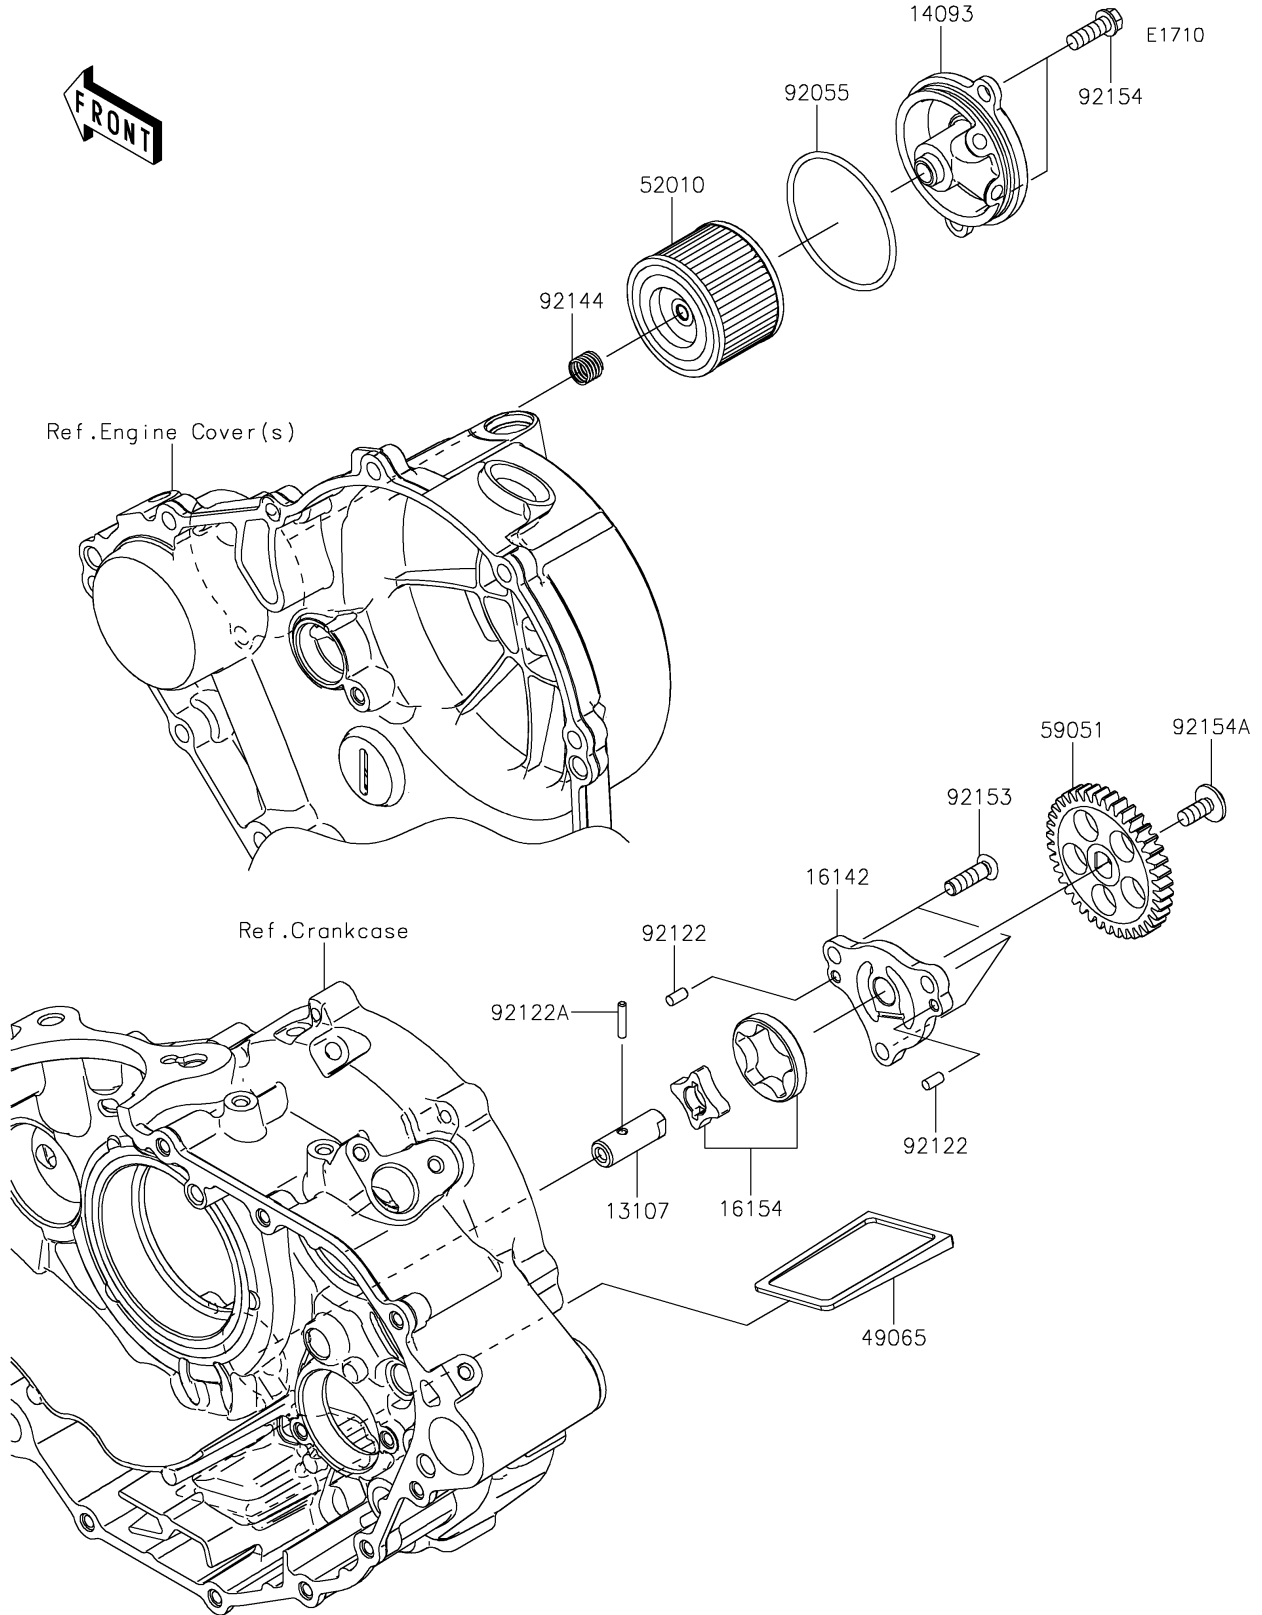

2022 KLX® 230 PARTS DIAGRAM

Oil Pump

2022 KLX® 230 PARTS LIST

Oil Pump

ITEM NAME	PART NUMBER	QUANTITY
SHAFT,OIL PUMP (Ref # 13107)	13107-0891	1
COVER,OIL FILTER (Ref # 14093)	14093-0786	1
COVER-PUMP,OIL (Ref # 16142)	16142-0760	1
ROTOR-PUMP (Ref # 16154)	16154-0747	1
FILTER-OIL (Ref # 49065)	49065-1058	1
ELEMENT-OIL FILTER (Ref # 52010)	52010-1053	1
GEAR-SPUR,39T (Ref # 59051)	59051-0819	1
RING-O,52.6X2.4 (Ref # 92055)	92055-1577	1
ROLLER,4X8 (Ref # 92122)	92122-0557	2
ROLLER,3X15.8 (Ref # 92122A)	92122-1126	1
SPRING (Ref # 92144)	92144-1761	1
BOLT,TORX,6X20 (Ref # 92153)	92153-1653	3
BOLT,FLANGED,6X18 (Ref # 92154)	92154-1775	2
BOLT,SOCKET,6X14 (Ref # 92154A)	92154-2731	1