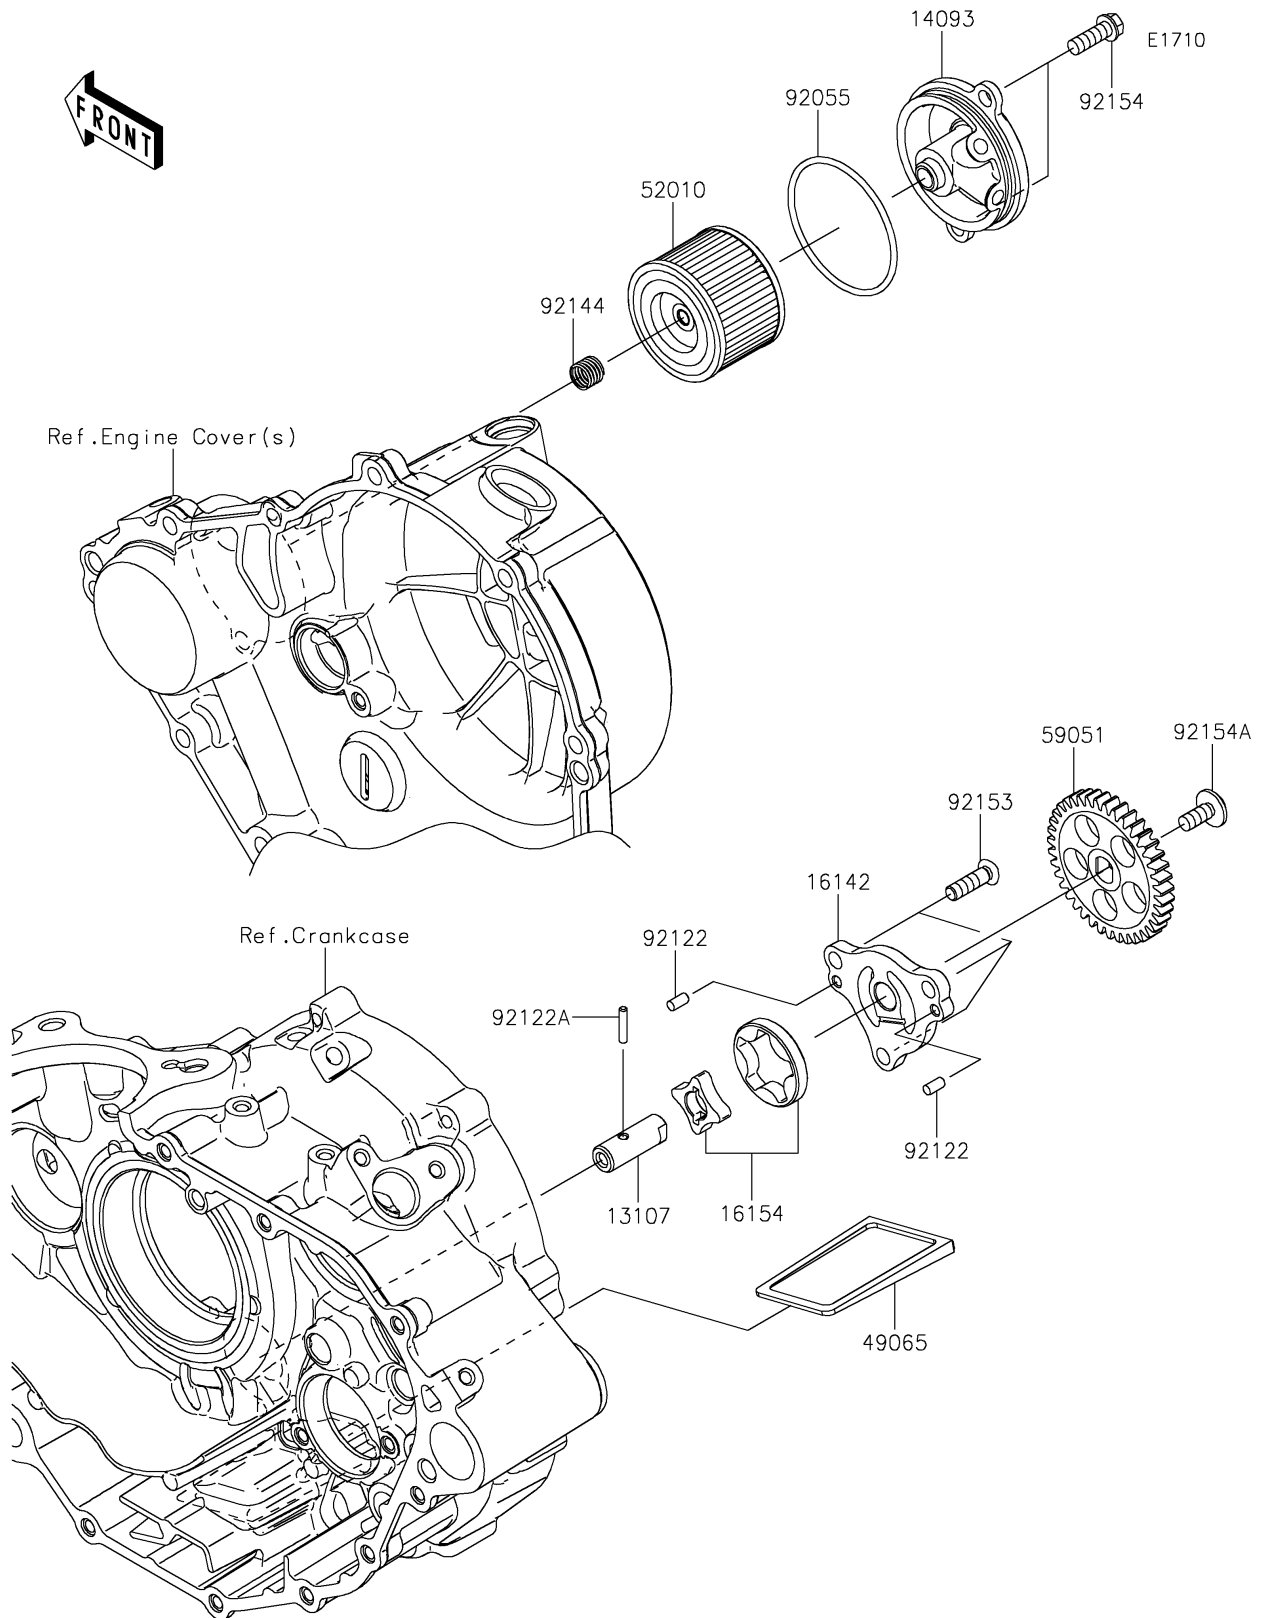

2022 KLX[®]230

PARTS DIAGRAM

Oil Pump

2022 KLX[®] 230

PARTS LIST

Oil Pump

ITEM NAME	PART NUMBER	QUANTITY
SHAFT,OIL PUMP (Ref # 13107)	13107-0891	1
COVER,OIL FILTER (Ref # 14093)	14093-0786	1
COVER-PUMP,OIL (Ref # 16142)	16142-0760	1
ROTOR-PUMP (Ref # 16154)	16154-0747	1
FILTER-OIL (Ref # 49065)	49065-1058	1
ELEMENT-OIL FILTER (Ref # 52010)	52010-1053	1
GEAR-SPUR,39T (Ref # 59051)	59051-0819	1
RING-O,52.6X2.4 (Ref # 92055)	92055-1577	1
ROLLER,4X8 (Ref # 92122)	92122-0557	2
ROLLER,3X15.8 (Ref # 92122A)	92122-1126	1
SPRING (Ref # 92144)	92144-1761	1
BOLT,TORX,6X20 (Ref # 92153)	92153-1653	3
BOLT,FLANGED,6X18 (Ref # 92154)	92154-1775	2
BOLT,SOCKET,6X14 (Ref # 92154A)	92154-2731	1