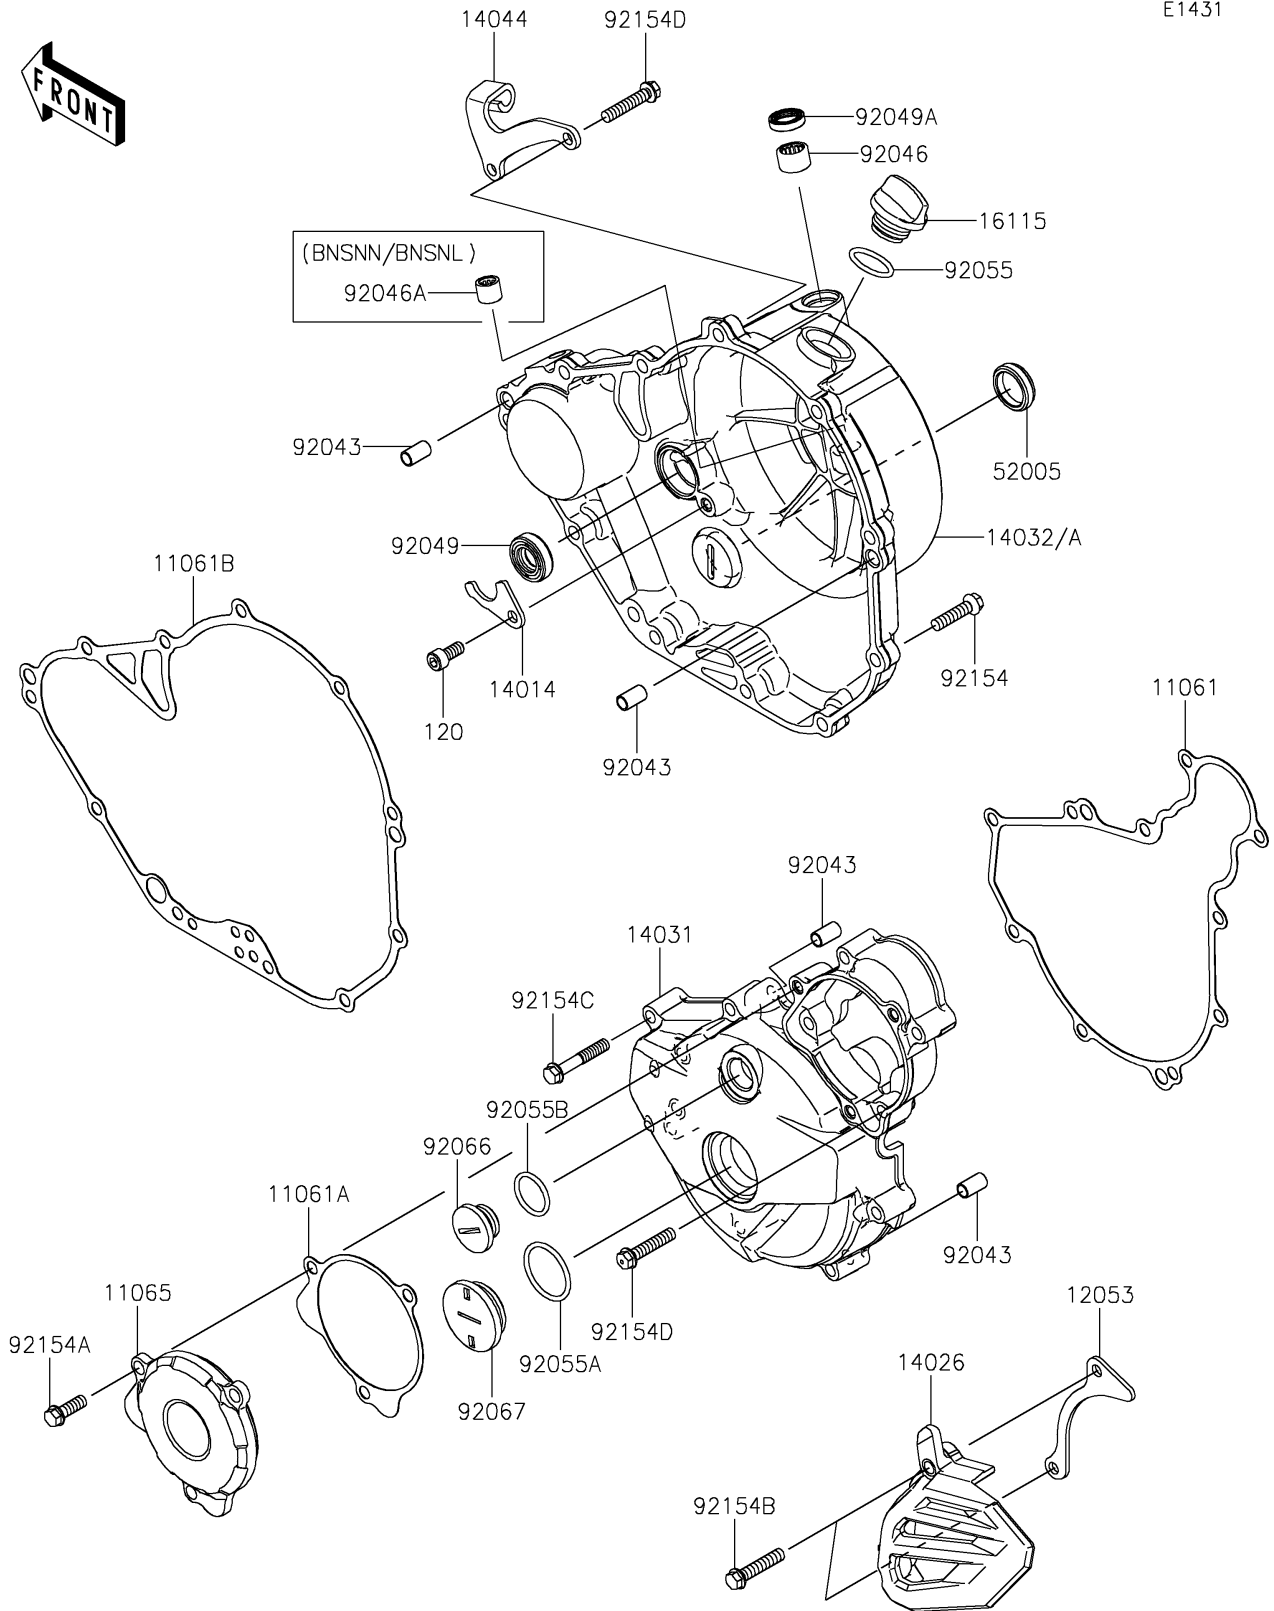

2022 KLX® 230 PARTS DIAGRAM

Engine Cover(s)

E1431

2022 KLX® 230 PARTS LIST

Engine Cover(s)

ITEM NAME	PART NUMBER	QUANTITY
GASKET,GENERATOR COVER (Ref # 11061)	11061-1299	1
GASKET,GENERATOR COVER CAP (Ref # 11061A)	11061-1300	1
GASKET,CLUTCH COVER (Ref # 11061B)	11061-1301	1
CAP,GENERATOR COVER (Ref # 11065)	11065-1300	1
GUIDE-CHAIN (Ref # 12053)	12053-0272	1
PLATE-POSITION (Ref # 14014)	14014-0567	1
COVER-CHAIN (Ref # 14026)	14026-0146	1
COVER-GENERATOR (Ref # 14031)	14031-0644	1
COVER-CLUTCH (Ref # 14032A)	14032-0685	1
HOLDER-CABLE (Ref # 14044)	14044-0573	1
CAP-OIL FILLER (Ref # 16115)	16115-1053	1
GAUGE,OIL LEVEL (Ref # 52005)	52005-1009	1
PIN,6.2X8X14 (Ref # 92043)	92043-1741	4
BEARING-NEEDLE,HK1210FM (Ref # 92046)	92046-0034	1
SEAL-OIL (Ref # 92049)	92049-1191	1
SEAL-OIL,AG0353-F0 (Ref # 92049A)	92049-1262	1
RING-O,19.8MM (Ref # 92055)	92055-0844	1
RING-O,27.7X2.4 (Ref # 92055A)	92055-091	1
RING-O,20X2 (Ref # 92055B)	92055-1146	1
PLUG,COVER (Ref # 92066)	92066-0011	1
PLUG,30X8 (Ref # 92067)	92067-024	1
BOLT,FLANGED,6X25 (Ref # 92154)	92154-0520	9
BOLT,FLANGED,6X18 (Ref # 92154A)	92154-1775	3
BOLT,FLANGED,6X30 (Ref # 92154B)	92154-1830	2
BOLT,FLANGED,6X35 (Ref # 92154C)	92154-2100	8
BOLT,FLANGED,6X30 (Ref # 92154D)	92154-4061	4
BOLT-SOCKET,6X14 (Ref # 120)	120CA0614	1