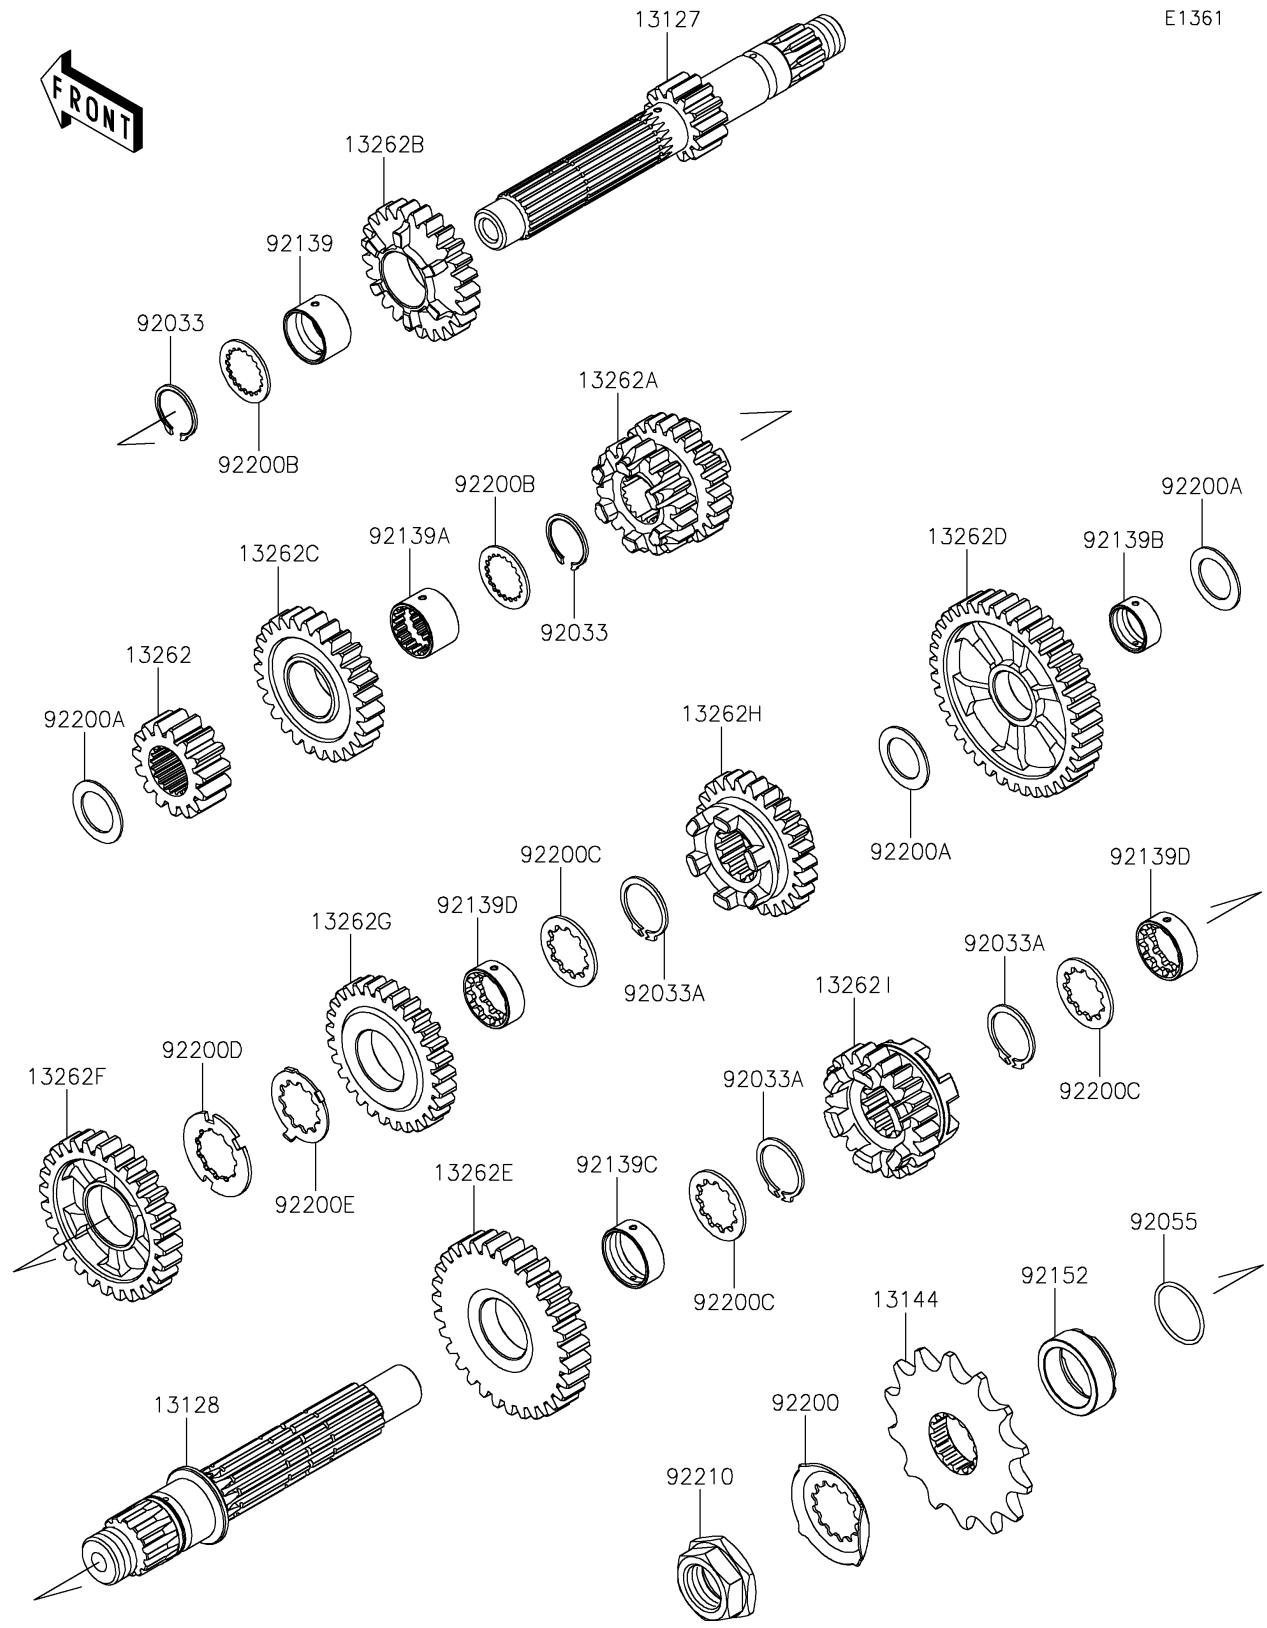

2022 KLX® 230 PARTS DIAGRAM

Transmission

E1361

2022 KLX® 230 PARTS LIST

Transmission

ITEM NAME	PART NUMBER	QUANTITY
SHAFT-TRANSMISSION INPUT (Ref # 13127)	13127-0698	1
SHAFT-TRANSMISSION OUTPUT (Ref # 13128)	13128-0712	1
SPROCKET-OUTPUT,14T (Ref # 13144)	13144-0586	1
GEAR,INPUT 2ND,15T (Ref # 13262)	13262-1368	1
GEAR,INPUT 3RD&4TH,18T&23T (Ref # 13262A)	13262-1369	1
GEAR,INPUT 5TH,25T (Ref # 13262B)	13262-1370	1
GEAR,INPUT 6TH,27T (Ref # 13262C)	13262-1371	1
GEAR,OUTPUT LOW,39T (Ref # 13262D)	13262-1372	1
GEAR,OUTPUT 2ND,31T (Ref # 13262E)	13262-1373	1
GEAR,OUTPUT 3RD,28T (Ref # 13262F)	13262-1374	1
GEAR,OUTPUT 4TH,29T (Ref # 13262G)	13262-1375	1
GEAR,OUTPUT 5TH,26T (Ref # 13262H)	13262-1376	1
GEAR,OUTPUT 6TH,23T (Ref # 13262I)	13262-1377	1
RING-SNAP (Ref # 92033)	92033-0798	2
RING-SNAP (Ref # 92033A)	92033-0799	3
RING-O,21.5X1.5 (Ref # 92055)	92055-0196	1
BUSHING,20X23X14 (Ref # 92139)	92139-0917	1
BUSHING,17.9X23X14.5 (Ref # 92139A)	92139-0918	1
BUSHING,17X20X8.5 (Ref # 92139B)	92139-0919	1
BUSHING,22X25X8.5 (Ref # 92139C)	92139-0920	1
BUSHING,18.7X25X8.6 (Ref # 92139D)	92139-0921	2
COLLAR (Ref # 92152)	92152-1350	1
WASHER (Ref # 92200)	92200-1720	1
WASHER,17.2X26X1 (Ref # 92200A)	92200-2223	3
WASHER,20X26X1.2 (Ref # 92200B)	92200-2224	2
WASHER,22.3X29X1.5 (Ref # 92200C)	92200-2226	3
WASHER (Ref # 92200D)	92200-2227	1
WASHER (Ref # 92200E)	92200-2228	1
NUT,20MM (Ref # 92210)	92210-0850	1