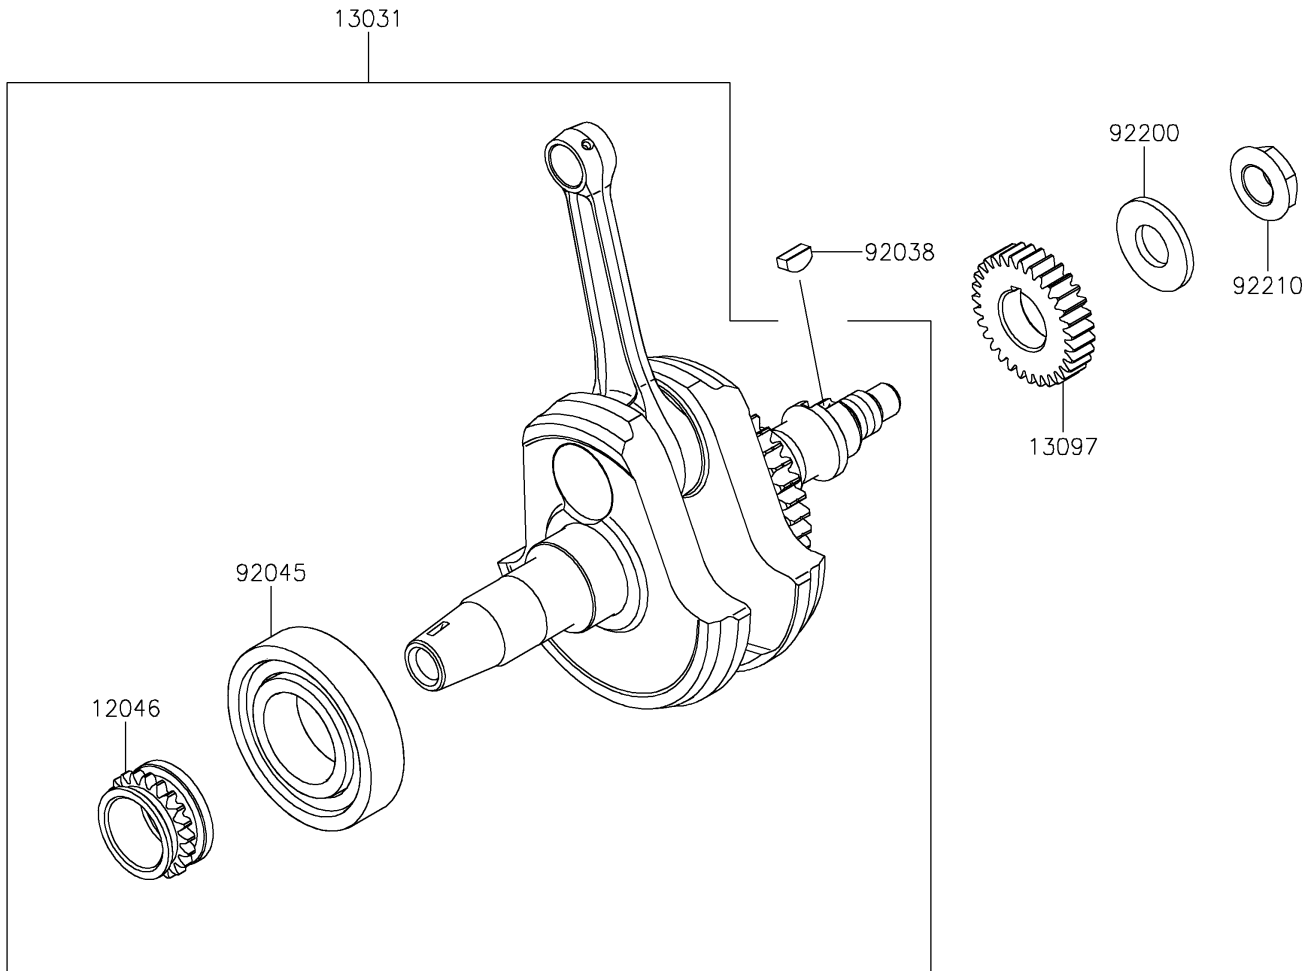

2022 KLX® 230 PARTS DIAGRAM

Crankshaft

E1321

2022 KLX®230 PARTS LIST

Crankshaft

ITEM NAME	PART NUMBER	QUANTITY
SPROCKET,21T (Ref # 12046)	12046-0613	1
CRANKSHAFT-COMP (Ref # 13031)	13031-0908	1
BALANCER (Ref # 13041)	13041-0571	1
GEAR-PRIMARY SPUR,31T (Ref # 13097)	13097-0603	1
GEAR-SPUR,BALANCER,DRIVEN,35T (Ref # 59051A)	59051-0856	1
RING-SNAP,18MM (Ref # 92033)	92033-029	1
KEY (Ref # 92038)	92038-1057	1
BEARING-BALL,6207CS17 (Ref # 92045)	92045-0906	1
WASHER,16.3X35X3.2 (Ref # 92200)	92200-0119	1
NUT,16MM (Ref # 92210)	92210-1538	1