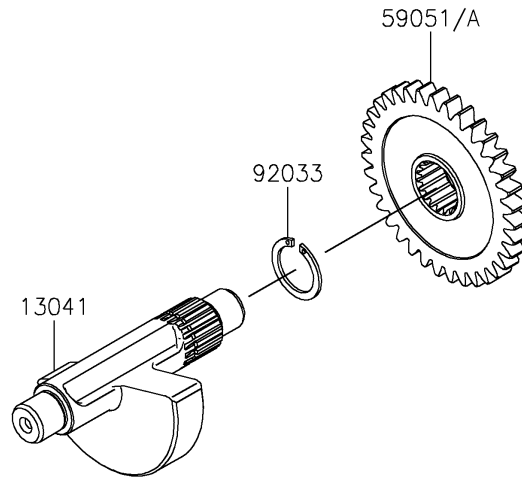

2022 KLX® 230 PARTS DIAGRAM

Crankshaft

E1321

2022 KLX®230 PARTS LIST

Crankshaft

ITEM NAME	PART NUMBER	QUANTITY
SPROCKET,21T (Ref # 12046)	12046-0613	1
CRANKSHAFT-COMP (Ref # 13031)	13031-0908	1
BALANCER (Ref # 13041)	13041-0571	1
GEAR-PRIMARY SPUR,31T (Ref # 13097)	13097-0603	1
GEAR-SPUR,BALANCER,DRIVEN,35T (Ref # 59051A)	59051-0856	1
RING-SNAP,18MM (Ref # 92033)	92033-029	1
KEY (Ref # 92038)	92038-1057	1
BEARING-BALL,6207CS17 (Ref # 92045)	92045-0906	1
WASHER,16.3X35X3.2 (Ref # 92200)	92200-0119	1
NUT,16MM (Ref # 92210)	92210-1538	1