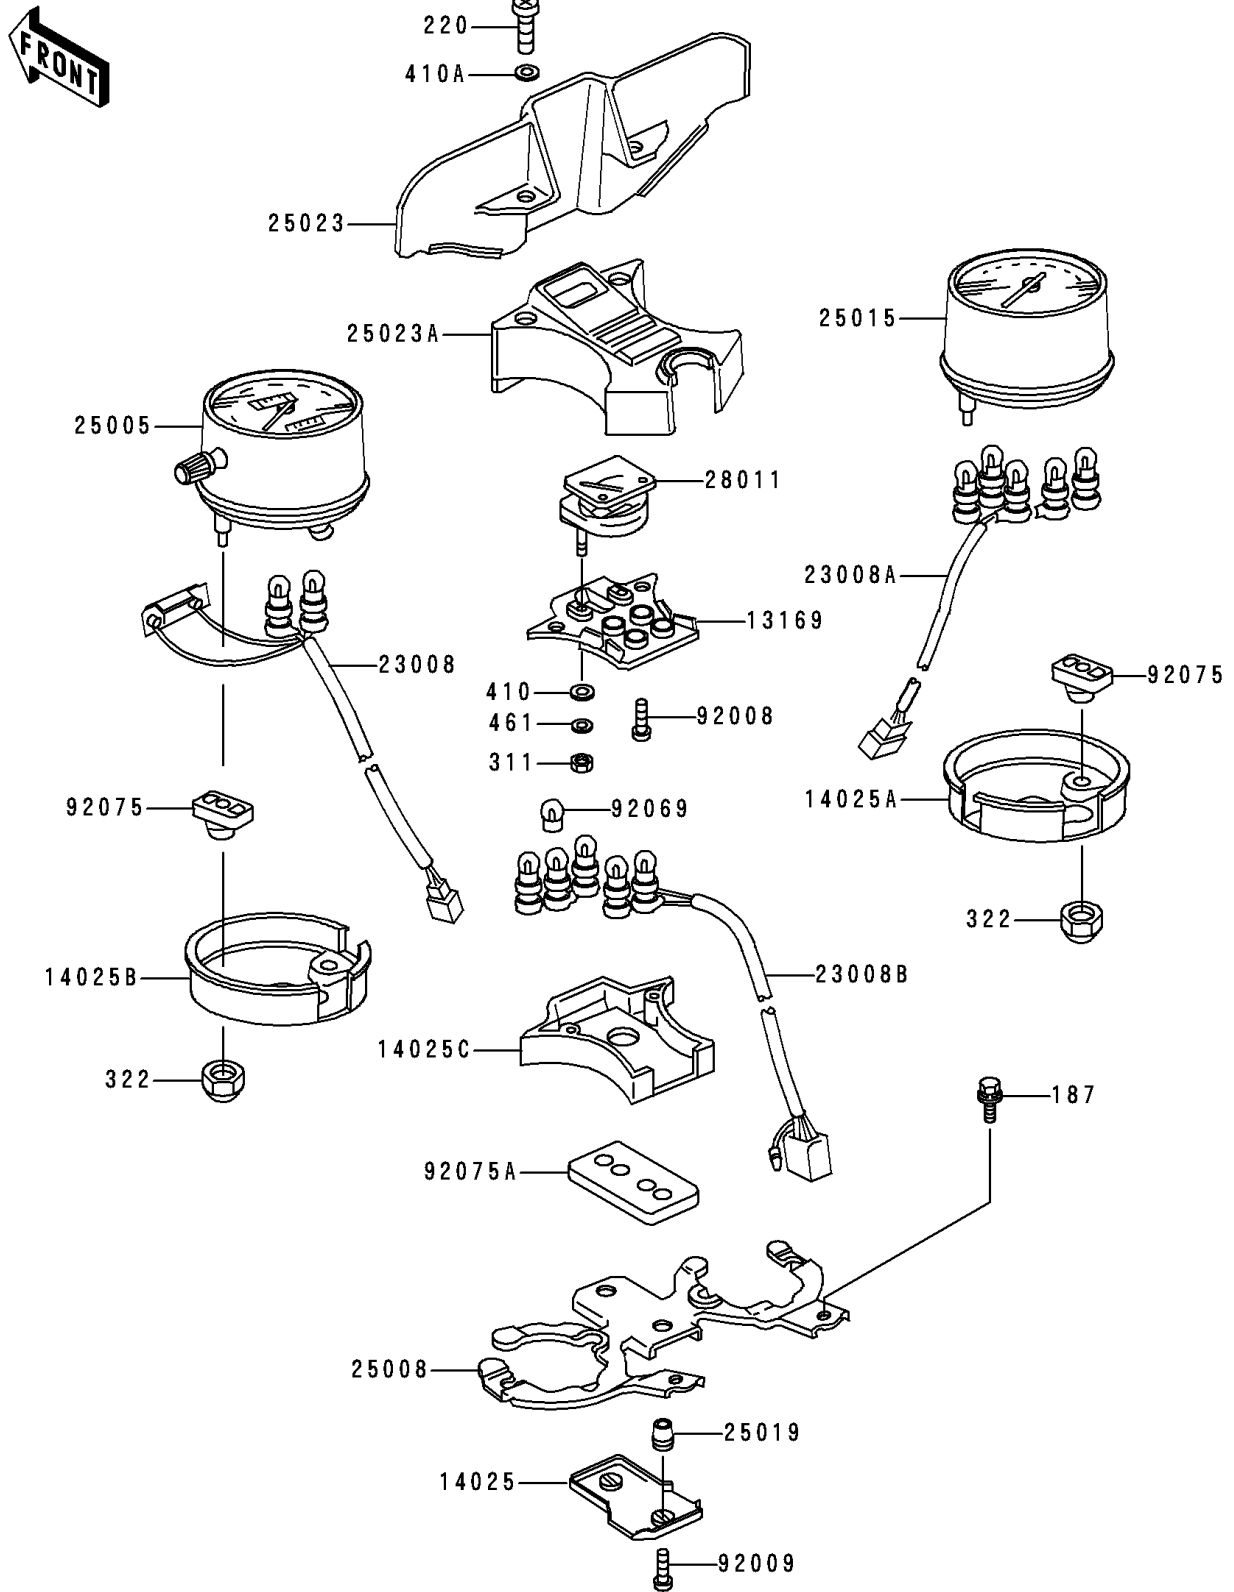

# 2000 Police 1000 PARTS DIAGRAM

Meter(s)

F2530

## 2000 Police 1000 PARTS LIST

Meter(s)

ITEM NAME	PART NUMBER	QUANTITY
BOLT-UPSET-WSP (Ref # 187)	187B0614	2
SCREW-PAN-CROS (Ref # 220)	220C0445	2
NUT-HEX (Ref # 311)	311B0400	4
NUT-CAP (Ref # 322)	322C0500	4
WASHER-PLAIN-SMALL,4MM (Ref # 410)	410B0400	2
WASHER-PLAIN-SMALL,4MM,BLACK (Ref # 410A)	410F0400	2
WASHER-SPRING,4MM (Ref # 461)	461F0400	2
PLATE,SOCKET (Ref # 13169)	13169-1238	1
COVER,METER BRACKET (Ref # 14025)	14025-1211	1
COVER,TACHOMETER (Ref # 14025A)	14025-1458	1
COVER,SPEEDOMETER (Ref # 14025B)	14025-4019	1
COVER,PILOT BOX,LWR (Ref # 14025C)	14025-4020	1
SOCKET-ASSY,SPEEDOMETER (Ref # 23008)	23008-1142	1
SOCKET-ASSY,TACHOMETER (Ref # 23008A)	23008-1143	1
SOCKET-ASSY,FUEL METER (Ref # 23008B)	23008-1144	1
SPEEDOMETER,MPH (Ref # 25005)	25005-1170	1
BRACKET-METER (Ref # 25008)	25008-4001	1
TACHOMETER,X1000RPM (Ref # 25015)	25015-1114	1
DAMPER,METER (Ref # 25019)	25019-023	2
COVER-METER CASE (Ref # 25023)	25023-4003	1
COVER-METER CASE,PILOT BOX,UPP (Ref # 25023A)	25023-4004	1
METER,FUEL (Ref # 28011)	28011-1027	1
SCREW,TAPPING,3.5X12 (Ref # 92008)	92008-012	2
SCREW,TAPPING,4X10 (Ref # 92009)	92009-1040	2
BULB,12V 3.4W (Ref # 92069)	92069-1007	12
DAMPER,SHOCK,METER (Ref # 92075)	92075-1101	4
DAMPER,PILOT BOX (Ref # 92075A)	92075-1246	1