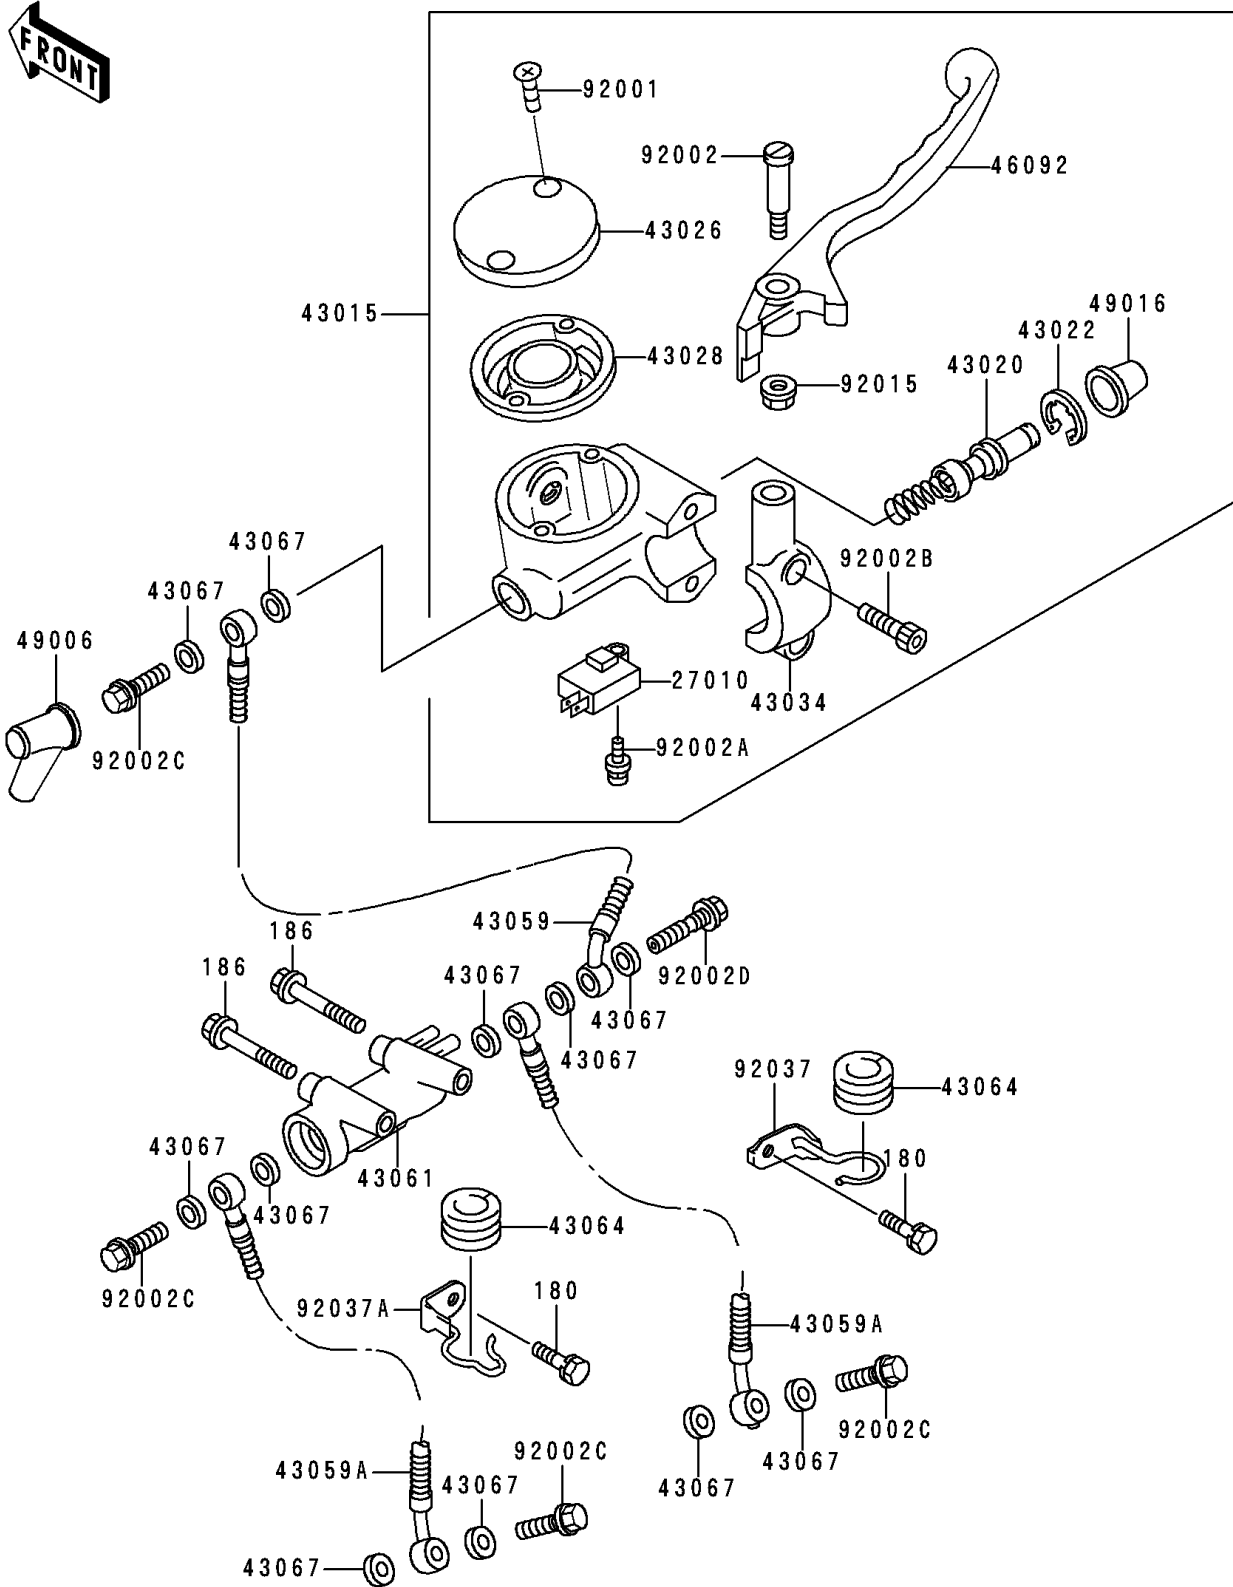

2000 Police 1000 PARTS DIAGRAM

Front Master Cylinder

F2291

2000 Police 1000 PARTS LIST

Front Master Cylinder

ITEM NAME	PART NUMBER	QUANTITY
BOLT-UPSET-WS,6X12 (Ref # 180)	180B0612	2
BOLT-UPSET-WP (Ref # 186)	186B0660	2
SWITCH,BRAKE (Ref # 27010)	27010-1170	1
CYLINDER-ASSY-MASTER,FR (Ref # 43015)	43015-1449	1
PISTON-COMP-BRAKE,FR (Ref # 43020)	43020-1054	1
STOPPER-BRAKE,PISTON (Ref # 43022)	43022-1010	1
CAP-BRAKE (Ref # 43026)	43026-1068	1
DIAPHRAGM,MASTER CYLINDER (Ref # 43028)	43028-1071	1
HOLDER-BRAKE,MASTER CYLINDER (Ref # 43034)	43034-1113	1
HOSE-BRAKE,FR (Ref # 43059)	43059-1784	1
HOSE-BRAKE,FR (Ref # 43059A)	43059-1785	2
JOINT-BRAKE (Ref # 43061)	43061-1004	1
GROMMET,HOSE CLAMP (Ref # 43064)	43064-006	2
WASHER,10.5X15X1.5 (Ref # 43067)	43067-001	11
LEVER-GRIP,FRONT BRAKE (Ref # 46092)	46092-1146	1
BOOT,DUST (Ref # 49006)	49006-1041	1
COVER-SEAL,MASTER CYLINDER (Ref # 49016)	49016-1044	1
SCREW,5MM,BLACK (Ref # 92001)	92001-1727	2
BOLT,LEVER SET,BLACK (Ref # 92002)	92002-1322	1
BOLT,SCREW,4X12 (Ref # 92002A)	92002-1323	1
BOLT,SOCKET,6X20,BLACK (Ref # 92002B)	92002-1324	2
BOLT,OIL,L=23 (Ref # 92002C)	92002-1888	4
BOLT,OIL,L=37 (Ref # 92002D)	92002-1909	1
NUT,FLANGED,6MM,BLACK (Ref # 92015)	92015-1233	1
CLAMP,BRAKE HOSE (Ref # 92037)	92037-1218	1
CLAMP,BRAKE HOSE,LH (Ref # 92037A)	92037-1367	1