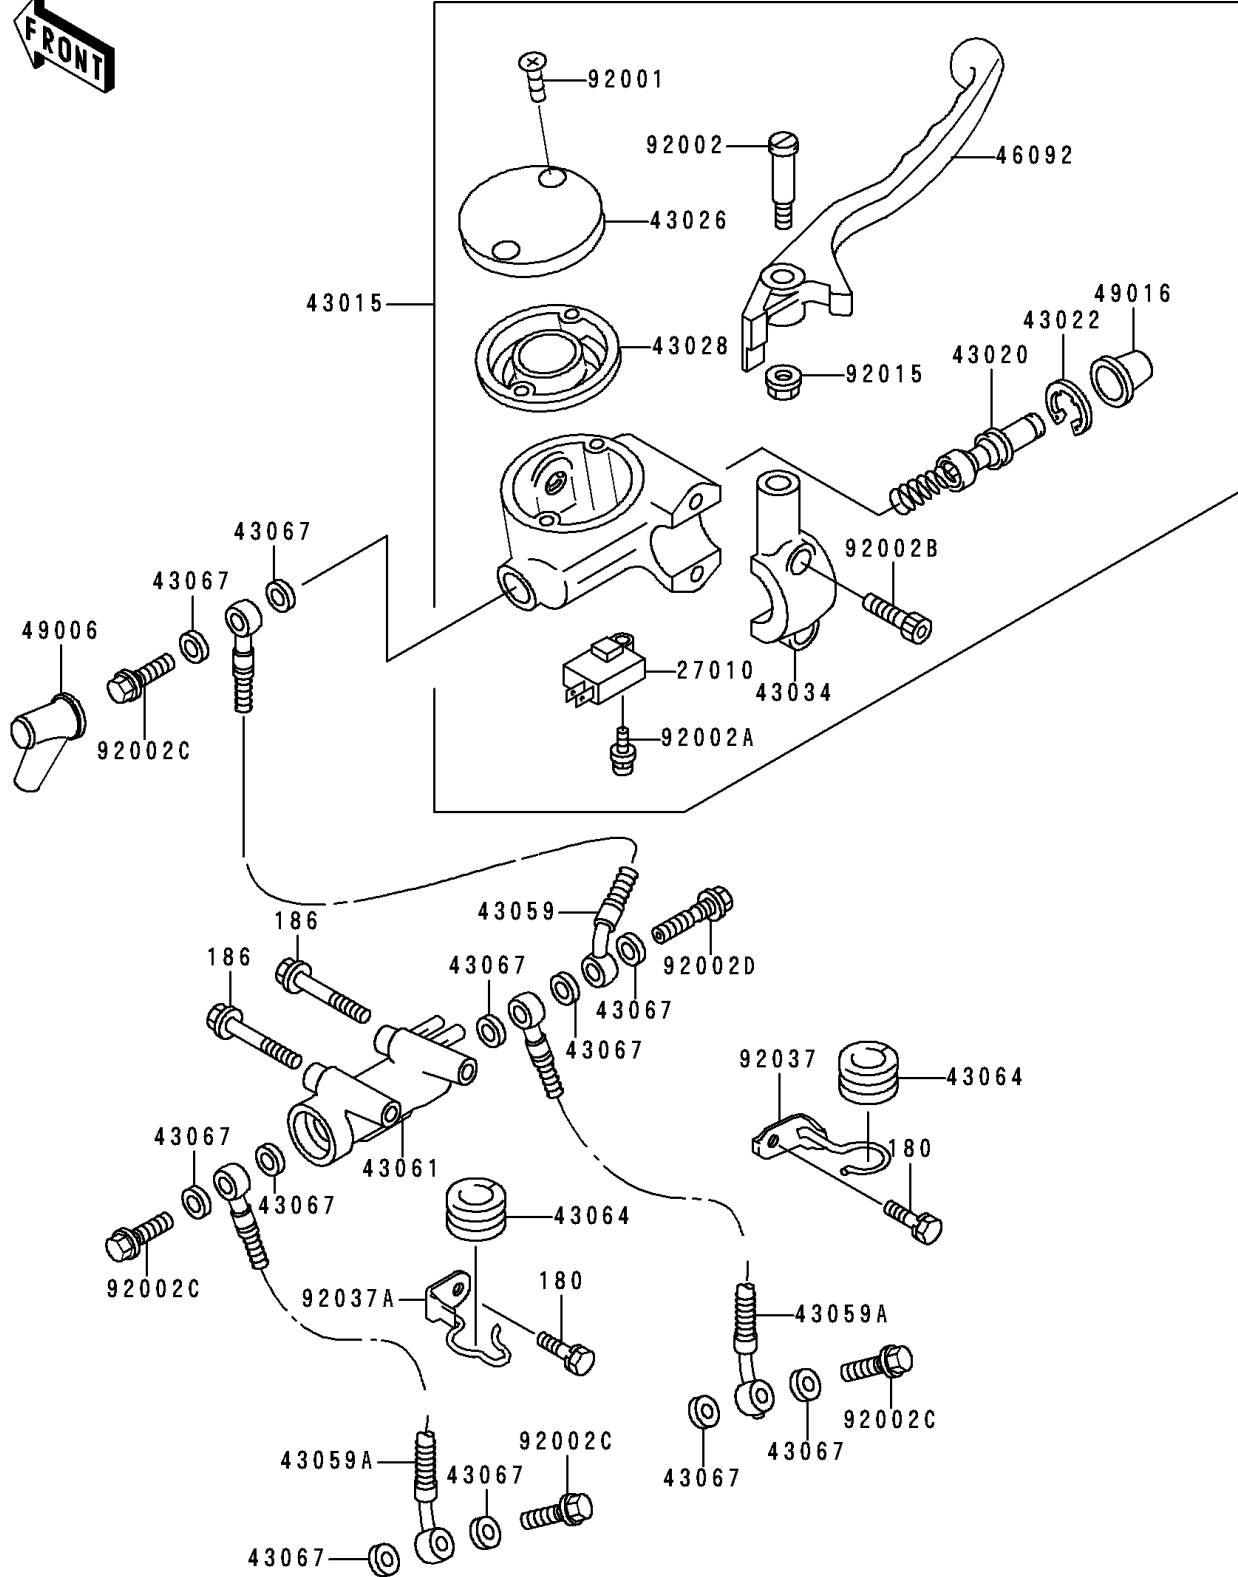

# 2000 Police 1000 PARTS DIAGRAM

## Front Master Cylinder

F2291

## 2000 Police 1000 PARTS LIST

### Front Master Cylinder

ITEM NAME	PART NUMBER	QUANTITY
BOLT-UPSET-WS,6X12 (Ref # 180)	180B0612	2
BOLT-UPSET-WP (Ref # 186)	186B0660	2
SWITCH,BRAKE (Ref # 27010)	27010-1170	1
CYLINDER-ASSY-MASTER,FR (Ref # 43015)	43015-1449	1
PISTON-COMP-BRAKE,FR (Ref # 43020)	43020-1054	1
STOPPER-BRAKE,PISTON (Ref # 43022)	43022-1010	1
CAP-BRAKE (Ref # 43026)	43026-1068	1
DIAPHRAGM,MASTER CYLINDER (Ref # 43028)	43028-1071	1
HOLDER-BRAKE,MASTER CYLINDER (Ref # 43034)	43034-1113	1
HOSE-BRAKE,FR (Ref # 43059)	43059-1784	1
HOSE-BRAKE,FR (Ref # 43059A)	43059-1785	2
JOINT-BRAKE (Ref # 43061)	43061-1004	1
GROMMET,HOSE CLAMP (Ref # 43064)	43064-006	2
WASHER,10.5X15X1.5 (Ref # 43067)	43067-001	11
LEVER-GRIP,FRONT BRAKE (Ref # 46092)	46092-1146	1
BOOT,DUST (Ref # 49006)	49006-1041	1
COVER-SEAL,MASTER CYLINDER (Ref # 49016)	49016-1044	1
SCREW,5MM,BLACK (Ref # 92001)	92001-1727	2
BOLT,LEVER SET,BLACK (Ref # 92002)	92002-1322	1
BOLT,SCREW,4X12 (Ref # 92002A)	92002-1323	1
BOLT,SOCKET,6X20,BLACK (Ref # 92002B)	92002-1324	2
BOLT,OIL,L=23 (Ref # 92002C)	92002-1888	4
BOLT,OIL,L=37 (Ref # 92002D)	92002-1909	1
NUT,FLANGED,6MM,BLACK (Ref # 92015)	92015-1233	1
CLAMP,BRAKE HOSE (Ref # 92037)	92037-1218	1
CLAMP,BRAKE HOSE,LH (Ref # 92037A)	92037-1367	1