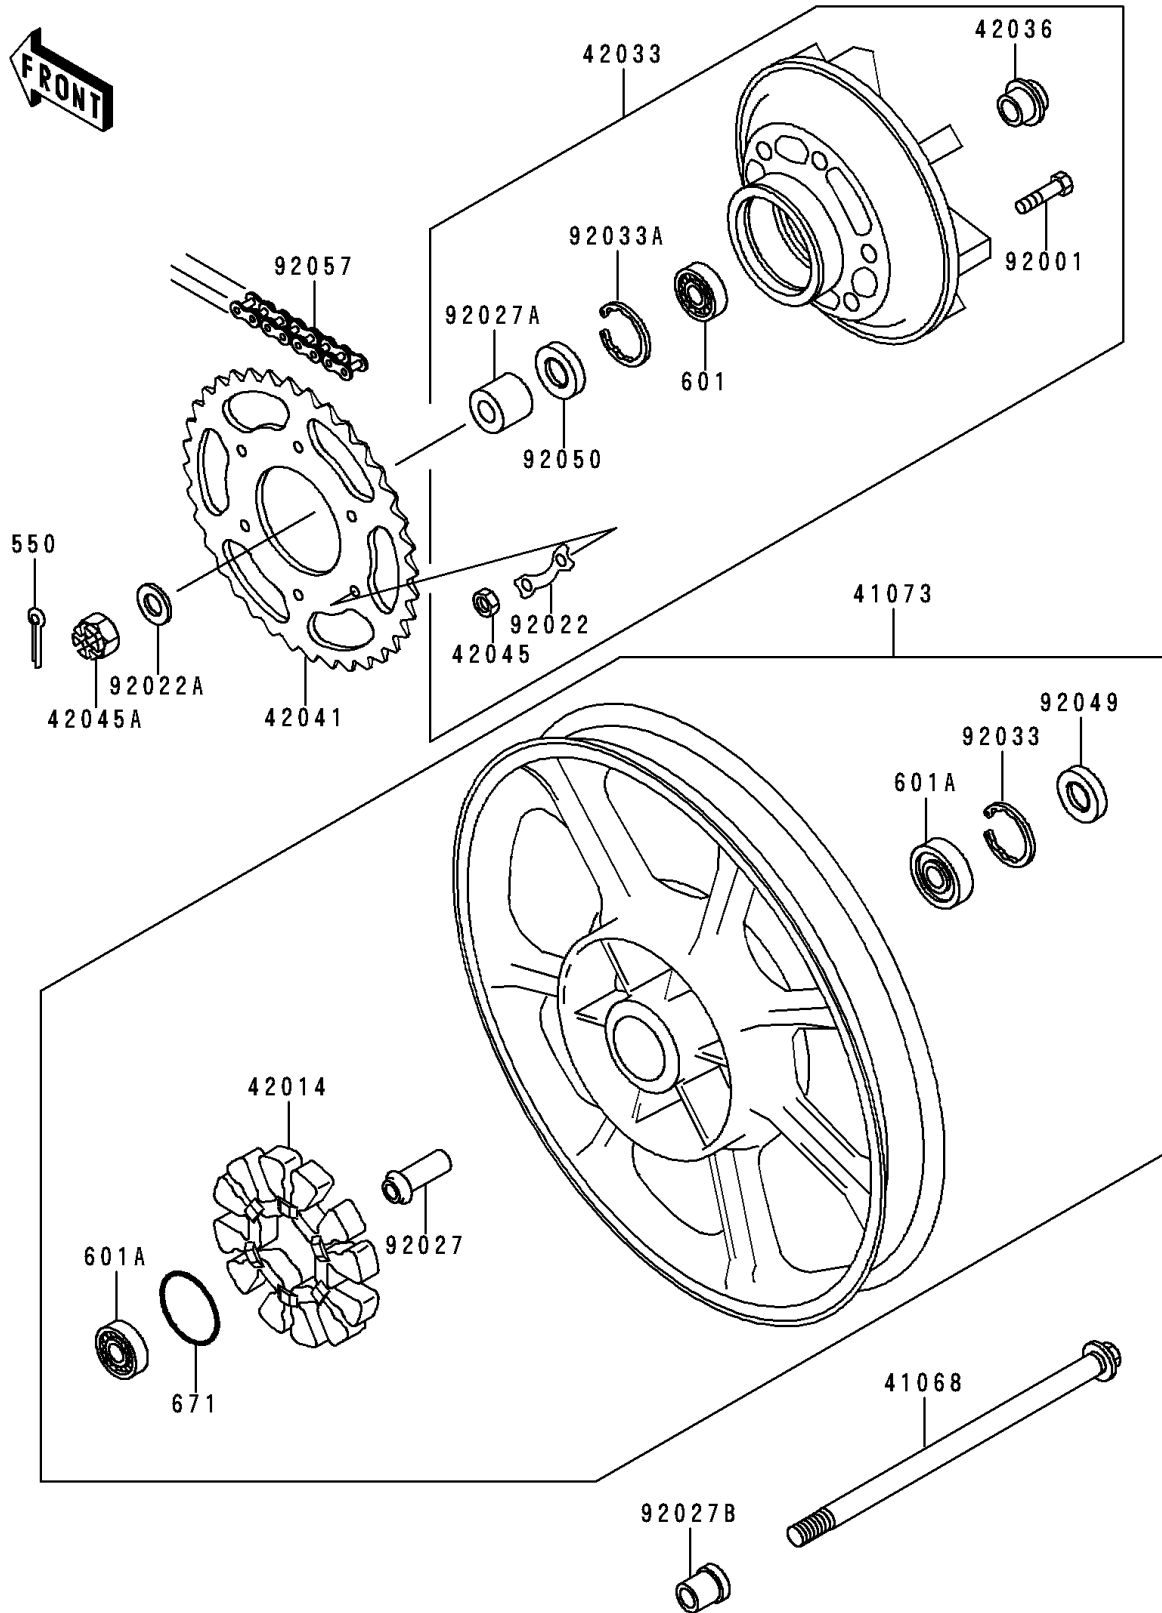

1999 Police 1000 PARTS DIAGRAM

Rear Wheel/Chain

F2240

1999 Police 1000 PARTS LIST

Rear Wheel/Chain

ITEM NAME	PART NUMBER	QUANTITY
PIN-COTTER,4.0X35 (Ref # 550)	550D4035	1
BEARING-BALL,#6206G2 (Ref # 601)	601B6206G	1
BEARING-BALL,#6304UUC3 (Ref # 601A)	601B6304UU	2
O RING,65MM (Ref # 671)	671B2565	1
AXLE,RR,L=300 (Ref # 41068)	41068-1087	1
WHEEL-ASSY,RR,P.C.GRAY (Ref # 41073)	41073-1551-DH	1
DAMPER,RR HUB SHOCK,"1000" (Ref # 42014)	42014-033	1
COUPLING-ASSY,RR HUB (Ref # 42033)	42033-1024	1
SLEEVE,L=33 (Ref # 42036)	42036-1039	1
SPROCKET-HUB,41T (Ref # 42041)	42041-1058	1
NUT,10MM (Ref # 42045)	42045-005	6
NUT,CASTLE,18MM (Ref # 42045A)	42045-018	1
BOLT,10X41 (Ref # 92001)	92001-161	6
WASHER,LOCK (Ref # 92022)	92022-1212	3
WASHER,20.3X34X4.5 (Ref # 92022A)	92022-248	1
COLLAR,L=89.5 (Ref # 92027)	92027-1286	1
COLLAR,20X40X16.5 (Ref # 92027A)	92027-1287	1
COLLAR,L=31 (Ref # 92027B)	92027-1288	1
RING-SNAP,52MM (Ref # 92033)	92033-1043	1
RING-SNAP,62MM (Ref # 92033A)	92033-1044	1
SEAL-OIL,28X52X5 (Ref # 92049)	92049-1061	1
SEAL-OIL,AJN40627 (Ref # 92050)	92050-027	1
CHAIN,DRIVE,EK630SZDOX98L (Ref # 92057)	92057-1067	1