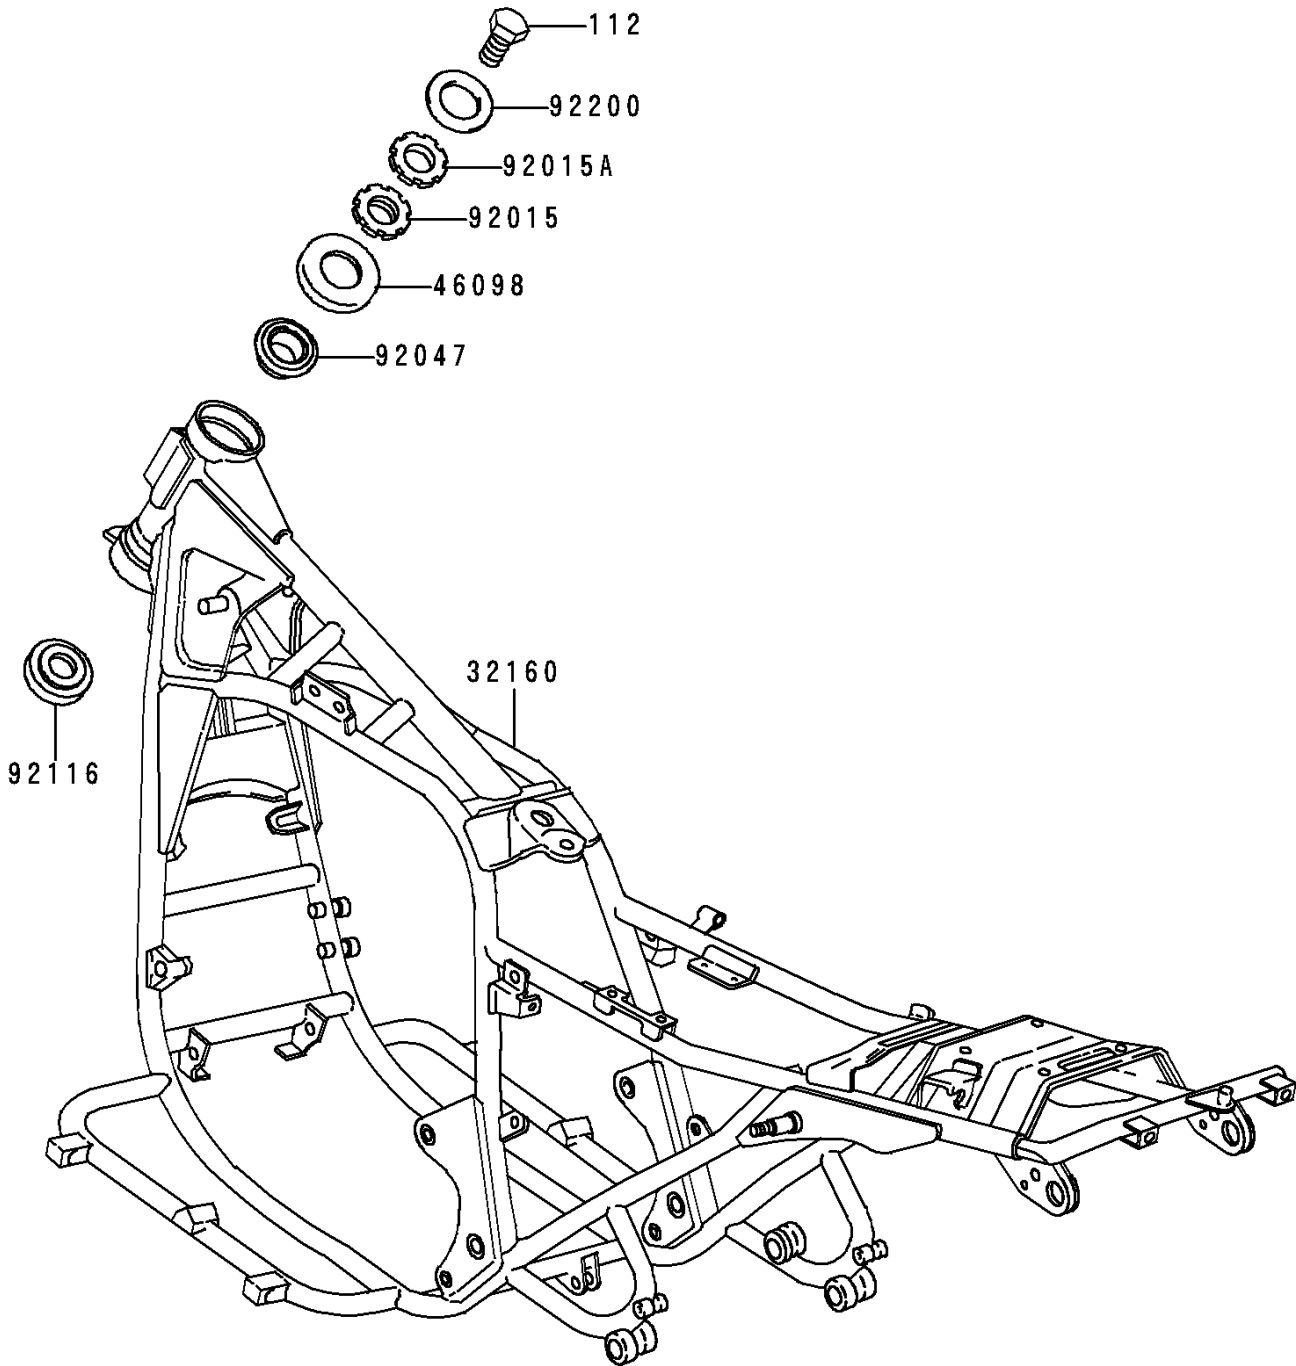

2000 Police 1000 PARTS DIAGRAM

Frame

F2120

2000 Police 1000 PARTS LIST

Frame

ITEM NAME	PART NUMBER	QUANTITY
BOLT-UPSET (Ref # 112)	112G1425	1
FRAME-COMP (Ref # 32160)	32160-1038	1
CAP,STEERING STEM (Ref # 46098)	46098-017	1
NUT,25MM,T=10 (Ref # 92015)	92015-1128	1
NUT,25MM,T=6 (Ref # 92015A)	92015-1129	1
RACE,ROLLER,32005JR RS (Ref # 92047)	92047-017	1
BEARING-ROLLER,HR320/28XJ (Ref # 92116)	92116-1009	1
WASHER (Ref # 92200)	92200-1140	1