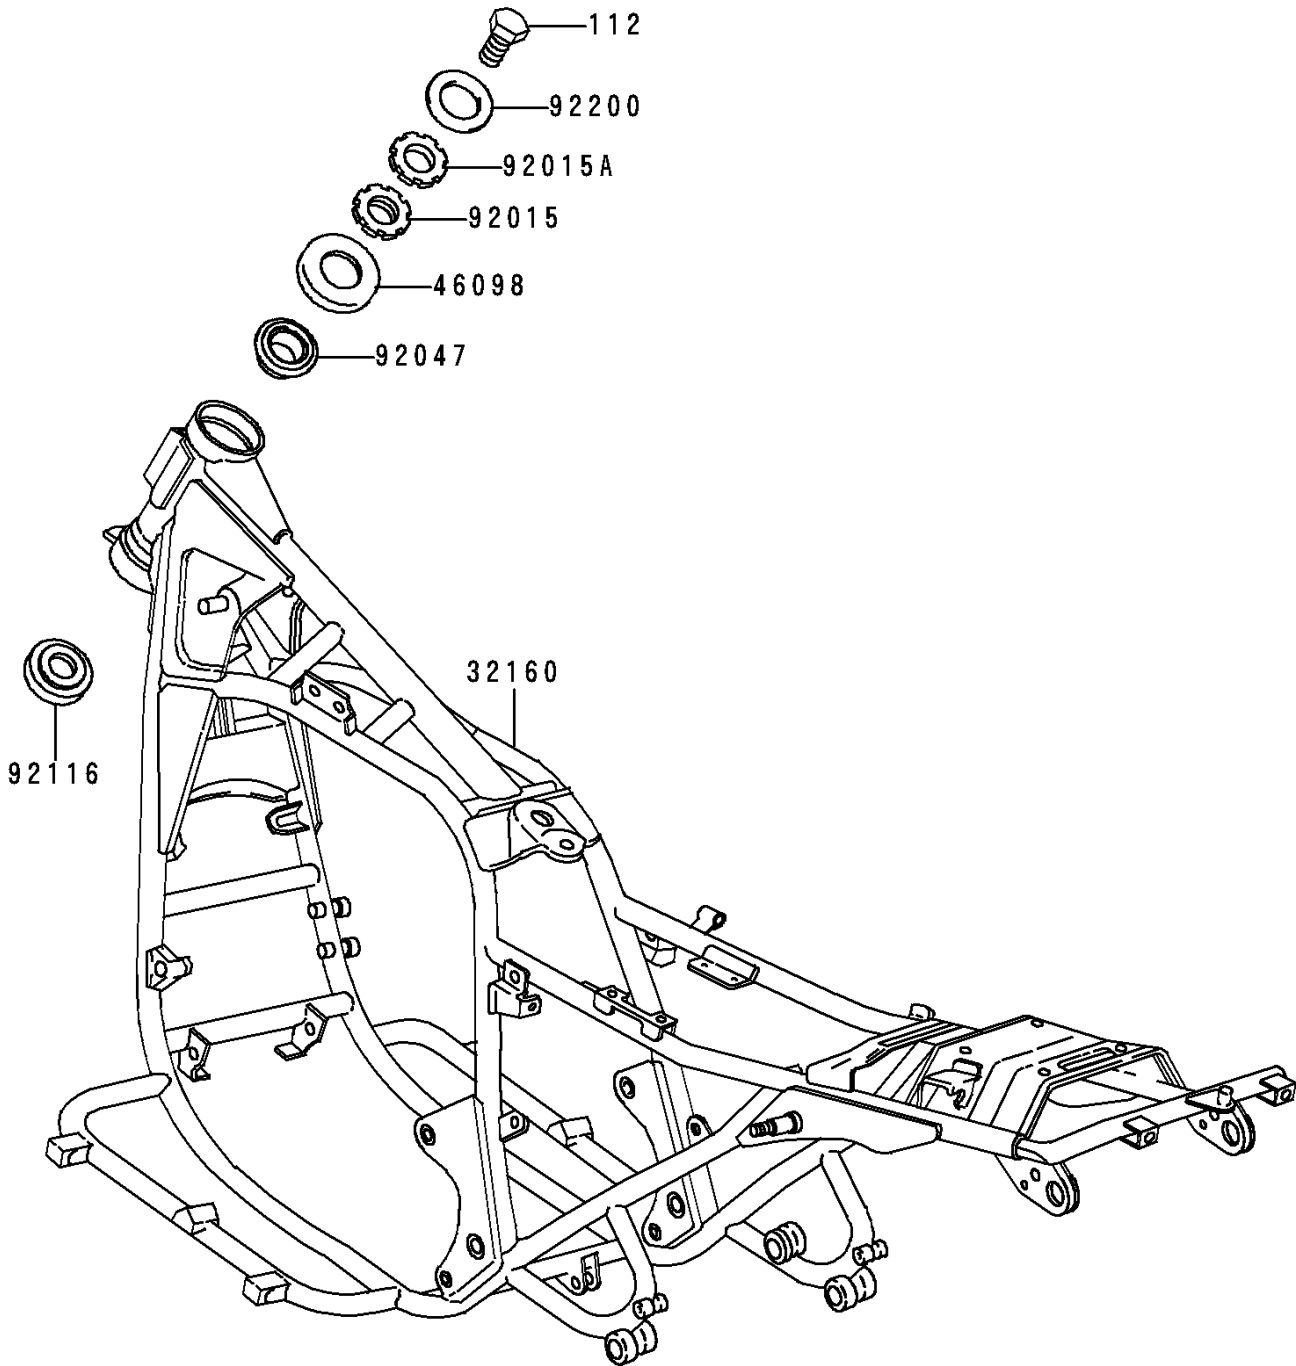

1997 Police 1000 PARTS DIAGRAM

Frame

F2120

1997 Police 1000 PARTS LIST

Frame

ITEM NAME	PART NUMBER	QUANTITY
BOLT-UPSET (Ref # 112)	112G1425	1
FRAME-COMP (Ref # 32160)	32160-1038	1
CAP,STEERING STEM (Ref # 46098)	46098-017	1
NUT,25MM,T=10 (Ref # 92015)	92015-1128	1
NUT,25MM,T=6 (Ref # 92015A)	92015-1129	1
RACE,ROLLER,32005JR RS (Ref # 92047)	92047-017	1
BEARING-ROLLER,HR320/28XJ (Ref # 92116)	92116-1009	1
WASHER (Ref # 92200)	92200-1140	1