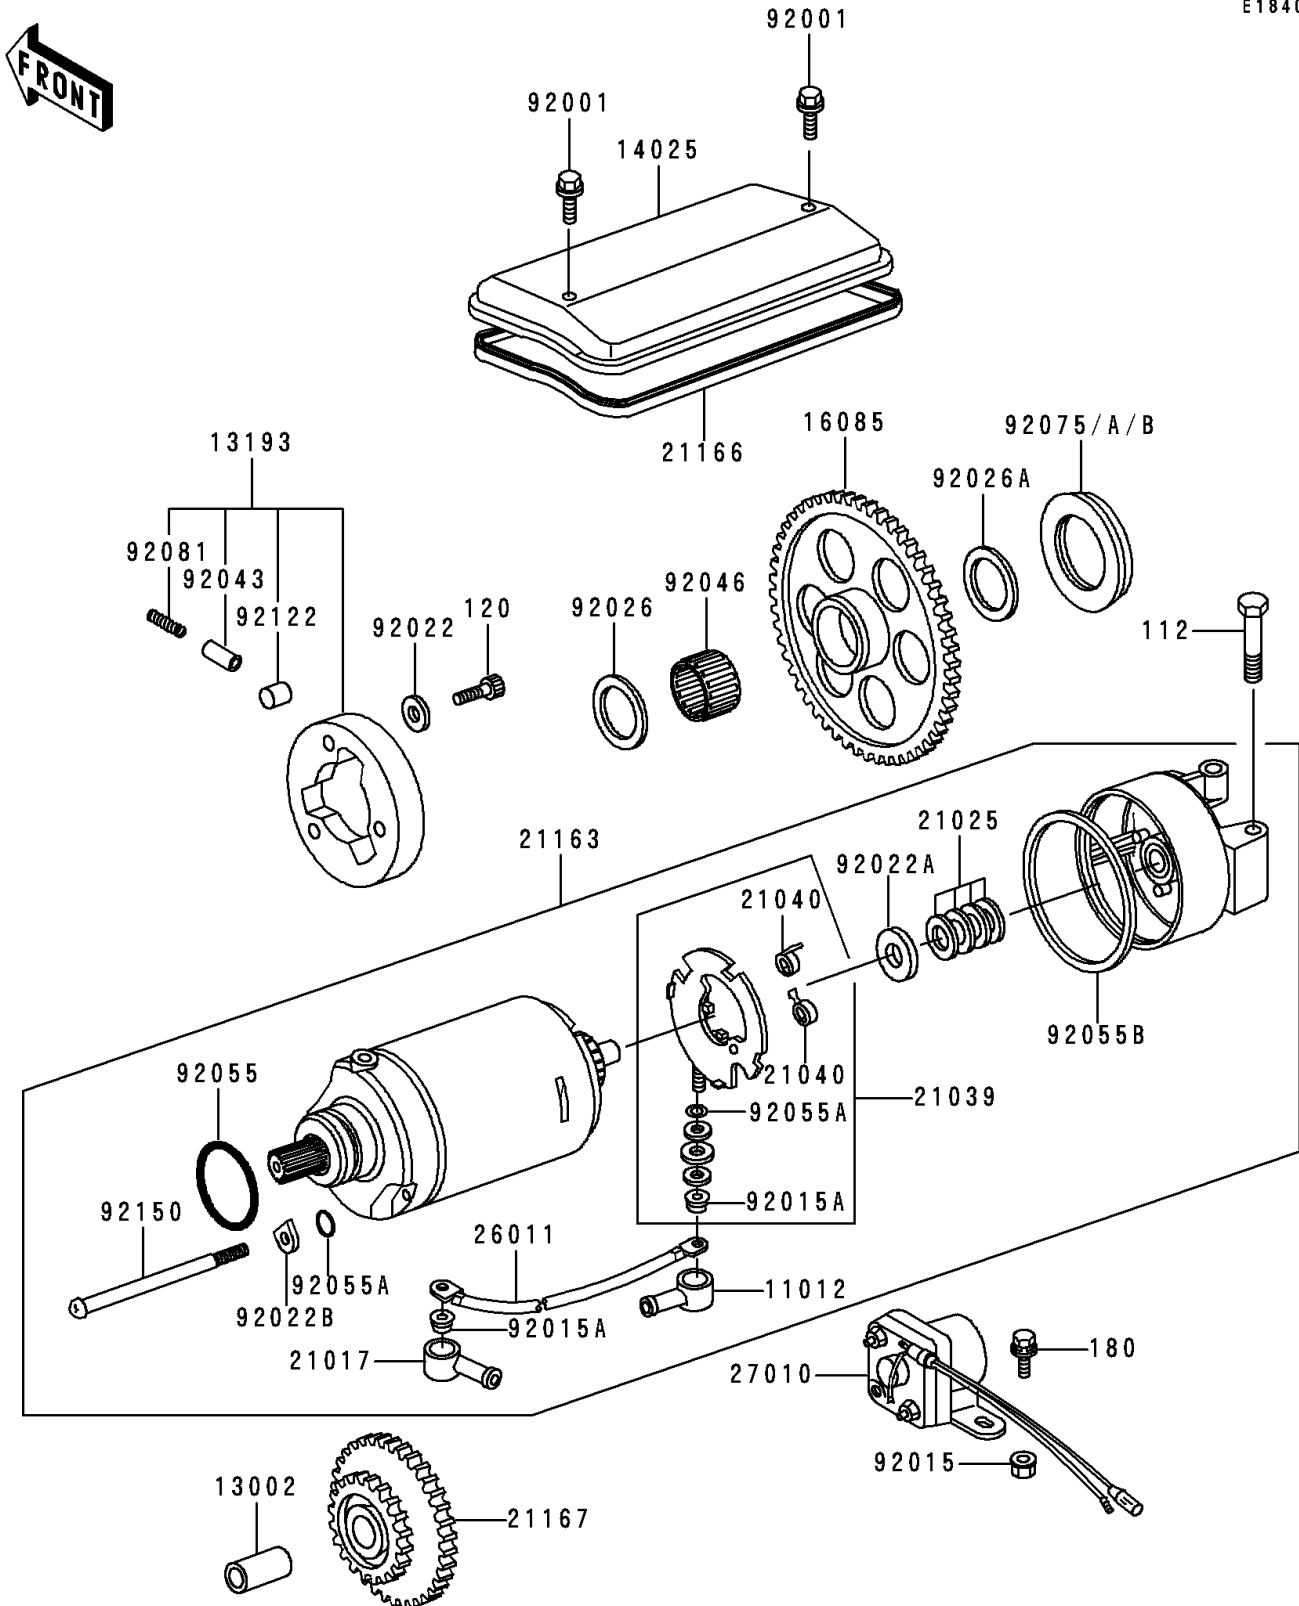

2000 Police 1000

PARTS DIAGRAM

Starter Motor

E1840

2000 Police 1000

PARTS LIST

Starter Motor

ITEM NAME	PART NUMBER	QUANTITY
BOLT-UPSET,6X55 (Ref # 112)	112B0655	1
BOLT-SOCKET (Ref # 120)	120P0816	3
BOLT-UPSET-WS,6X12 (Ref # 180)	180B0612	2
CAP,TERMINAL (Ref # 11012)	11012-1354	1
PIN (Ref # 13002)	13002-007	1
CLUTCH-ASSY-ONEWAY (Ref # 13193)	13193-1006	1
COVER,STARTER (Ref # 14025)	14025-1245	1
GEAR,STARTER CLUTCH (Ref # 16085)	16085-1012	1
GROMMET,STARTER TERMINAL (Ref # 21017)	21017-017	1
WASHER,9.1X18X0.2 (Ref # 21025)	21025-011	AR
BRUSH,CARBON (Ref # 21039)	21039-1063	1
SPRING-BRUSH (Ref # 21040)	21040-1057	2
STARTER-ELECTRIC (Ref # 21163)	21163-1143	1
GASKET,STARTER COVER (Ref # 21166)	21166-001	1
GEAR-SPUR,STARTER MOTOR (Ref # 21167)	21167-002	1
WIRE-LEAD,STARTER MOTOR (Ref # 26011)	26011-1251	1
SWITCH,MAGNETIC (Ref # 27010)	27010-1047	1
BOLT,6X10 (Ref # 92001)	92001-1151	2
NUT,FLANGED,6MM (Ref # 92015)	92015-1193	2
NUT,STARTER MOTOR (Ref # 92015A)	92015-1476	2
WASHER,8.5X13.5X2 (Ref # 92022)	92022-1108	3
WASHER,9.1X18X0.8 (Ref # 92022A)	92022-1132	1
WASHER,LOCK,T=2.0 (Ref # 92022B)	92022-1458	2
SPACER,25X38X1.0 (Ref # 92026)	92026-1031	1
SPACER,25X34X2.0 (Ref # 92026A)	92026-1033	1
PIN (Ref # 92043)	92043-087	3
BEARING-NEEDLE,K253020S (Ref # 92046)	92046-1022	1
RING-O (Ref # 92055)	92055-1276	1
RING-O,4.5X2.0 (Ref # 92055A)	92055-1370	3

2000 Police 1000

PARTS LIST

Starter Motor

ITEM NAME	PART NUMBER	QUANTITY
RING-O,STARTER MOTOR (Ref # 92055B)	92055-1381	2
DAMPER,T=6.3 (Ref # 92075)	92075-1129	AR
DAMPER,T=7.3 (Ref # 92075A)	92075-1130	AR
DAMPER,T=8.3 (Ref # 92075B)	92075-1131	AR
SPRING (Ref # 92081)	92081-110	3
ROLLER,15X14.4 (Ref # 92122)	92122-001	3
BOLT (Ref # 92150)	92150-1243	2