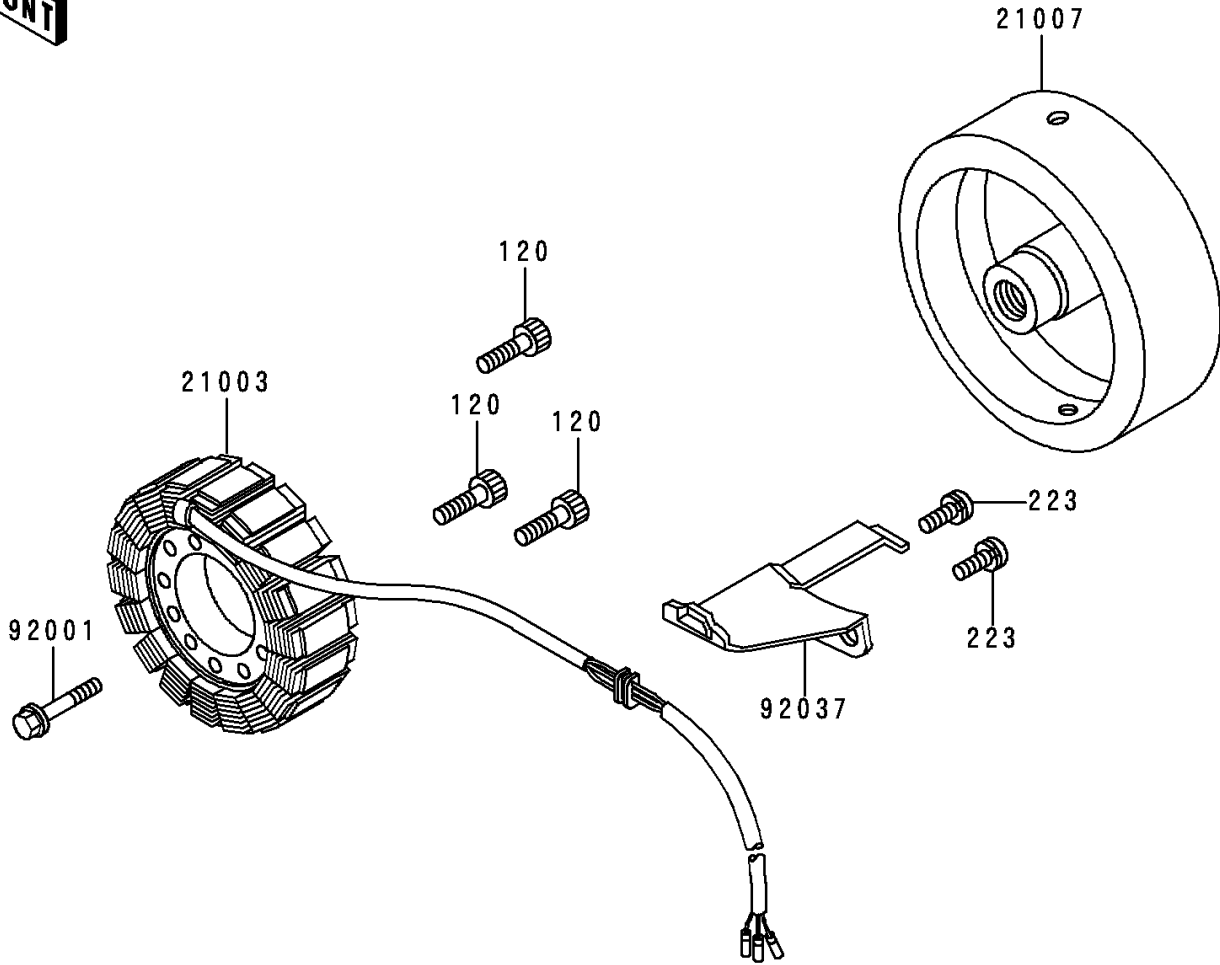

1997 Police 1000 PARTS DIAGRAM

Generator

E1810

1997 Police 1000 PARTS LIST

Generator

ITEM NAME	PART NUMBER	QUANTITY
BOLT-SOCKET,6X30 (Ref # 120)	120P0630	3
BOLT-UPSET-WP (Ref # 186)	186B0614	2
SCREW-PAN-WS-CROS (Ref # 223)	223B0512	2
STATOR (Ref # 21003)	21003-1327	1
ROTOR (Ref # 21007)	21007-1036	1
REGULATOR-VOLTAGE (Ref # 21066)	21066-1018	1
BOLT,FLANGED,12X40 (Ref # 92001)	92001-1146	1
CLAMP,HARNESS (Ref # 92037)	92037-1214	1