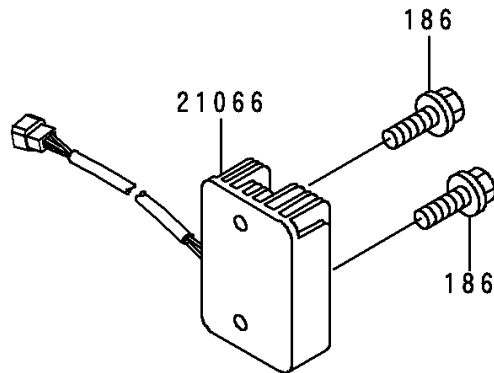

1997 Police 1000 PARTS DIAGRAM

Generator

E1810

1997 Police 1000 PARTS LIST

Generator

ITEM NAME	PART NUMBER	QUANTITY
BOLT-SOCKET,6X30 (Ref # 120)	120P0630	3
BOLT-UPSET-WP (Ref # 186)	186B0614	2
SCREW-PAN-WS-CROS (Ref # 223)	223B0512	2
STATOR (Ref # 21003)	21003-1327	1
ROTOR (Ref # 21007)	21007-1036	1
REGULATOR-VOLTAGE (Ref # 21066)	21066-1018	1
BOLT,FLANGED,12X40 (Ref # 92001)	92001-1146	1
CLAMP,HARNESS (Ref # 92037)	92037-1214	1