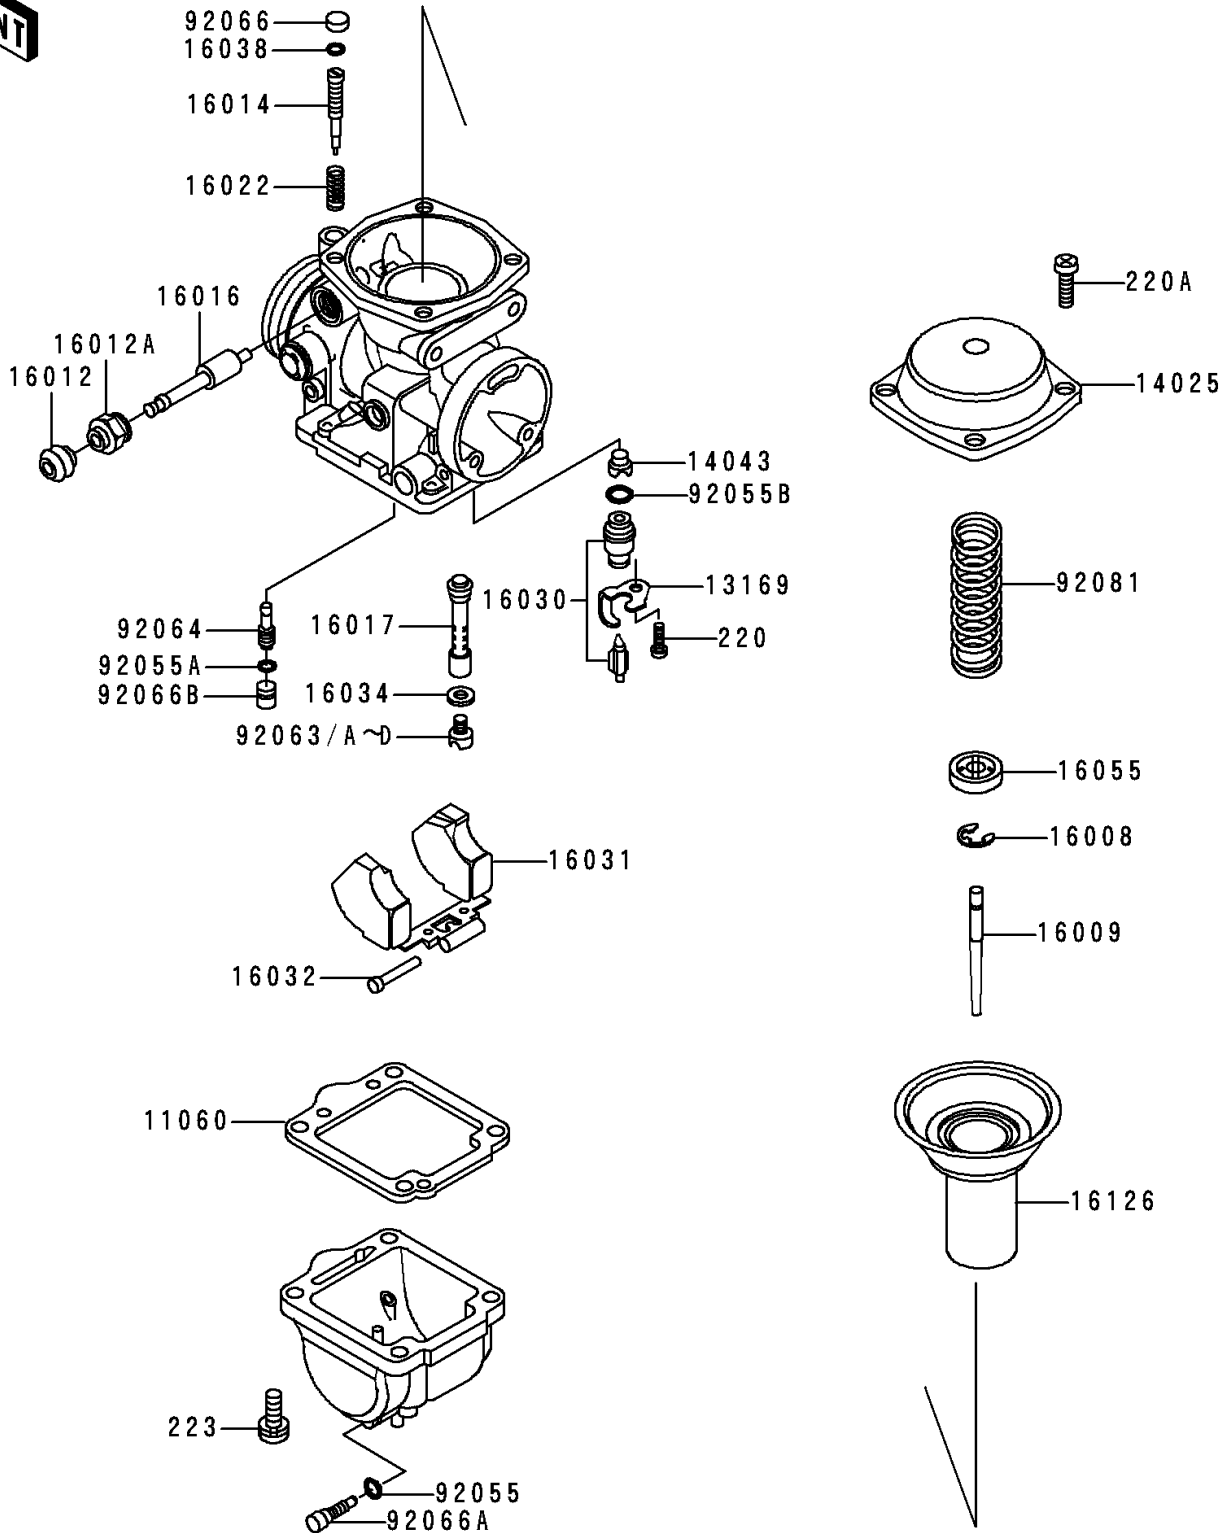

# 1999 Police 1000 PARTS DIAGRAM

Carburetor Parts

E1612

# 1999 Police 1000 PARTS LIST

## Carburetor Parts

ITEM NAME	PART NUMBER	QUANTITY
SCREW-PAN-CROS,4X6 (Ref # 220)	220B0406	4
SCREW-PAN-CROS,5X8 (Ref # 220A)	220B0508	14
SCREW-PAN-WS-CROS (Ref # 223)	223B0516	16
GASKET (Ref # 11060)	11060-1607	4
PLATE,FLOAT VALVE (Ref # 13169)	13169-1482	4
TOP-CHAMBER,MIXING (Ref # 14025)	14025-1395	4
FILTER,FLOAT VALVE (Ref # 14043)	14043-1010	4
CLAMP,E-TYPE (Ref # 16008)	16008-014	4
NEEDLE-JET,5GN45 (Ref # 16009)	16009-1285	4
CAP-STARTER PLUNGER,RUBBER (Ref # 16012)	16012-1010	4
CAP-STARTER PLUNGER (Ref # 16012A)	16012-1011	4
SCREW-PILOT AIR (Ref # 16014)	16014-1014	4
PLUNGER (Ref # 16016)	16016-1019	4
JET-NEEDLE,#AY-1 (Ref # 16017)	16017-1086	4
SPRING,PILOT SCREW (Ref # 16022)	16022-016	4
VALVE-FLOAT,2.5 (Ref # 16030)	16030-1016	4
FLOAT (Ref # 16031)	16031-1013	4
PIN,FLOAT (Ref # 16032)	16032-008	4
WASHER,MAIN JET (Ref # 16034)	16034-001	4
GASKET,"O"RING (Ref # 16038)	16038-022	4
PLATE,NEEDLE (Ref # 16055)	16055-010	4
VALVE,DIAPHRAGM (Ref # 16126)	16126-1149	4
RING-O (Ref # 92055)	92055-044	4
RING-O,CHECK VALVE (Ref # 92055A)	92055-1059	4
RING-O (Ref # 92055B)	92055-1105	4
JET-MAIN,#A127.5 (Ref # 92063)	92063-1100	4
JET-MAIN,#A122.5 (Ref # 92063A)	92063-1101	4
JET-MAIN,#A125 (Ref # 92063B)	92063-1102	4
JET-MAIN,#A130 (Ref # 92063C)	92063-1103	4

## Carburetor Parts

ITEM NAME	PART NUMBER	QUANTITY
JET-MAIN,#A132.5 (Ref # 92063D)	92063-1104	4
JET-PILOT,#A37.5 (Ref # 92064)	92064-1036	4
PLUG,PILOT AIR SCREW,6.9X2 (Ref # 92066)	92066-1051	4
PLUG,DRAIN (Ref # 92066A)	92066-1064	4
PLUG,PILOT JET (Ref # 92066B)	92066-1087	4
SPRING,DIAPHRAGM VALVE (Ref # 92081)	92081-1363	4