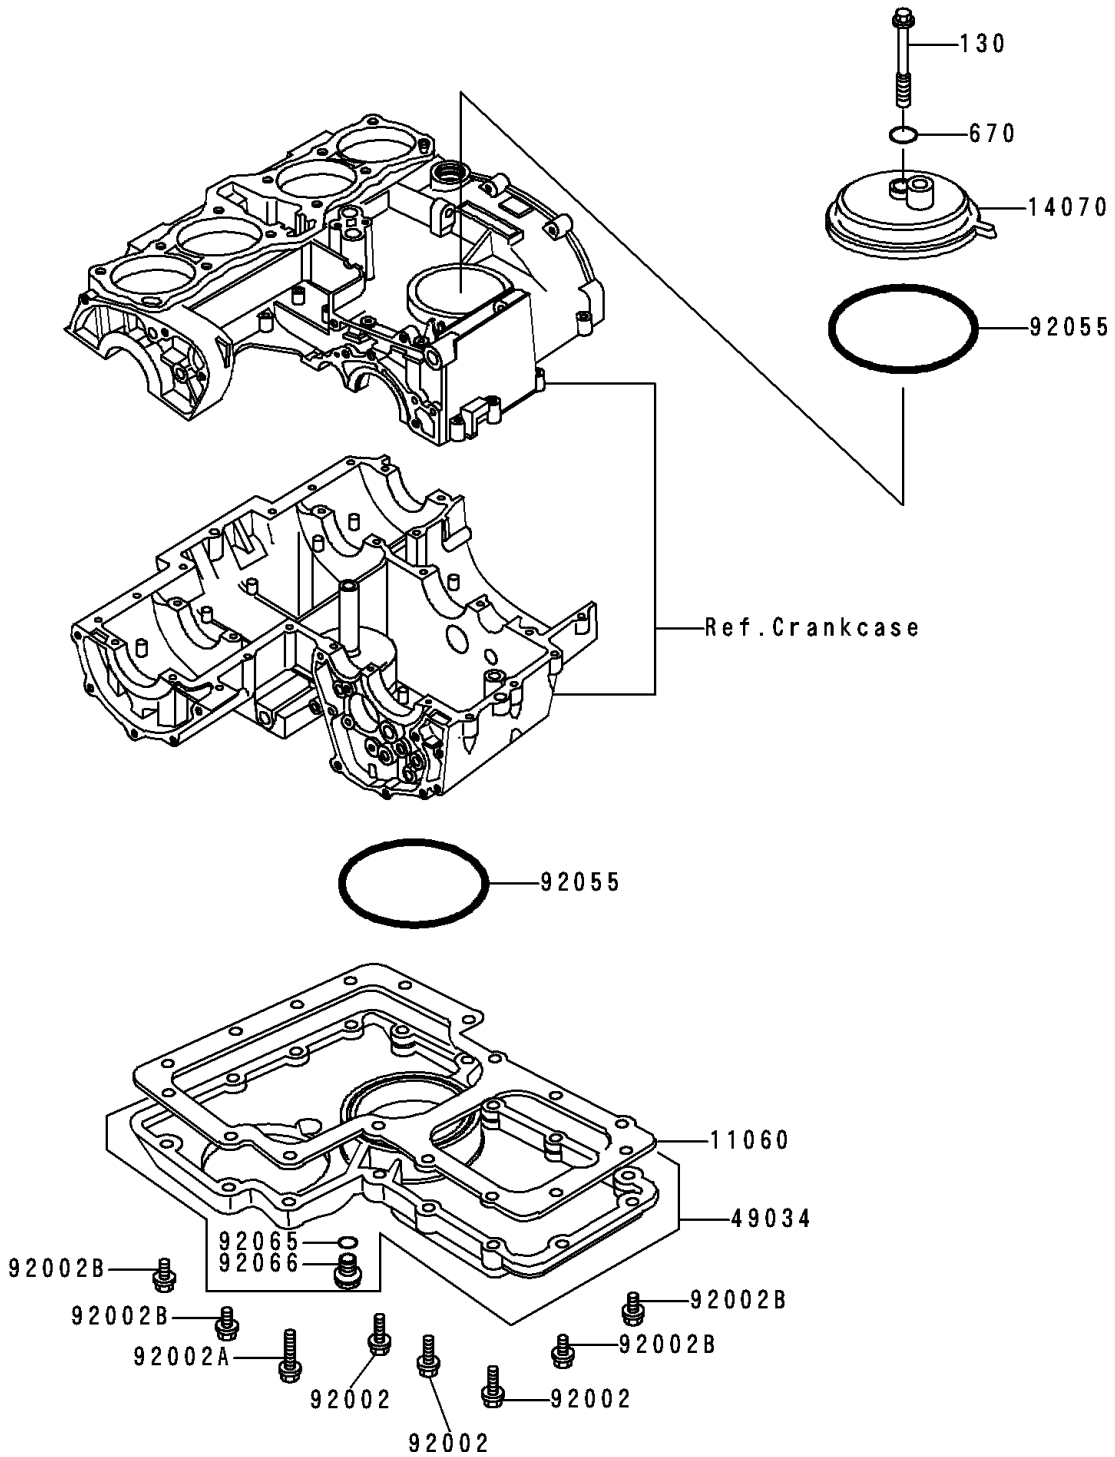

1997 Police 1000 PARTS DIAGRAM

Breather Cover/Oil Pan

E1432

1997 Police 1000 PARTS LIST

Breather Cover/Oil Pan

ITEM NAME	PART NUMBER	QUANTITY
BOLT-FLANGED (Ref # 130)	130Z0870	1
O RING,8MM (Ref # 670)	670B1508	1
GASKET,OIL PAN (Ref # 11060)	11060-1074	1
BODY-BREATHER,BLACK (Ref # 14070)	14070-1010	1
PAN-OIL (Ref # 49034)	49034-5018	1
BOLT,FLANGED,6X35 (Ref # 92002)	92002-1051	3
BOLT,6X45 (Ref # 92002A)	92002-1088	1
BOLT,6X25 (Ref # 92002B)	92002-1089	13
RING-O,91.6X3.4 (Ref # 92055)	92055-052	2
GASKET,12X22X2,DRAIN PLUG (Ref # 92065)	92065-097	1
PLUG,OIL DRAIN,12X15 (Ref # 92066)	92066-1174	1