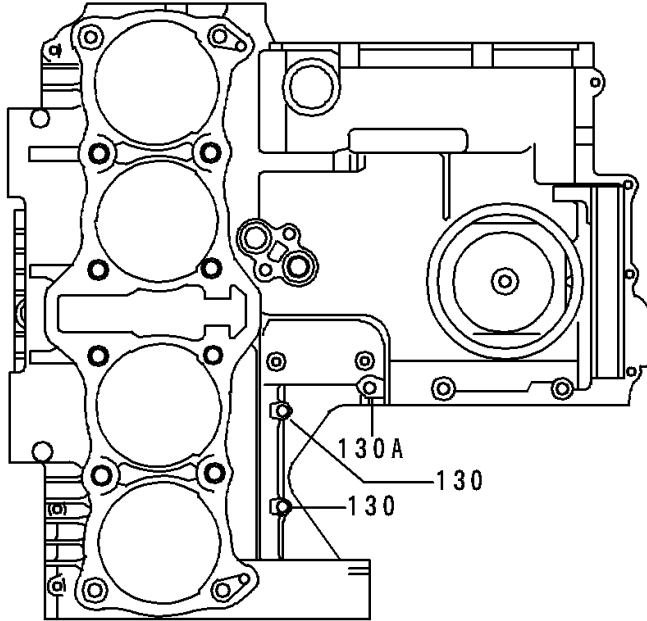

1997 Police 1000 PARTS DIAGRAM

Crankcase Bolt Pattern

E1412

1997 Police 1000 PARTS LIST

Crankcase Bolt Pattern

ITEM NAME	PART NUMBER	QUANTITY
BOLT-FLANGED (Ref # 130)	130Y0640	9
BOLT-FLANGED (Ref # 130A)	130Y0650	1
BOLT-FLANGED (Ref # 130B)	130Y0695	1