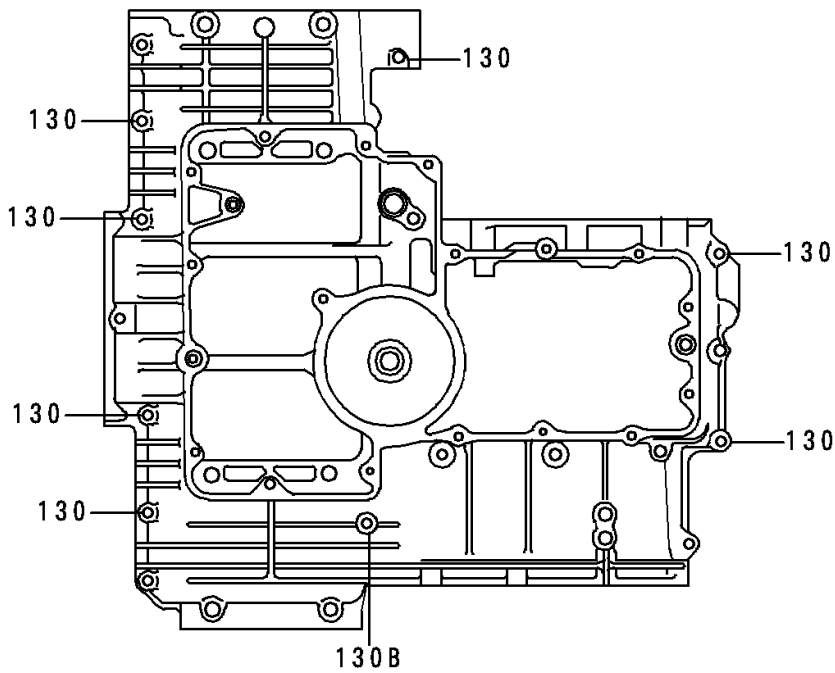

1997 Police 1000 PARTS DIAGRAM

Crankcase Bolt Pattern

E1412

1997 Police 1000 PARTS LIST

Crankcase Bolt Pattern

ITEM NAME	PART NUMBER	QUANTITY
BOLT-FLANGED (Ref # 130)	130Y0640	9
BOLT-FLANGED (Ref # 130A)	130Y0650	1
BOLT-FLANGED (Ref # 130B)	130Y0695	1