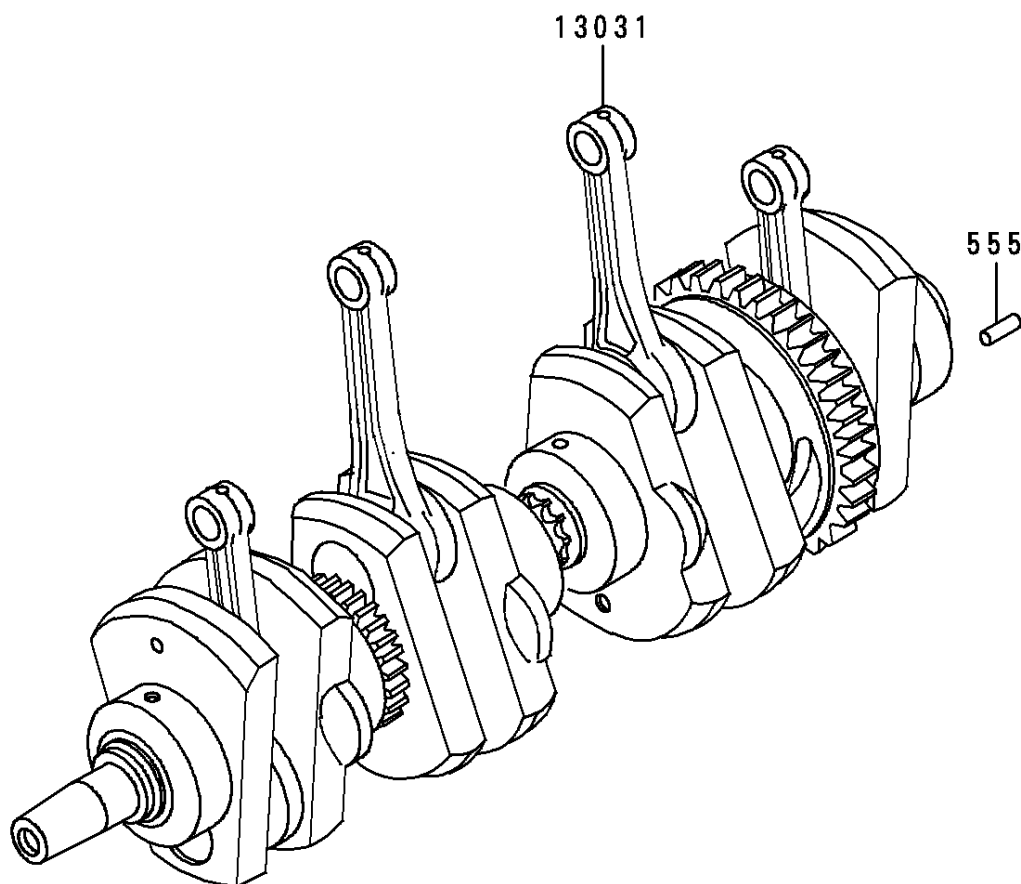

2000 Police 1000

PARTS DIAGRAM

Crankshaft

Kawasaki

Let the Good Times Roll®

E1321

2000 Police 1000

PARTS LIST

Crankshaft

ITEM NAME	PART NUMBER	QUANTITY
PIN-SPRING,4X8 (Ref # 555)	555A0408	1
CRANKSHAFT-COMP (Ref # 13031)	13031-1046	1