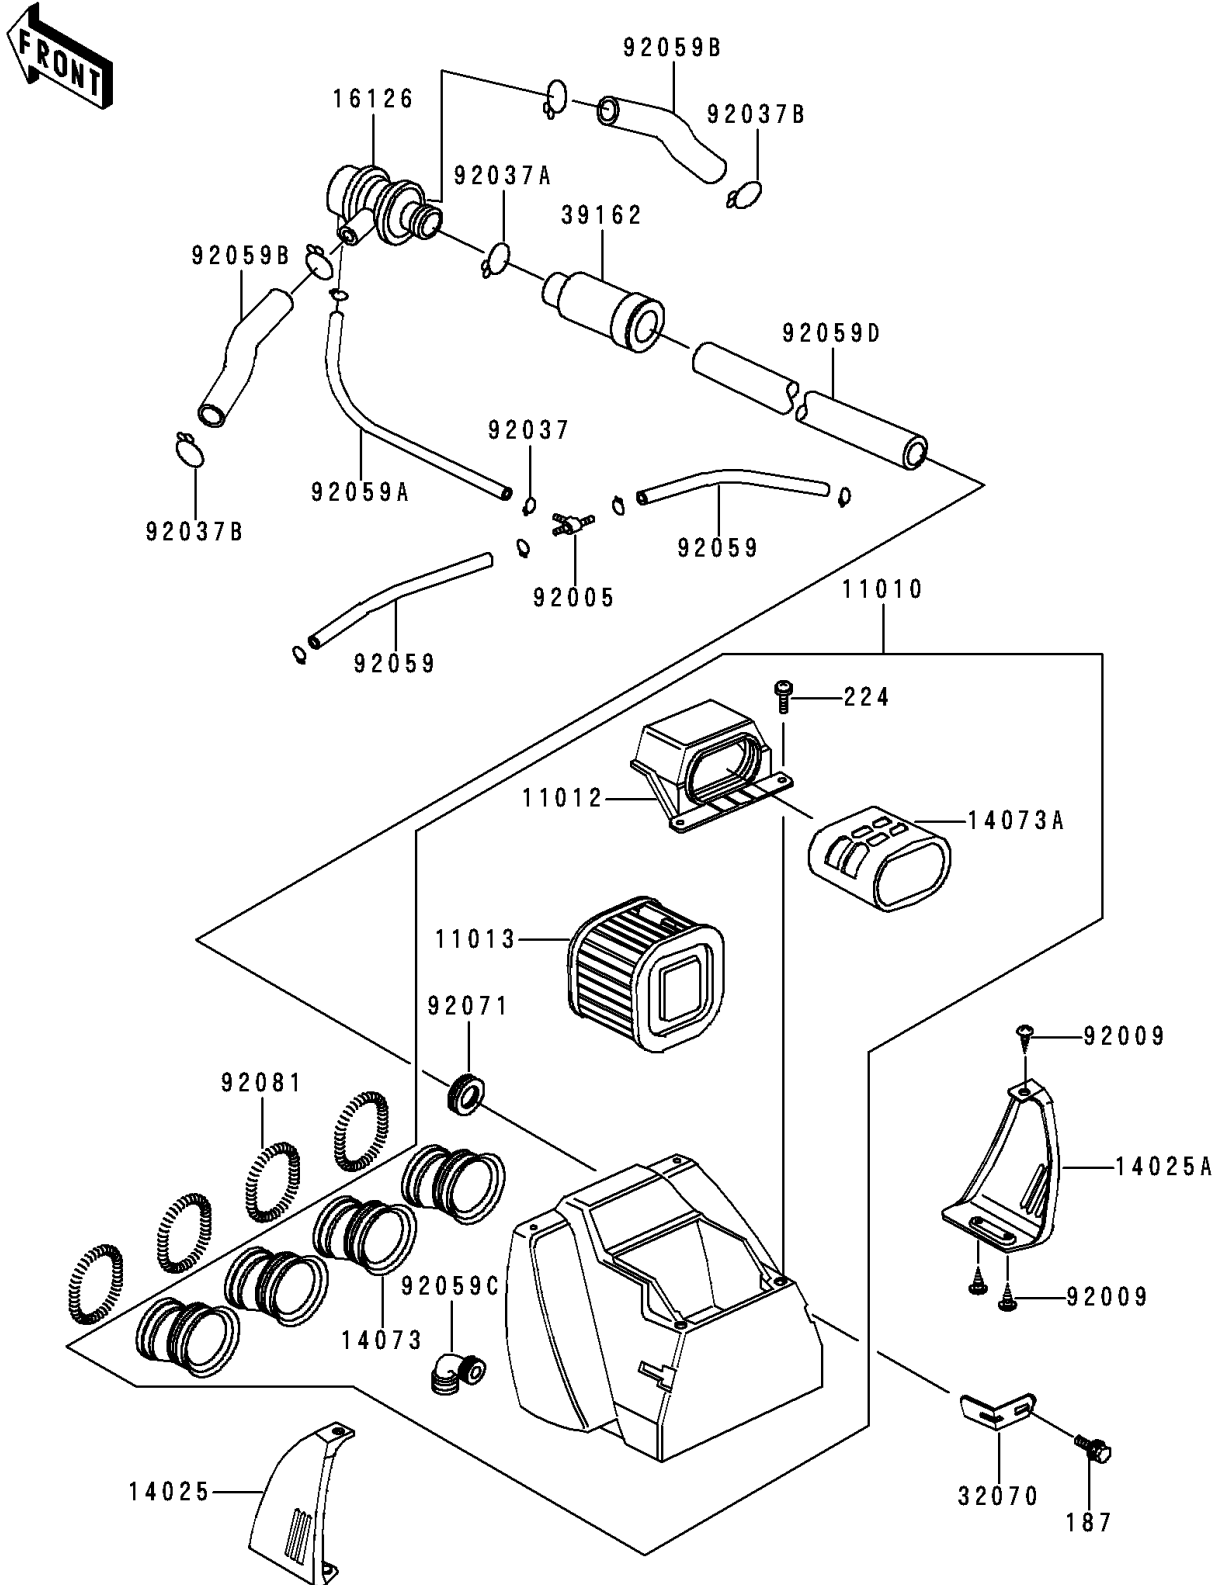

2000 Police 1000

PARTS DIAGRAM

Air Cleaner

E1130