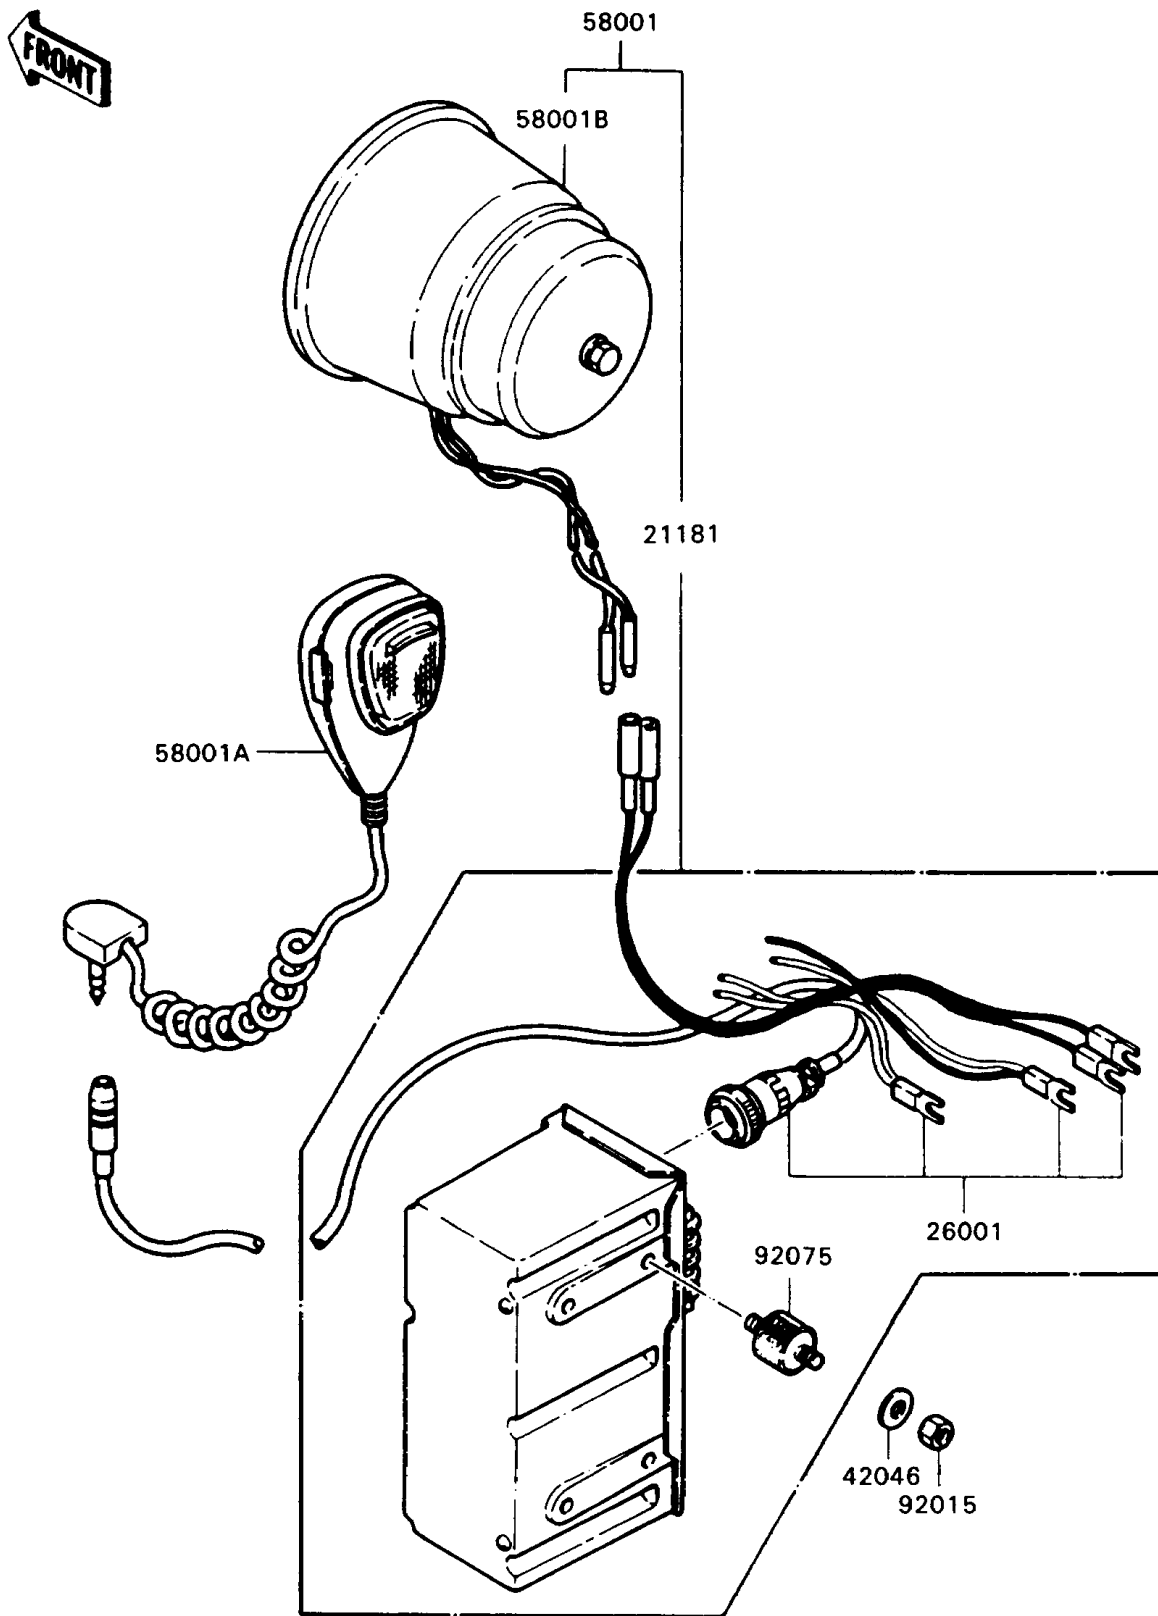

1995 Police 1000 PARTS DIAGRAM

Accessory

1995 Police 1000 PARTS LIST

Accessory

ITEM NAME	PART NUMBER	QUANTITY
AMPLIFIER (Ref # 21181)	21181-1057	1
HARNESS (Ref # 26001)	26001-4021	1
WASHWER (Ref # 42046)	42046-008	1
ASSY (Ref # 58001)	58001-1052	1
MICROPHONE (Ref # 58001A)	58001-4016	1
SPEAKER (Ref # 58001B)	58001-4019	1
NUT (Ref # 92015)	92015-4018	1
DAMPER (Ref # 92075)	92075-4035	1