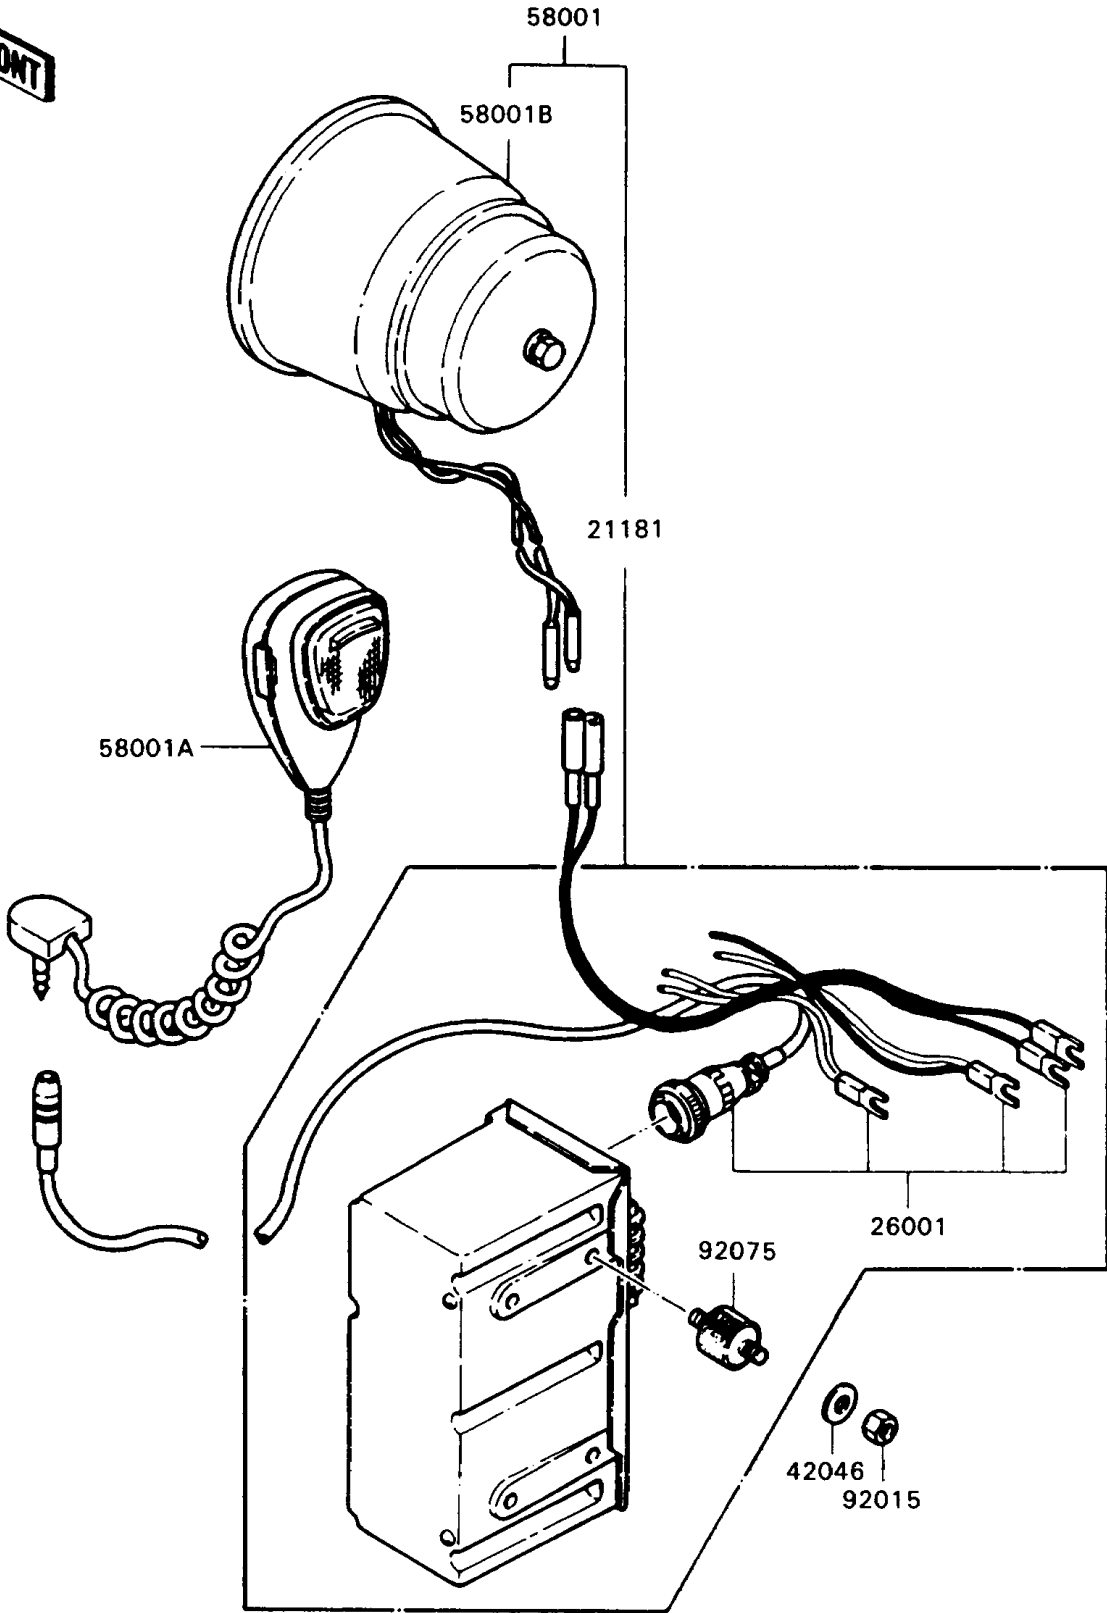

1994 Police 1000 PARTS DIAGRAM

Accessory

1994 Police 1000 PARTS LIST

Accessory

ITEM NAME	PART NUMBER	QUANTITY
AMPLIFIER (Ref # 21181)	21181-1057	1
HARNESS (Ref # 26001)	26001-4021	1
WASHWER (Ref # 42046)	42046-008	4
ASSY (Ref # 58001)	58001-1052	1
MICROPHONE (Ref # 58001A)	58001-4016	1
SPEAKER (Ref # 58001B)	58001-4019	1
NUT (Ref # 92015)	92015-4018	4
DAMPER (Ref # 92075)	92075-4035	4