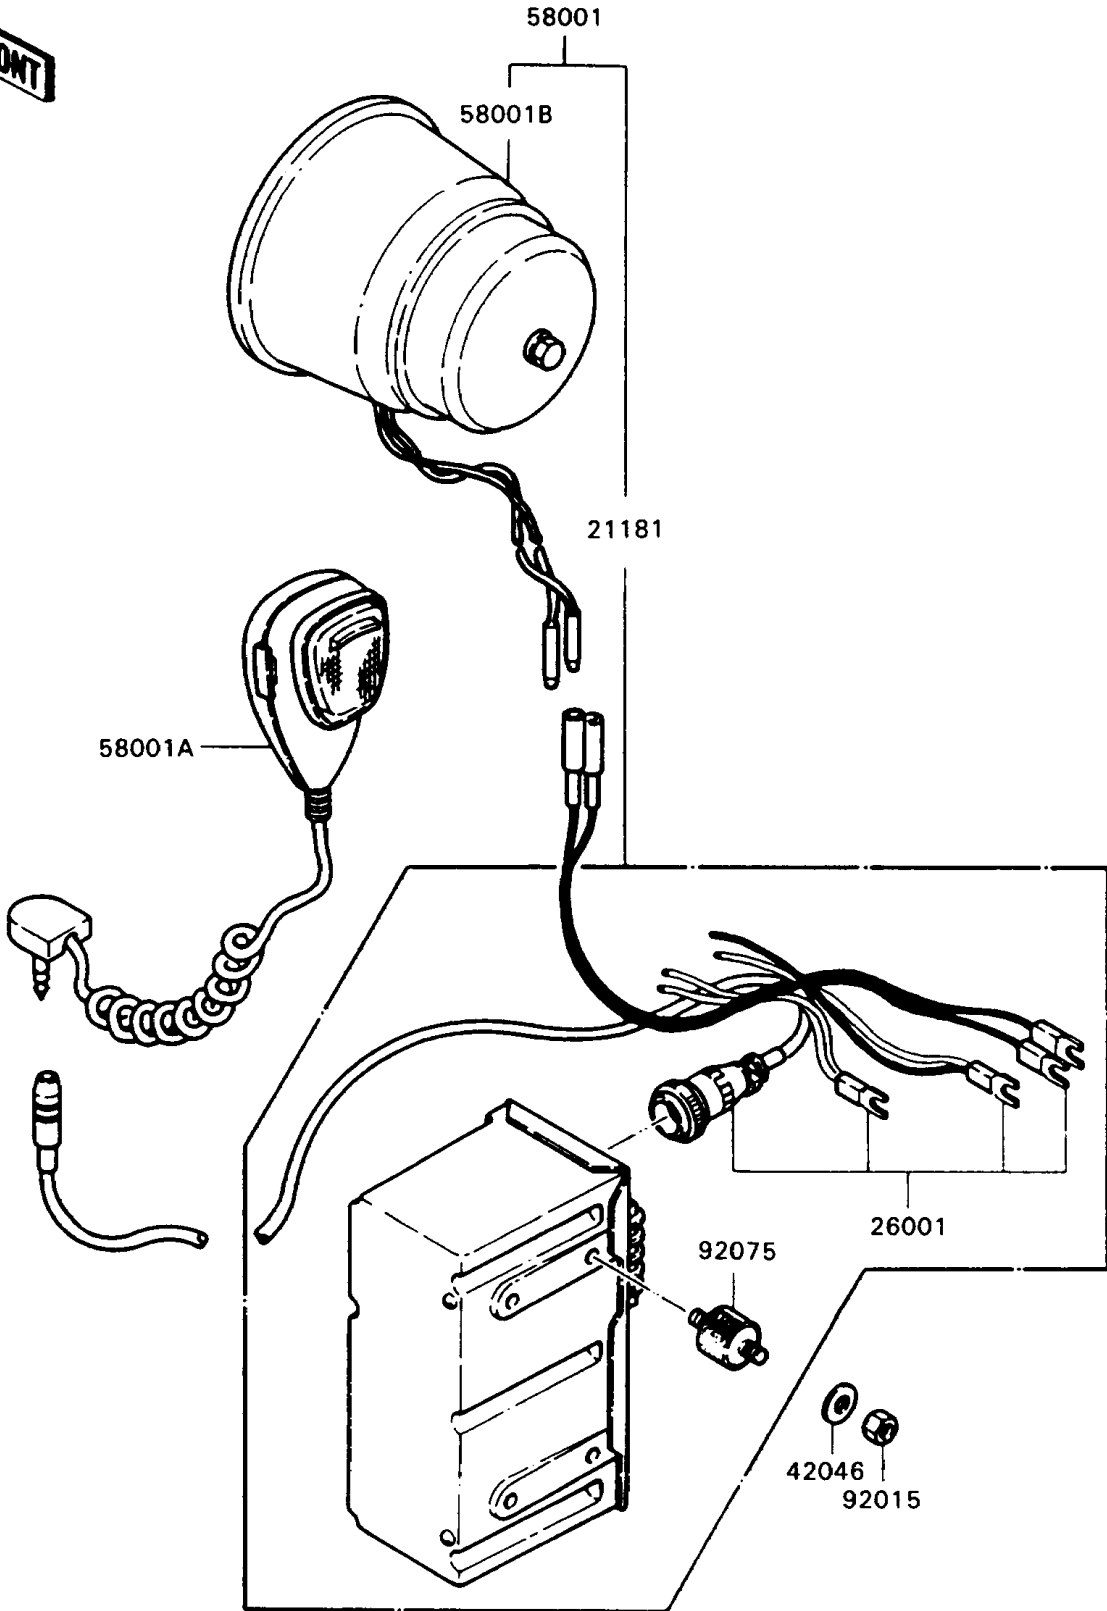

1993 Police 1000 PARTS DIAGRAM

Accessory

1993 Police 1000 PARTS LIST

Accessory

ITEM NAME	PART NUMBER	QUANTITY
AMPLIFIER (Ref # 21181)	21181-1057	1
HARNESS (Ref # 26001)	26001-4021	1
WASHWER (Ref # 42046)	42046-008	4
ASSY (Ref # 58001)	58001-1052	1
MICROPHONE (Ref # 58001A)	58001-4016	1
SPEAKER (Ref # 58001B)	58001-4019	1
NUT (Ref # 92015)	92015-4018	4
DAMPER (Ref # 92075)	92075-4035	4