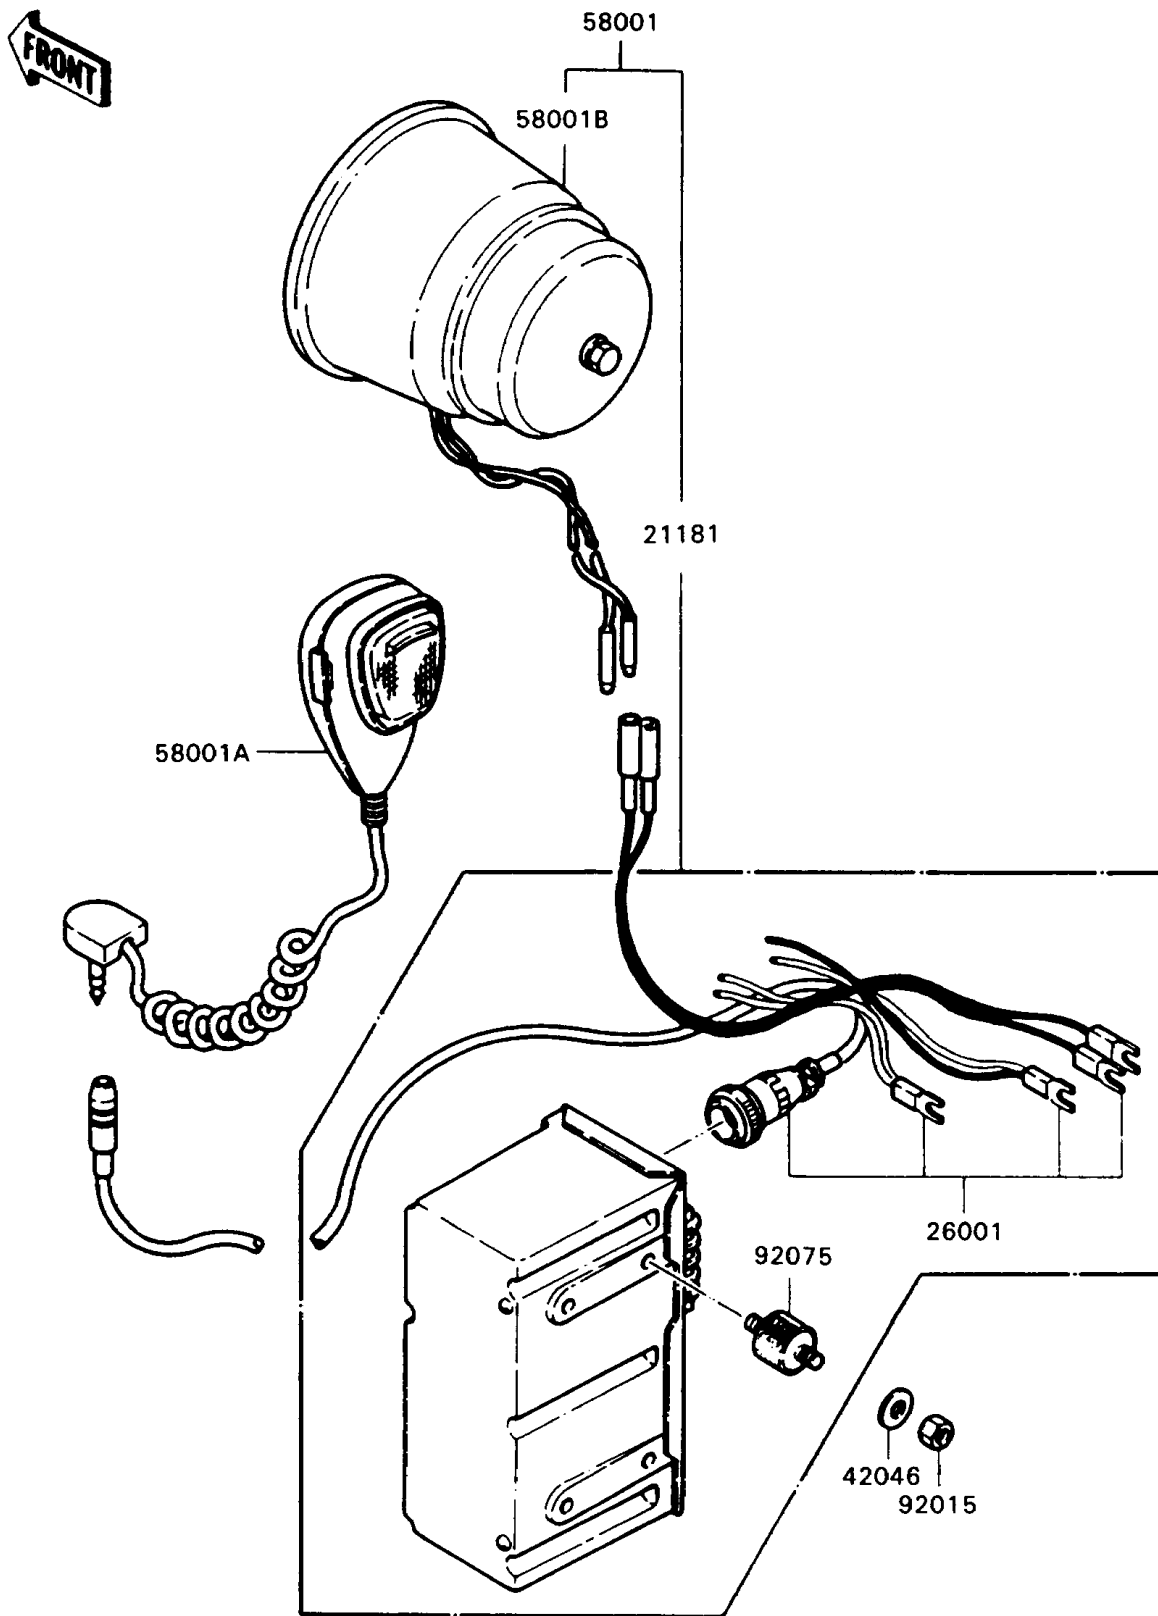

1991 Police 1000 PARTS DIAGRAM

Accessory

1991 Police 1000 PARTS LIST

Accessory

| ITEM NAME | PART NUMBER | QUANTITY |
|---------------------------|-------------|----------|
| AMPLIFIER (Ref # 21181) | 21181-1057 | 1 |
| HARNESS (Ref # 26001) | 26001-4021 | 1 |
| WASHWER (Ref # 42046) | 42046-008 | 1 |
| ASSY (Ref # 58001) | 58001-1052 | 1 |
| MICROPHONE (Ref # 58001A) | 58001-4016 | 1 |
| SPEAKER (Ref # 58001B) | 58001-4019 | 1 |
| NUT (Ref # 92015) | 92015-4018 | 1 |
| DAMPER (Ref # 92075) | 92075-4035 | 1 |