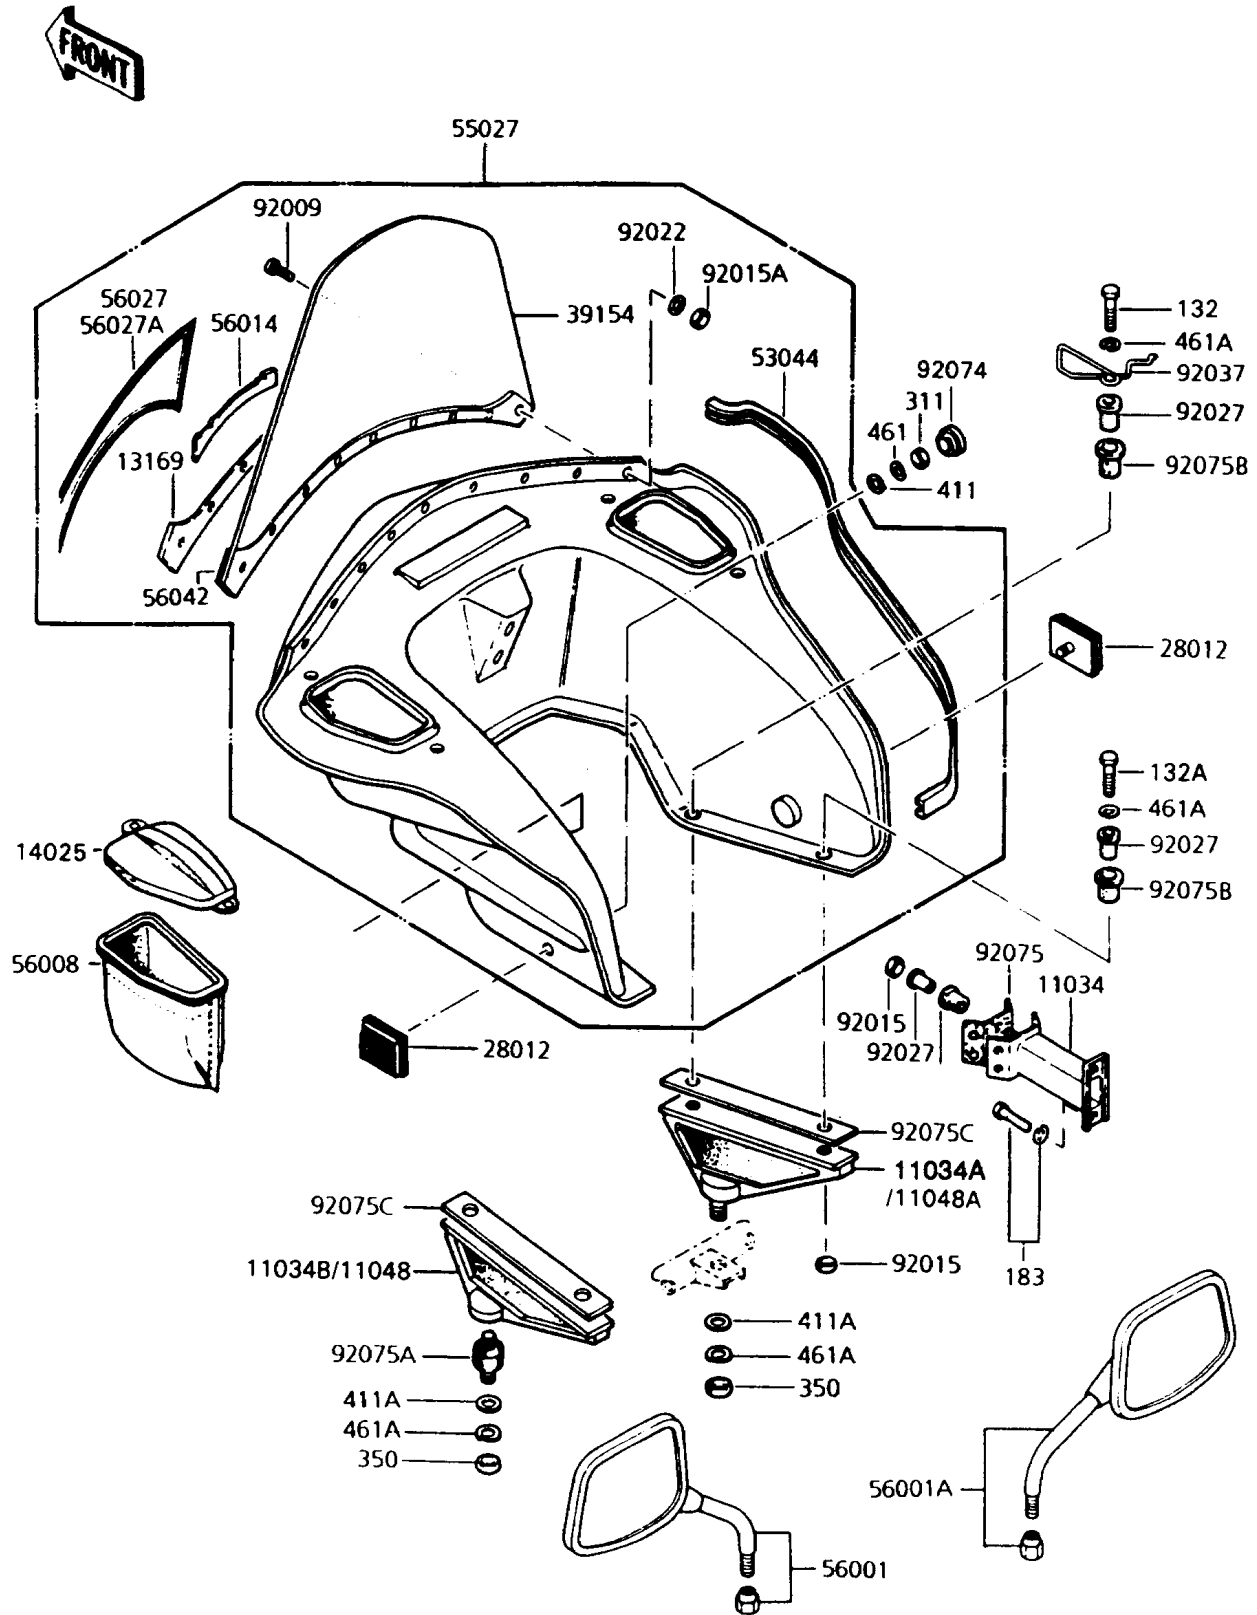

## 1995 Police 1000 PARTS DIAGRAM

Cowling

## 1995 Police 1000 PARTS LIST

### Cowling

ITEM NAME	PART NUMBER	QUANTITY
BRACKET,COWLING,FR (Ref # 11034)	11034-4089	1
BRACKET,COWLING,LH (Ref # 11048)	11048-1470	1
BRACKET,COWLING,RH (Ref # 11048A)	11048-1471	1
PLATE,WINDSHIELD (Ref # 13169)	13169-4014	1
COVER,BAG (Ref # 14025)	14025-4013	1
REFLECTOR-REFLEX (Ref # 28012)	28012-1003	1
WINDSHIELD (Ref # 39154)	39154-4003	1
TRIM,COWLING (Ref # 53044)	53044-4001	1
COWLING-ASSY,J.WHITE (Ref # 55027)	55027-4003-8C	1
MIRROR-ASSY,LH (Ref # 56001)	56001-1368	1
MIRROR-ASSY,RH (Ref # 56001A)	56001-1369	1
BAG (Ref # 56008)	56008-4003	1
EMBLEM,GOLD (Ref # 56014)	56014-4011	1
PATTERN,PINSTRIPES,RH (Ref # 56027)	56027-4055	1
PATTERN,PINSTRIPES,LH (Ref # 56027A)	56027-4056	1
ADHESIVE (Ref # 56042)	56042-4003	1
SCREW,PLASTIC,5X28 (Ref # 92009)	92009-4005	1
NUT,LOCK,8MM (Ref # 92015)	92015-1124	1
NUT,PLASTIC,5MM (Ref # 92015A)	92015-4014	1
WASHER,PLAIN,5MM,PLASTIC (Ref # 92022)	92022-4015	1
COLLAR (Ref # 92027)	92027-4015	1
CLAMP,COWLING HARNESS (Ref # 92037)	92037-4005	1
PLUG,25X2.5 (Ref # 92074)	92074-027	1
DAMPER,COWLING FITTING (Ref # 92075)	92075-1179	1
DAMPER,COWLING BRACKET (Ref # 92075A)	92075-4013	1
DAMPER (Ref # 92075B)	92075-4020	1
DAMPER,COWLING BRACKET (Ref # 92075C)	92075-4033	1
BOLT-FLANGED-SMALL (Ref # 132)	132E0830	1
BOLT-FLANGED-SMALL (Ref # 132A)	132E0835	1

## 1995 Police 1000 PARTS LIST

Cowling

ITEM NAME	PART NUMBER	QUANTITY
BOLT-UPSET-WS-SMALL (Ref # 183)	183G0816	1
NUT-HEX (Ref # 311)	311B0500	1
NUT-UNF INSERT (Ref # 350)	350BA1000	1
WASHER-PLAIN,5MM (Ref # 411)	411B0500	1
WASHER-PLAIN,8MM (Ref # 411A)	411B0800	1
WASHER-SPRING,5MM (Ref # 461)	461F0500	1
WASHER-SPRING,8MM (Ref # 461A)	461F0800	1