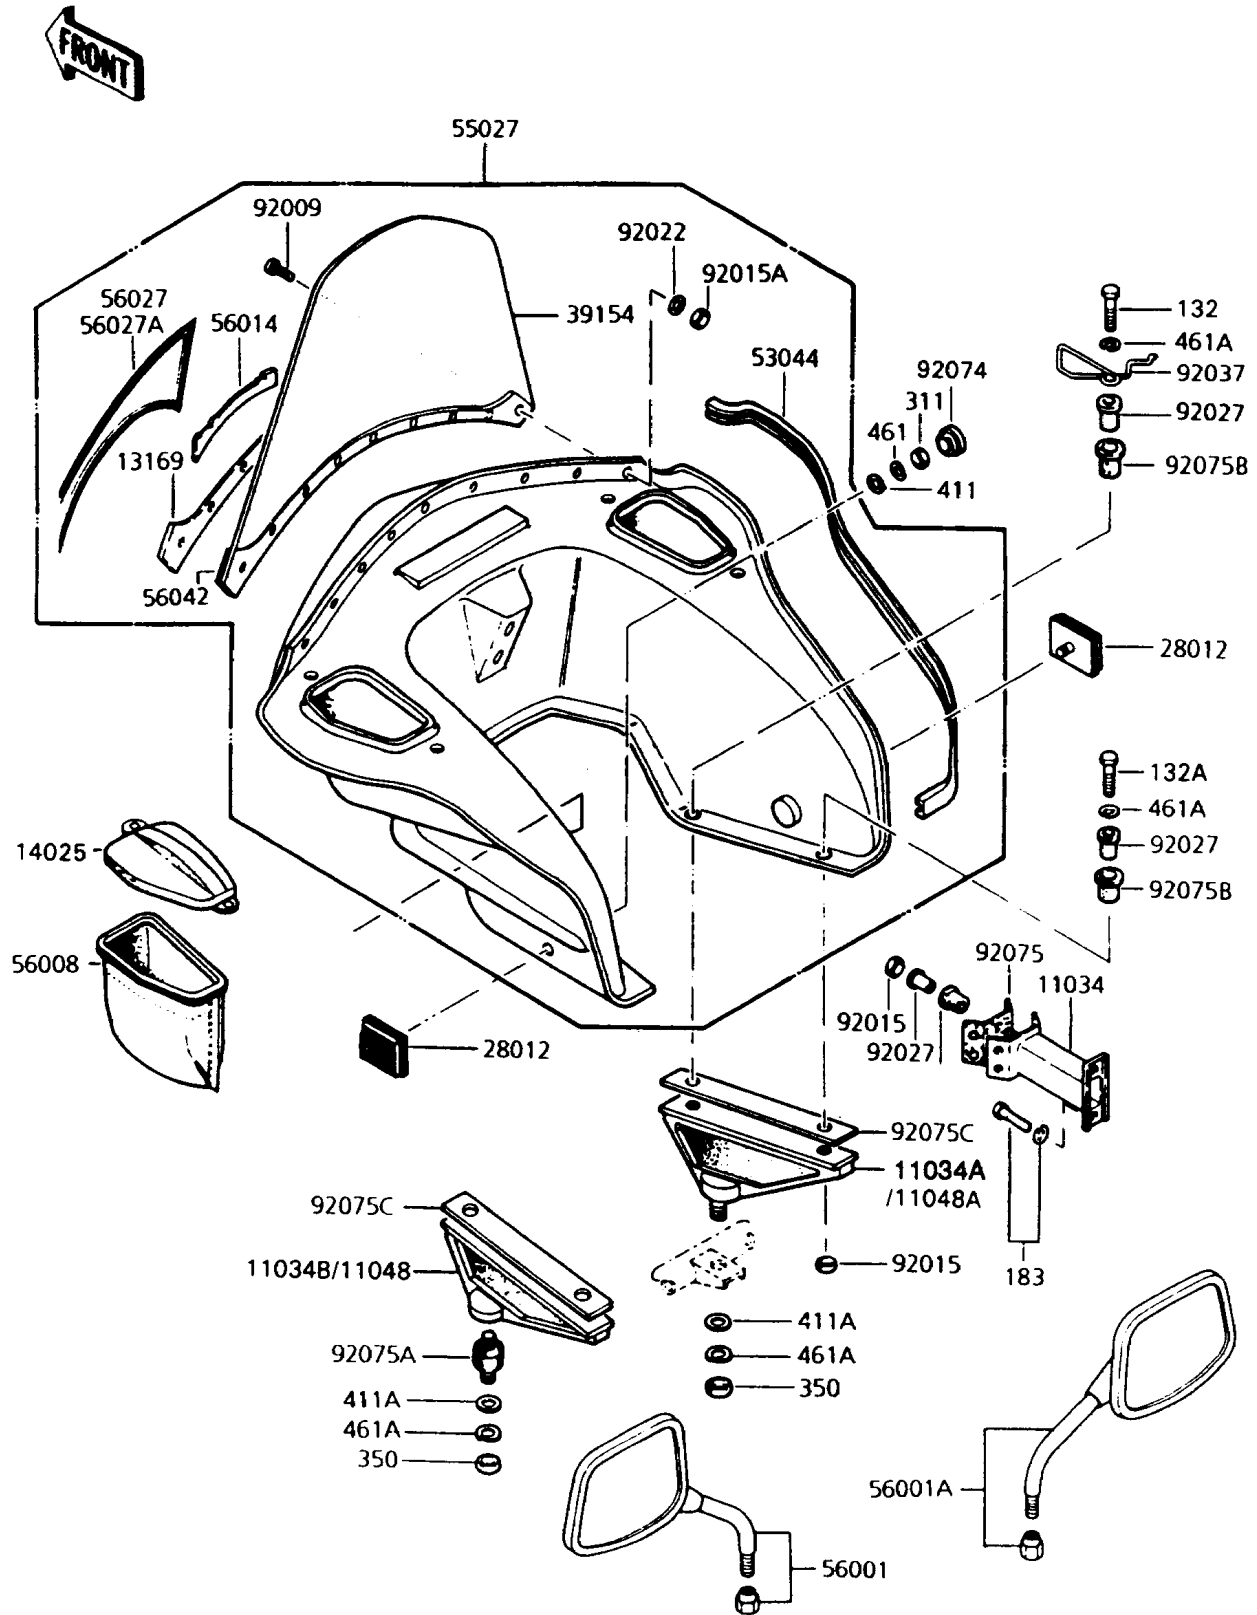

1994 Police 1000 PARTS DIAGRAM

Cowling

1994 Police 1000 PARTS LIST

Cowling

ITEM NAME	PART NUMBER	QUANTITY
BRACKET,COWLING,FR (Ref # 11034)	11034-4089	1
BRACKET,COWLING,LH (Ref # 11048)	11048-1470	1
BRACKET,COWLING,RH (Ref # 11048A)	11048-1471	1
PLATE,WINDSHIELD (Ref # 13169)	13169-4014	1
COVER,BAG (Ref # 14025)	14025-4013	2
REFLECTOR-REFLEX (Ref # 28012)	28012-1003	2
WINDSHIELD (Ref # 39154)	39154-4003	1
TRIM,COWLING (Ref # 53044)	53044-4001	2
COWLING-ASSY,J.WHITE (Ref # 55027)	55027-4003-8C	1
MIRROR-ASSY,LH (Ref # 56001)	56001-1368	1
MIRROR-ASSY,RH (Ref # 56001A)	56001-1369	1
BAG (Ref # 56008)	56008-4003	2
EMBLEM,GOLD (Ref # 56014)	56014-4011	1
PATTERN,PINSTRIPE,RH (Ref # 56027)	56027-4055	1
PATTERN,PINSTRIPE,LH (Ref # 56027A)	56027-4056	1
ADHESIVE (Ref # 56042)	56042-4003	1
SCREW,PLASTIC,5X28 (Ref # 92009)	92009-4005	9
NUT,LOCK,8MM (Ref # 92015)	92015-1124	4
NUT,PLASTIC,5MM (Ref # 92015A)	92015-4014	9
WASHER,PLAIN,5MM,PLASTIC (Ref # 92022)	92022-4015	9
COLLAR (Ref # 92027)	92027-4015	6
CLAMP,COWLING HARNESS (Ref # 92037)	92037-4005	1
PLUG,25X2.5 (Ref # 92074)	92074-027	2
DAMPER,COWLING FITTING (Ref # 92075)	92075-1179	1
DAMPER,COWLING BRACKET (Ref # 92075A)	92075-4013	2
DAMPER (Ref # 92075B)	92075-4020	6
DAMPER,COWLING BRACKET (Ref # 92075C)	92075-4033	2
BOLT-FLANGED-SMALL (Ref # 132)	132E0830	2
BOLT-FLANGED-SMALL (Ref # 132A)	132E0835	2

1994 Police 1000 PARTS LIST

Cowling

ITEM NAME	PART NUMBER	QUANTITY
BOLT-UPSET-WS-SMALL (Ref # 183)	183G0816	2
NUT-HEX (Ref # 311)	311B0500	2
NUT-UNF INSERT (Ref # 350)	350BA1000	2
WASHER-PLAIN,5MM (Ref # 411)	411B0500	2
WASHER-PLAIN,8MM (Ref # 411A)	411B0800	2
WASHER-SPRING,5MM (Ref # 461)	461F0500	2
WASHER-SPRING,8MM (Ref # 461A)	461F0800	2