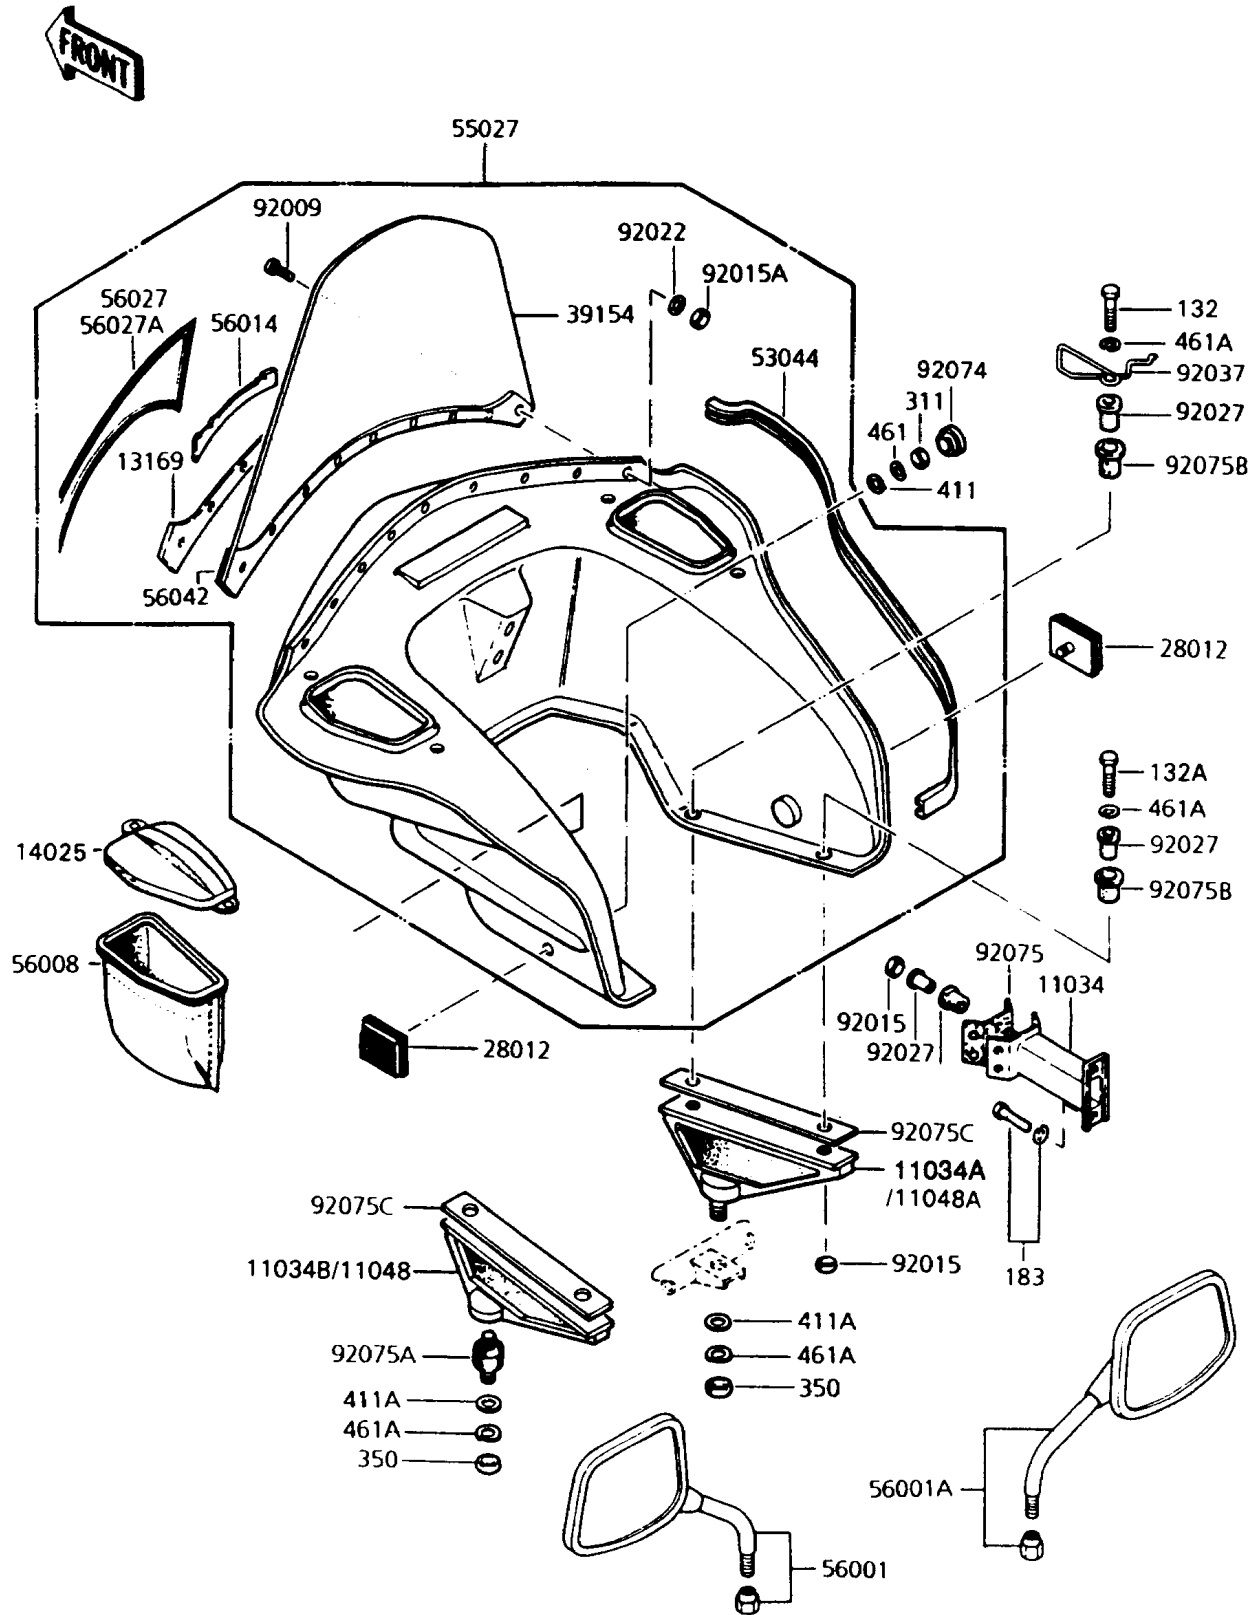

# 1993 Police 1000 PARTS DIAGRAM

Cowling

# 1993 Police 1000 PARTS LIST

## Cowling

ITEM NAME	PART NUMBER	QUANTITY
BOLT-UPSET-WS-SMALL (Ref # 183)	183G0816	2
NUT-HEX (Ref # 311)	311B0500	2
NUT-UNF INSERT (Ref # 350)	350BA1000	2
WASHER-PLAIN,5MM (Ref # 411)	411B0500	2
WASHER-PLAIN,8MM (Ref # 411A)	411B0800	2
WASHER-SPRING,5MM (Ref # 461)	461F0500	2
WASHER-SPRING,8MM (Ref # 461A)	461F0800	2