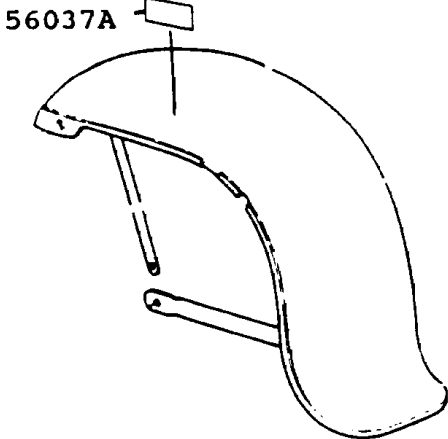

1995 Police 1000 PARTS DIAGRAM

Labels

1995 Police 1000 PARTS LIST

Labels

ITEM NAME	PART NUMBER	QUANTITY
LABEL-MANUAL,CHAIN (Ref # 56031)	56031-1157	1
LABEL-MANUAL,BATTERY VENT (Ref # 56031A)	56031-1159	1
LABEL-MANUAL,OIL & OIL FILTER (Ref # 56031B)	56031-1162	1
LABEL-MANUAL,DAILY SAFETY (Ref # 56031C)	56031-1188	1
LABEL-SPECIFICATION,TIRE&LOAD (Ref # 56037)	56037-1633	1
LABEL-WARNING,BREAK IN CAUTION (Ref # 56040)	56040-1007	1
LABEL-WARNING,AIR INTAKE (Ref # 56040A)	56040-1014	1
LABEL-WARNING (Ref # 56040B)	56040-1159	1