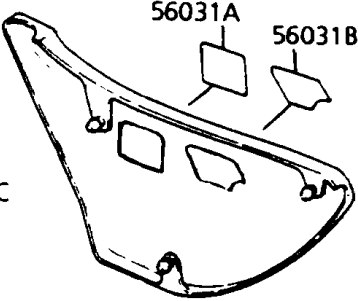

1995 Police 1000 PARTS DIAGRAM

Labels

1995 Police 1000 PARTS LIST

Labels

ITEM NAME	PART NUMBER	QUANTITY
LABEL-MANUAL,CHAIN (Ref # 56031)	56031-1157	1
LABEL-MANUAL,BATTERY VENT (Ref # 56031A)	56031-1159	1
LABEL-MANUAL,OIL & OIL FILTER (Ref # 56031B)	56031-1162	1
LABEL-MANUAL,DAILY SAFETY (Ref # 56031C)	56031-1188	1
LABEL-SPECIFICATION,TIRE&LOAD (Ref # 56037)	56037-1633	1
LABEL-WARNING,BREAK IN CAUTION (Ref # 56040)	56040-1007	1
LABEL-WARNING,AIR INTAKE (Ref # 56040A)	56040-1014	1
LABEL-WARNING (Ref # 56040B)	56040-1159	1