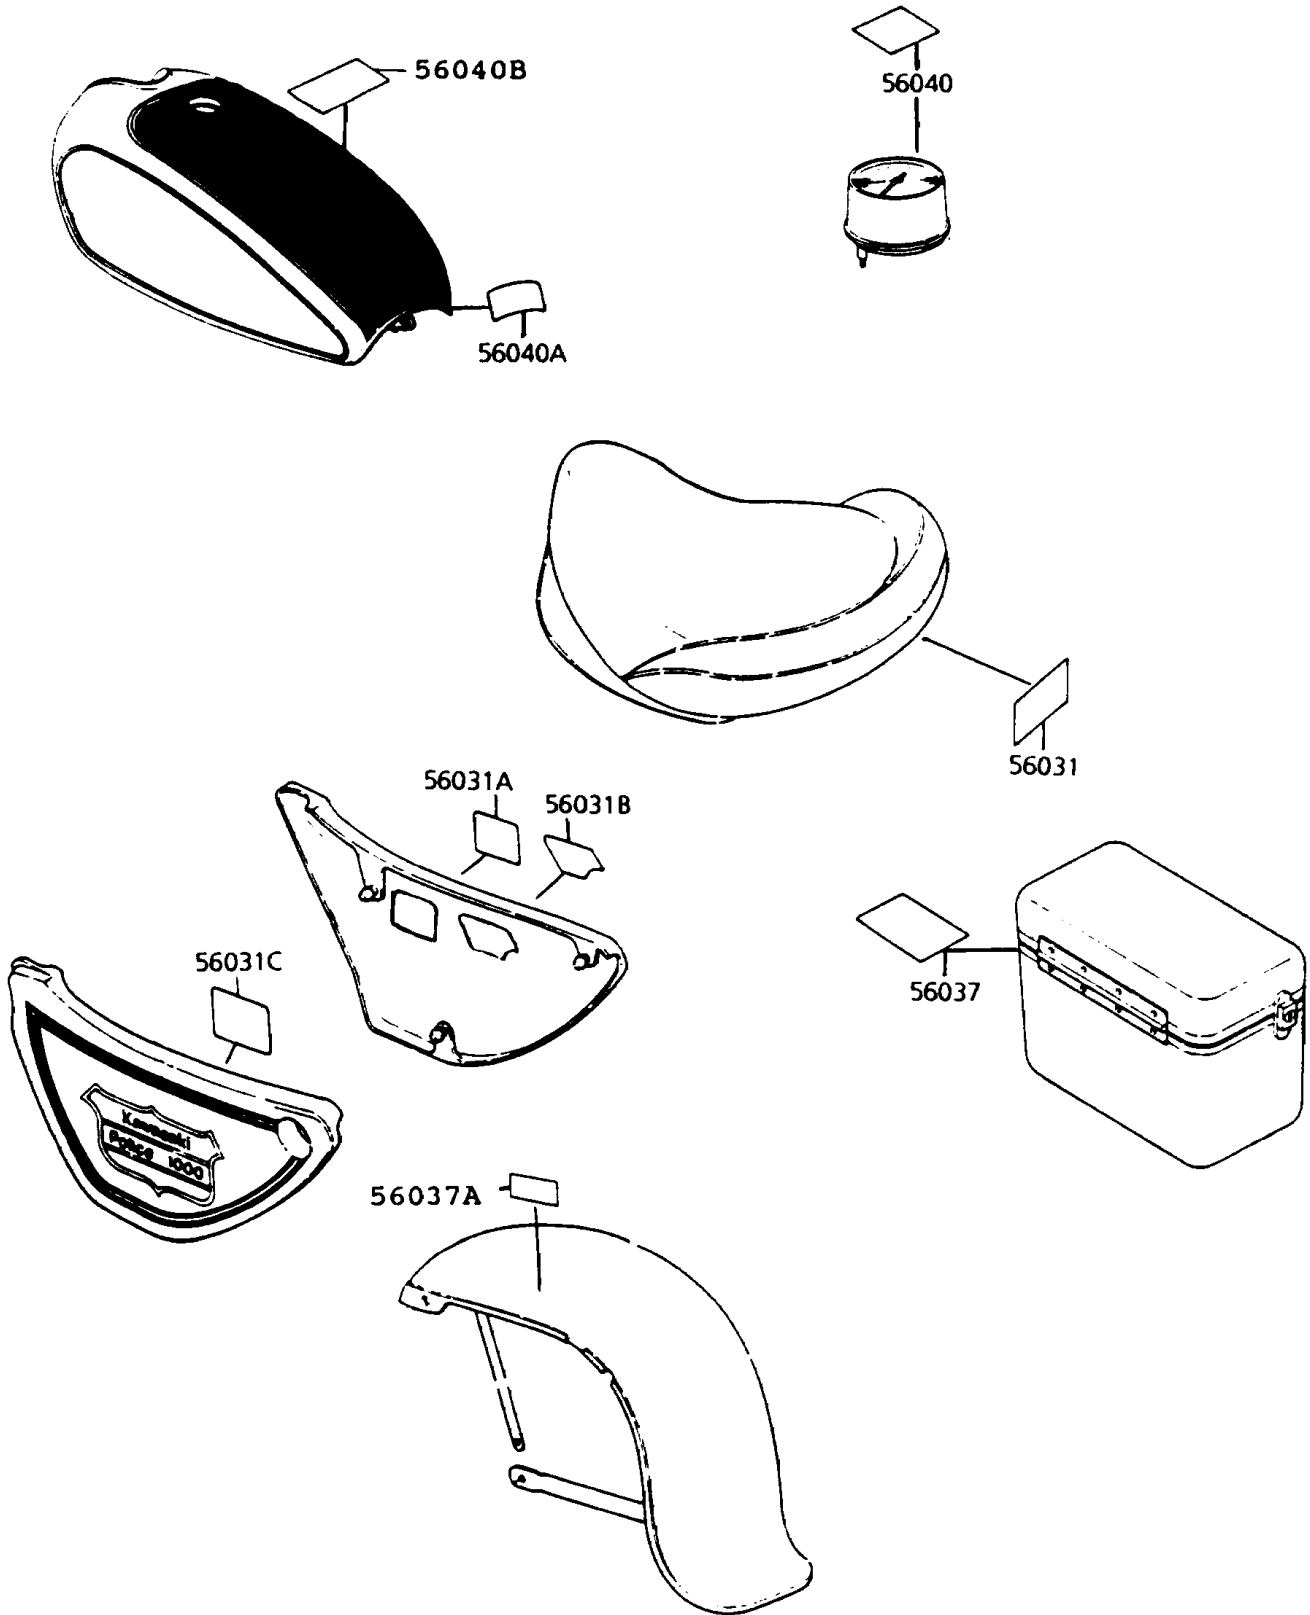

1994 Police 1000 PARTS DIAGRAM

Labels

1994 Police 1000 PARTS LIST

Labels

ITEM NAME	PART NUMBER	QUANTITY
LABEL-MANUAL,CHAIN (Ref # 56031)	56031-1157	1
LABEL-MANUAL,BATTERY VENT (Ref # 56031A)	56031-1159	1
LABEL-MANUAL,OIL & OIL FILTER (Ref # 56031B)	56031-1162	1
LABEL-MANUAL,DAILY SAFETY (Ref # 56031C)	56031-1188	1
LABEL-SPECIFICATION,TIRE&LOAD (Ref # 56037)	56037-1633	1
LABEL-WARNING,BREAK IN CAUTION (Ref # 56040)	56040-1007	1
LABEL-WARNING,AIR INTAKE (Ref # 56040A)	56040-1014	1
LABEL-WARNING (Ref # 56040B)	56040-1159	1