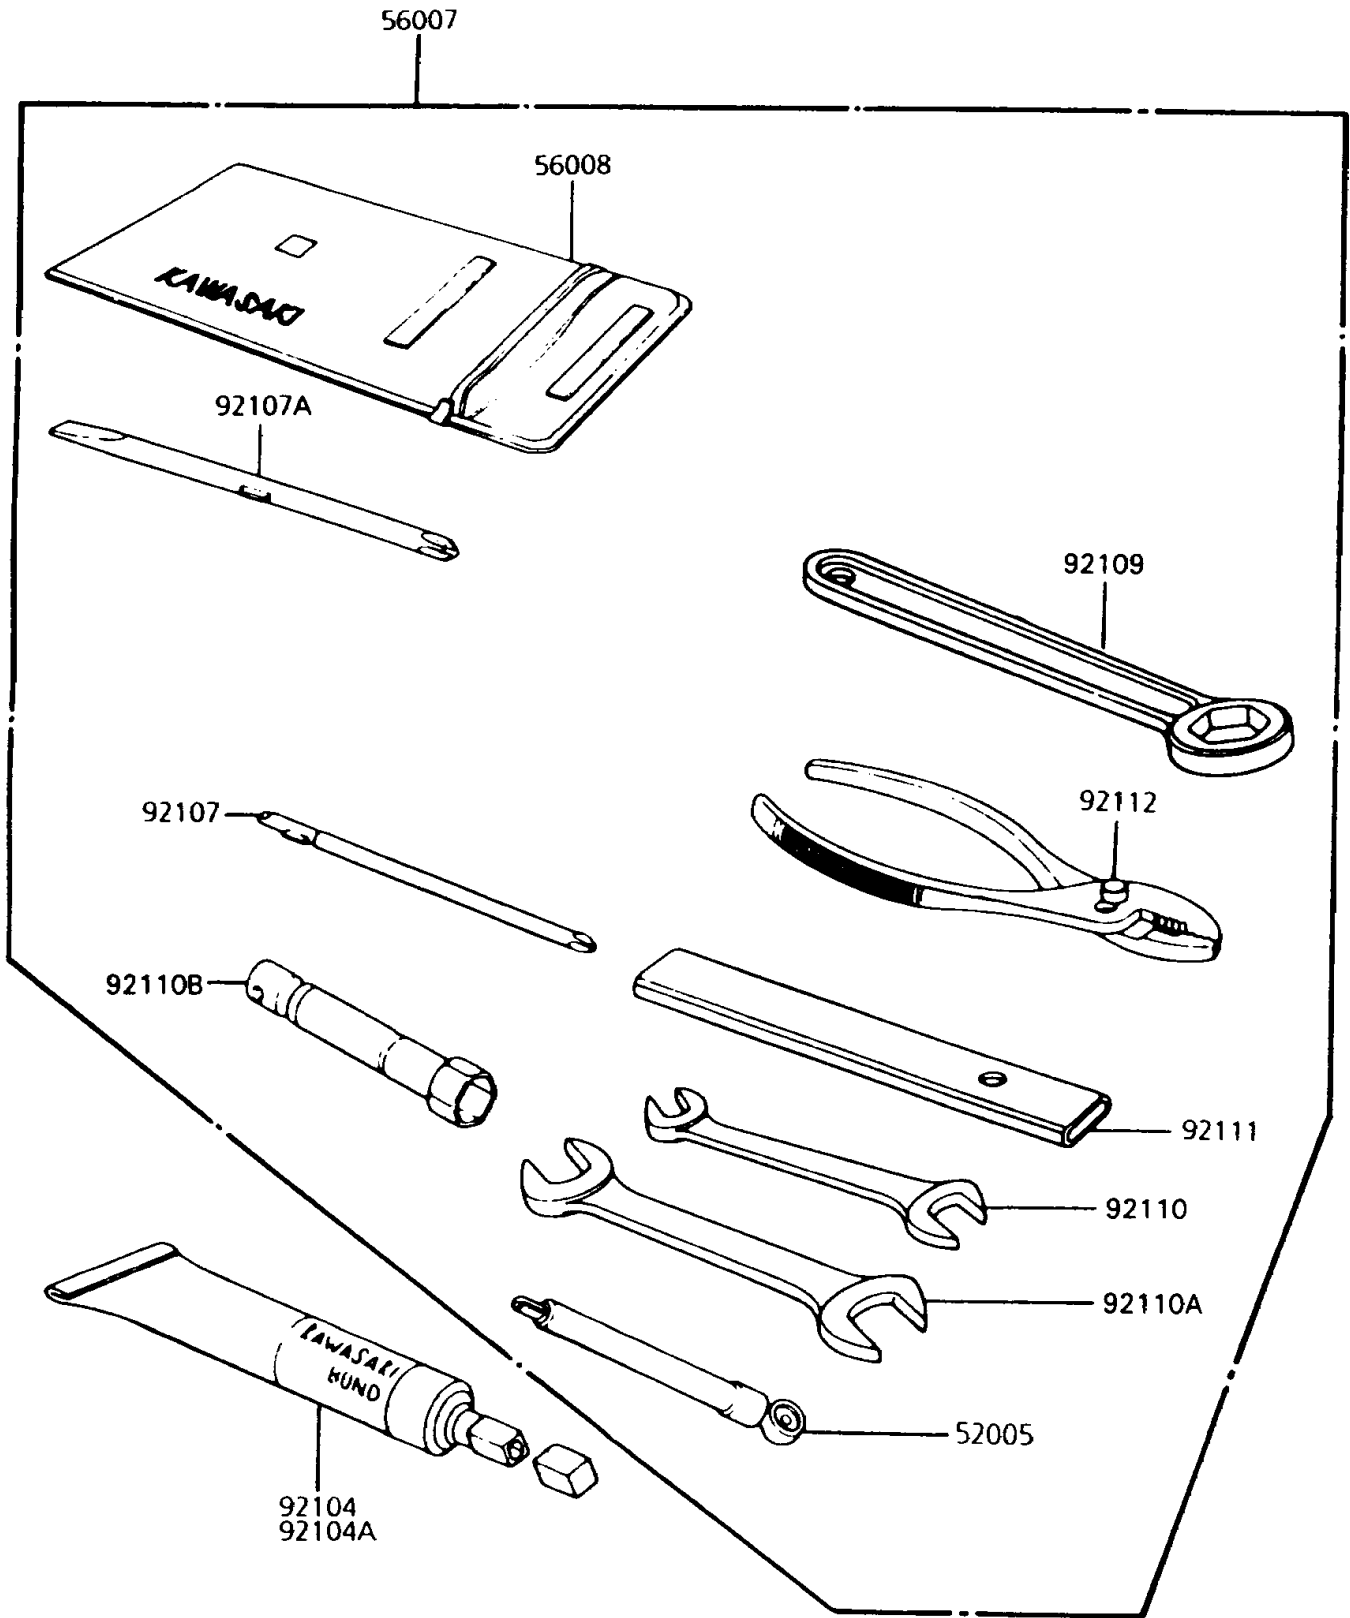

## 1995 Police 1000 PARTS DIAGRAM

Owner's Tools

## 1995 Police 1000 PARTS LIST

Owner's Tools

ITEM NAME	PART NUMBER	QUANTITY
GAUGE,AIR,3.5KG/CM2 (Ref # 52005)	52005-1031	1
TOOLKIT (Ref # 56007)	56007-1247	1
BAG,TOOL (Ref # 56008)	56008-006	1
GASKET-LIQUID,TUBE,100G,SILVER (Ref # 92104)	92104-002	1
GASKET-LIQUID,TUBE,100G,BLACK (Ref # 92104A)	92104-1003	1
TOOL-DRIVER,#3PHILLIPS (Ref # 92107)	92107-1002	1
TOOL-DRIVER,#2PHILLIPS&SLOT (Ref # 92107A)	92107-1052	1
TOOL-WRENCH,BOX END,27MM (Ref # 92109)	92109-009	1
TOOL-WRENCH,OPEN END,10X12 (Ref # 92110)	92110-1038	1
TOOL-WRENCH,OPEN END,14X17 (Ref # 92110A)	92110-1045	1
TOOL-WRENCH,BOX,21MM (Ref # 92110B)	92110-1115	1
TOOL-BAR,BOX END WRENCH (Ref # 92111)	92111-1052	1
TOOL-PLIERS (Ref # 92112)	92112-003	1