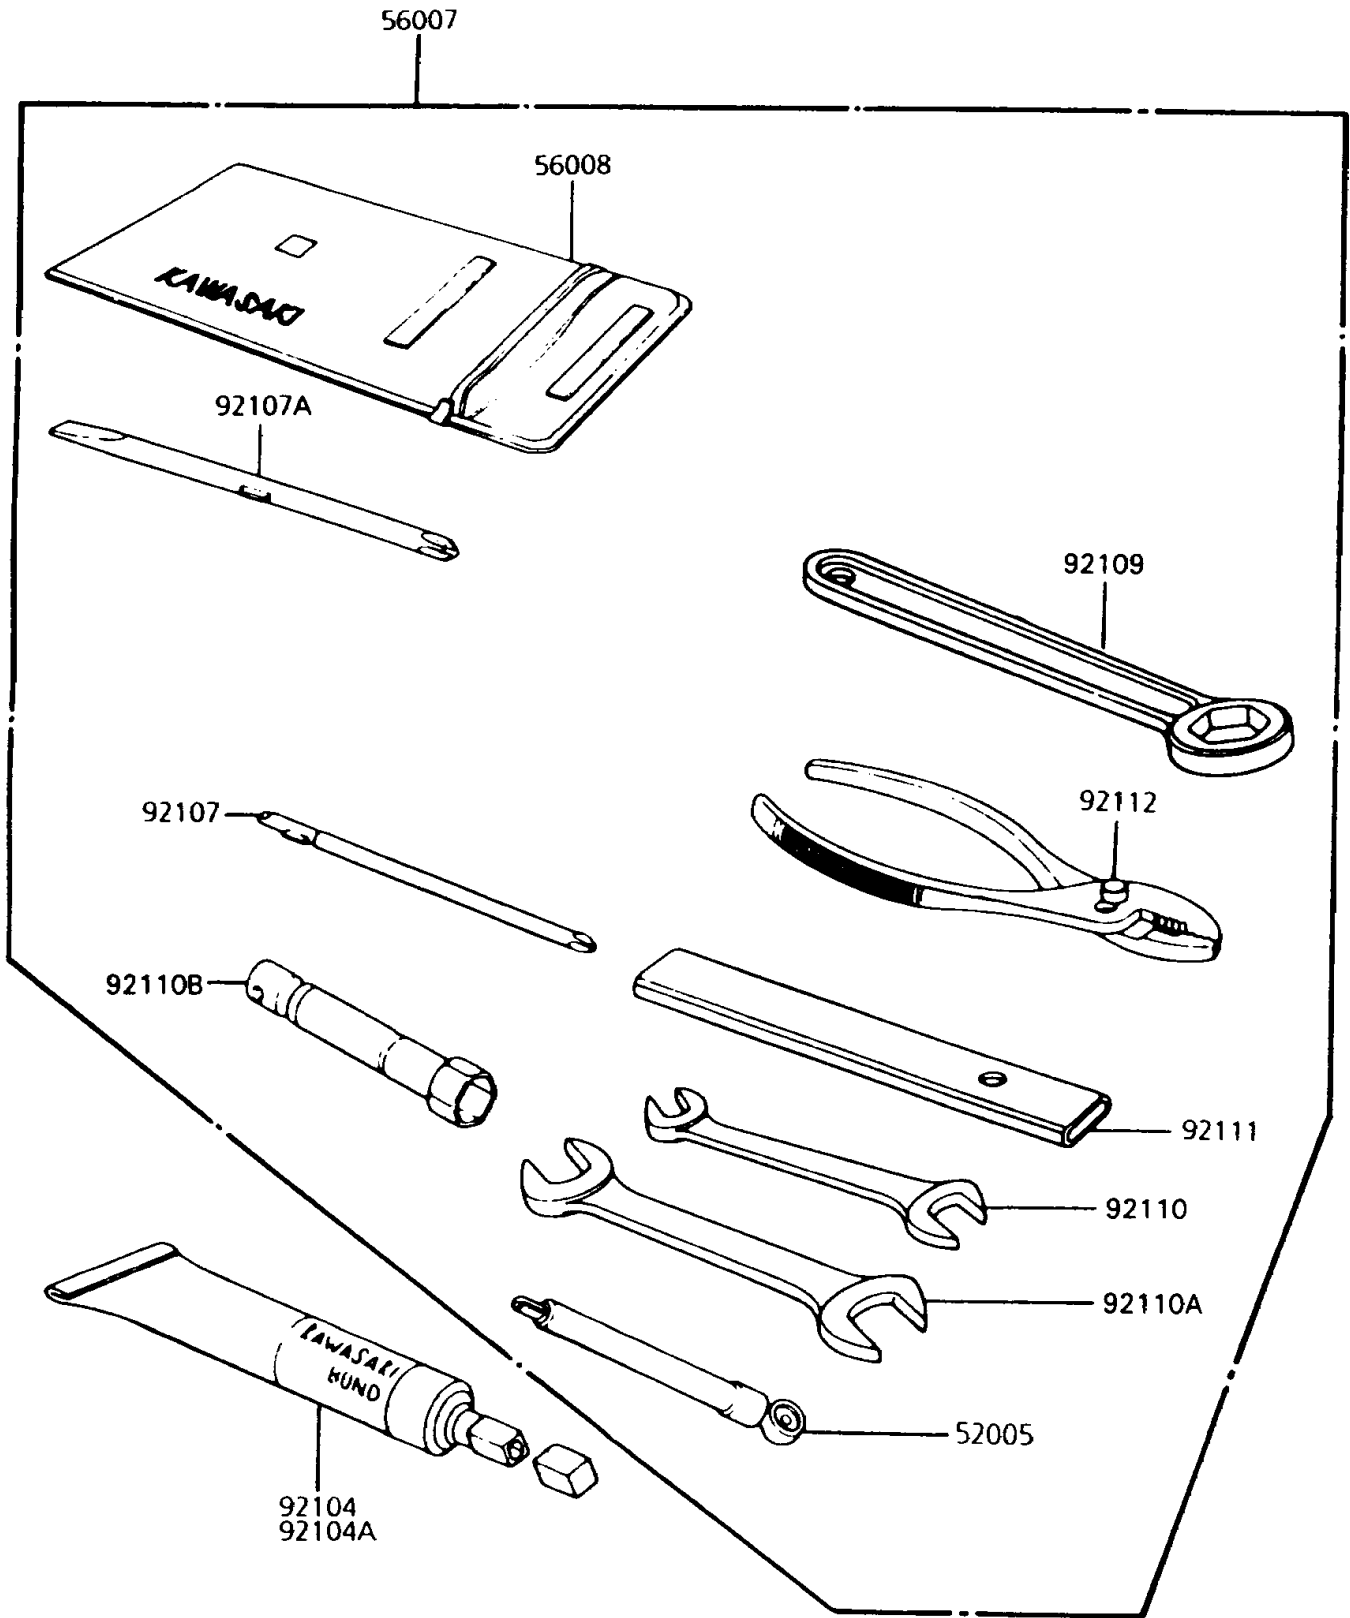

1994 Police 1000 PARTS DIAGRAM

Owner's Tools

1994 Police 1000 PARTS LIST

Owner's Tools

ITEM NAME	PART NUMBER	QUANTITY
GAUGE,AIR,3.5KG/CM2 (Ref # 52005)	52005-1031	1
TOOLKIT (Ref # 56007)	56007-1247	1
BAG,TOOL (Ref # 56008)	56008-006	1
GASKET-LIQUID,TUBE,100G,SILVER (Ref # 92104)	92104-002	1
GASKET-LIQUID,TUBE,100G,BLACK (Ref # 92104A)	92104-1003	1
TOOL-DRIVER,#3PHILLIPS (Ref # 92107)	92107-1002	1
TOOL-DRIVER,#2PHILLIPS&SLOT (Ref # 92107A)	92107-1052	1
TOOL-WRENCH,BOX END,27MM (Ref # 92109)	92109-009	1
TOOL-WRENCH,OPEN END,10X12 (Ref # 92110)	92110-1038	1
TOOL-WRENCH,OPEN END,14X17 (Ref # 92110A)	92110-1045	1
TOOL-WRENCH,BOX,21MM (Ref # 92110B)	92110-1115	1
TOOL-BAR,BOX END WRENCH (Ref # 92111)	92111-1052	1
TOOL-PLIERS (Ref # 92112)	92112-003	1