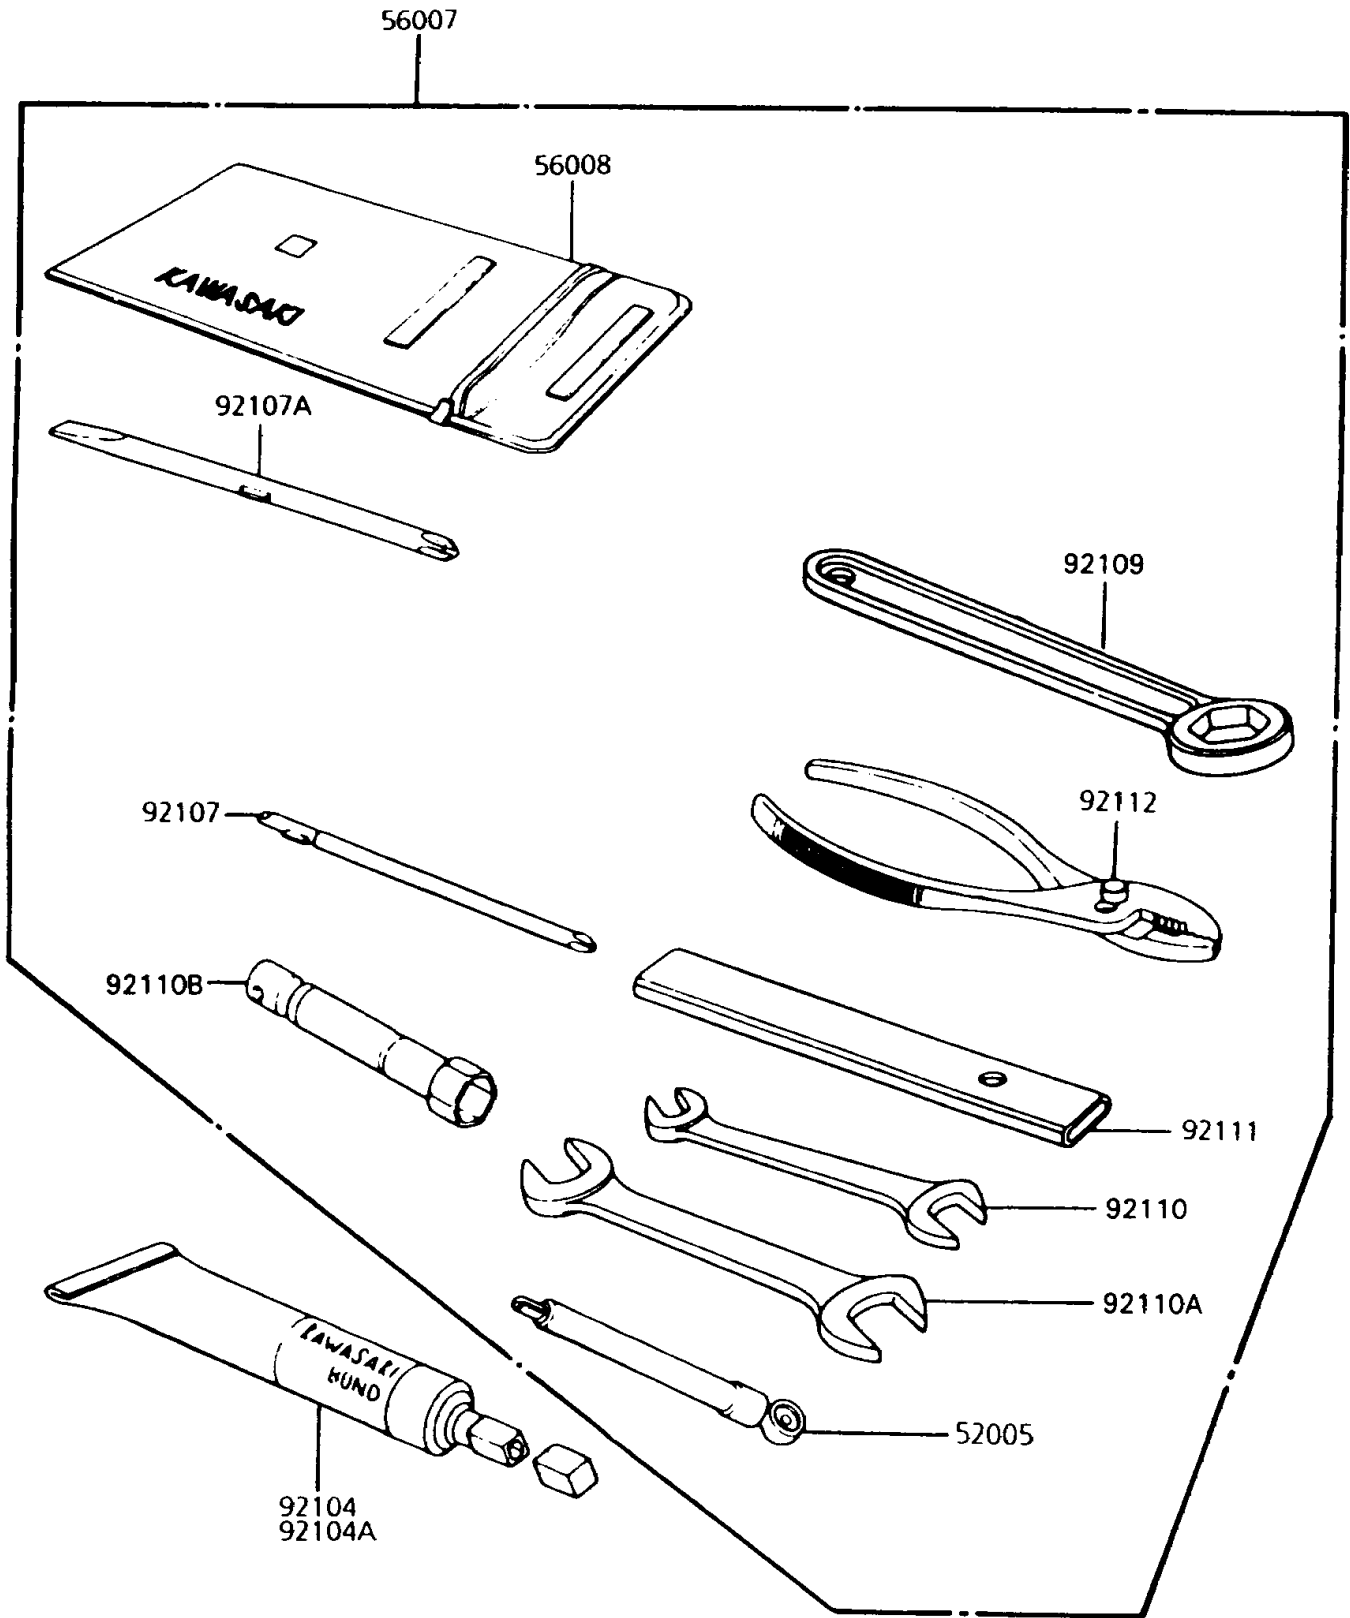

1993 Police 1000 PARTS DIAGRAM

Owner's Tools

1993 Police 1000 PARTS LIST

Owner's Tools

ITEM NAME	PART NUMBER	QUANTITY
-----------	-------------	----------