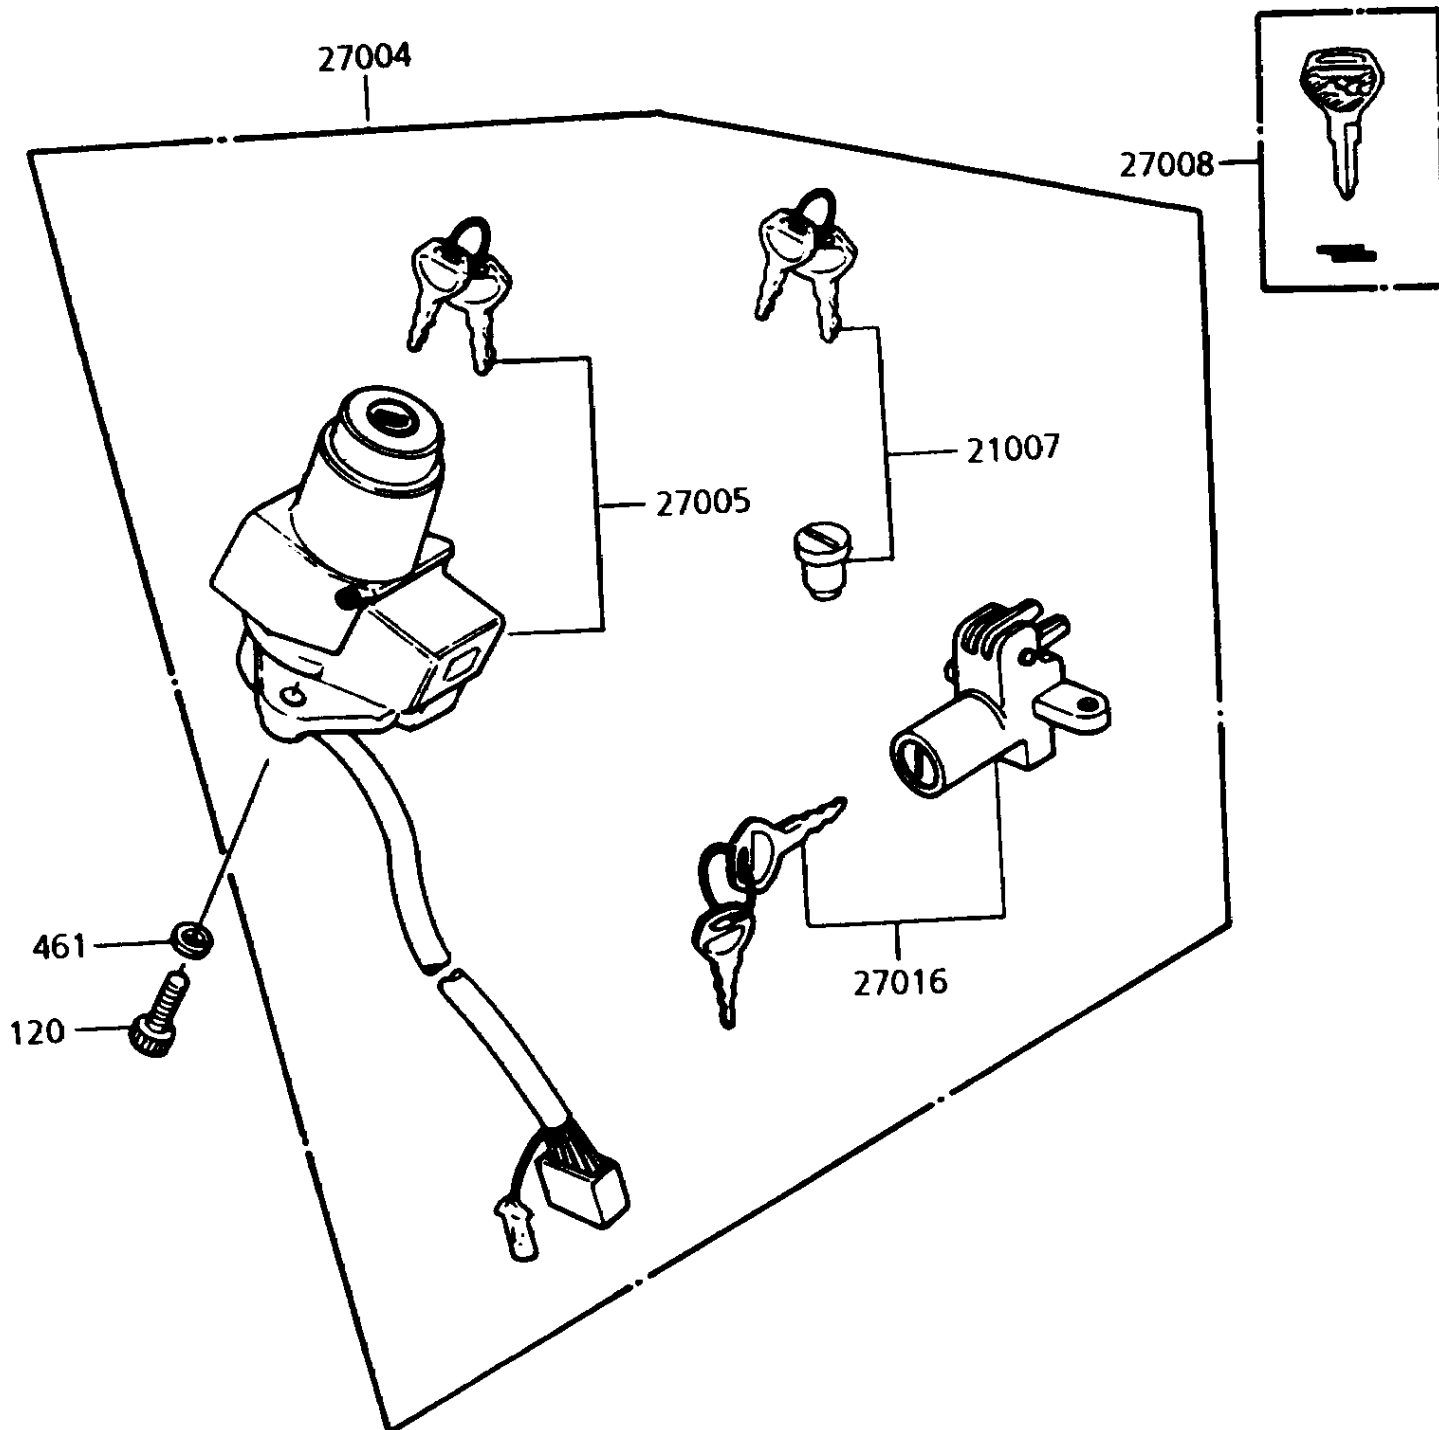

1995 Police 1000 PARTS DIAGRAM

Ignition Switch/Locks/Reflectors

1995 Police 1000 PARTS LIST

Ignition Switch/Locks/Reflectors

ITEM NAME	PART NUMBER	QUANTITY
ROTOR,LOCK,TANK CAP (Ref # 21007)	21007-5005	1
SWITCH-ASSY (Ref # 27004)	27004-5409	1
SWITCH-ASSY-IGNITION (Ref # 27005)	27005-5024	1
KEY-LOCK,BLANK (Ref # 27008)	27008-1103	1
LOCK-ASSY,SEAT (Ref # 27016)	27016-5072	1
BOLT-SOCKET (Ref # 120)	120T0616	1
WASHER-SPRING (Ref # 461)	461L0600	1