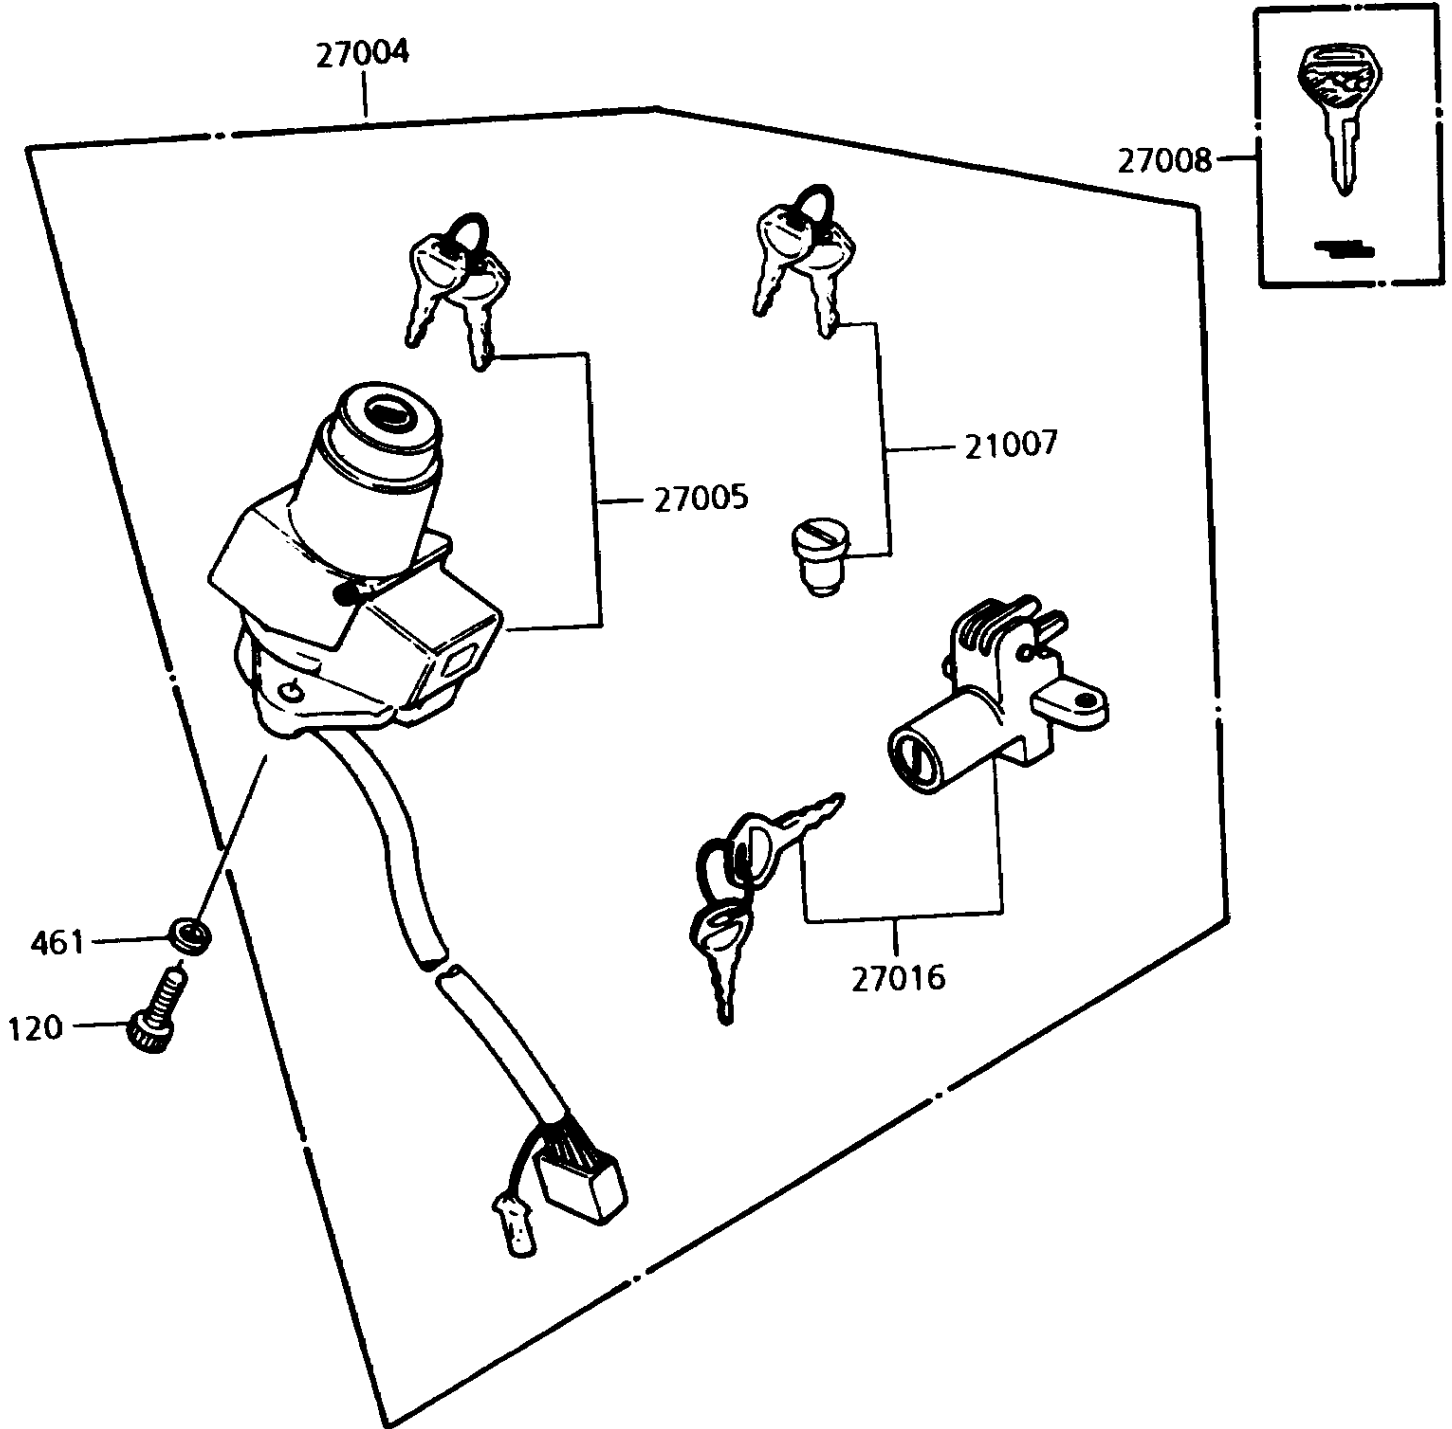

# 1993 Police 1000 PARTS DIAGRAM

Ignition Switch/Locks/Reflectors

# 1993 Police 1000 PARTS LIST

Ignition Switch/Locks/Reflectors

ITEM NAME	PART NUMBER	QUANTITY
ROTOR,LOCK,TANK CAP (Ref # 21007)	21007-5005	1
SWITCH-ASSY (Ref # 27004)	27004-5409	1
SWITCH-ASSY-IGNITION (Ref # 27005)	27005-5024	1
KEY-LOCK,BLANK (Ref # 27008)	27008-1103	1
LOCK-ASSY,SEAT (Ref # 27016)	27016-5072	1
BOLT-SOCKET (Ref # 120)	120T0616	2
WASHER-SPRING (Ref # 461)	461L0600	2