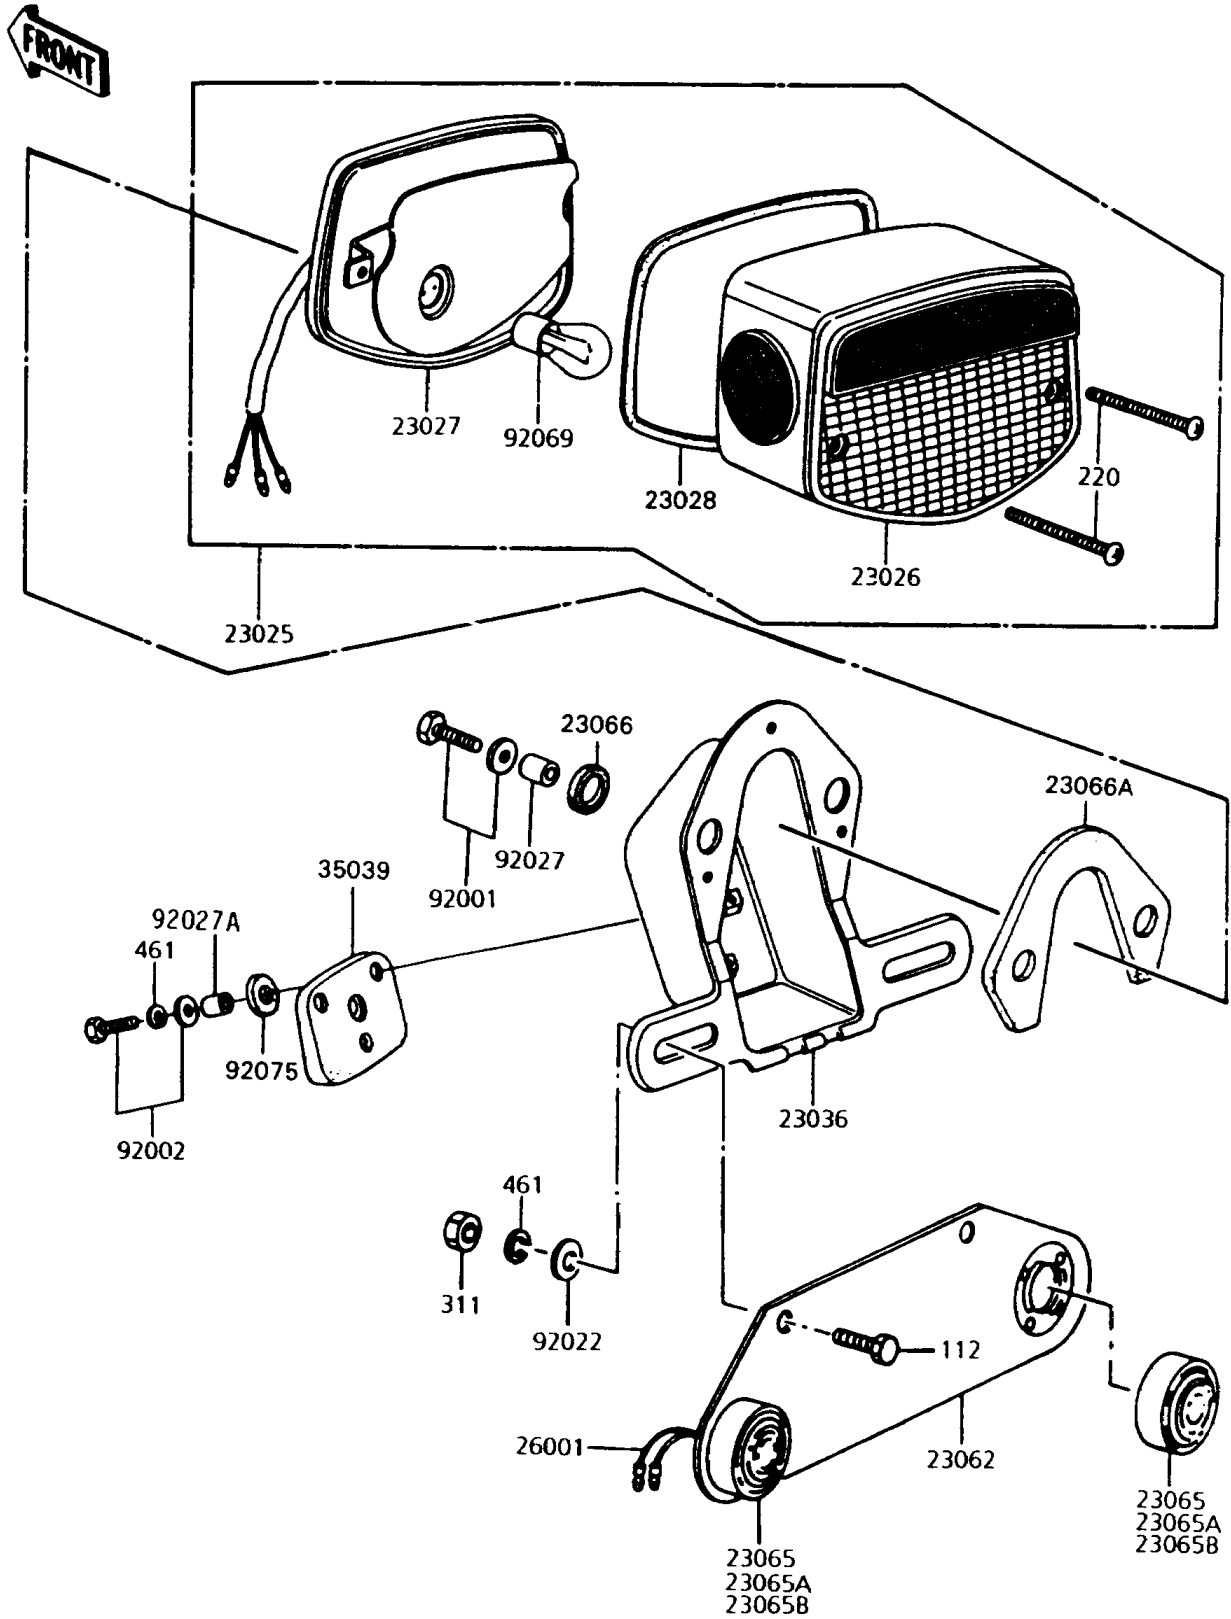

1995 Police 1000 PARTS DIAGRAM

Taillight(s)

1995 Police 1000 PARTS LIST

Taillight(s)

ITEM NAME	PART NUMBER	QUANTITY
LAMP-TAIL,"220-40781"MARK (Ref # 23025)	23025-064	1
LENS,TAIL LAMP (Ref # 23026)	23026-034	1
BODY-COMP-TAIL LAMP (Ref # 23027)	23027-041	1
GASKET,TAIL LAMP LENS (Ref # 23028)	23028-021	1
BRACKET-TAIL LAMP,"220-40810" (Ref # 23036)	23036-052	1
BRACKET-COMP,LICENSE PLATE (Ref # 23062)	23062-1002	1
LAMP-ASSY,ID,BLUE (Ref # 23065)	23065-003	1
LAMP-ASSY,ID,RED (Ref # 23065A)	23065-004	1
LAMP-ASSY,ID,AMBER (Ref # 23065B)	23065-005	1
DAMPER (Ref # 23066)	23066-020	1
DAMPER (Ref # 23066A)	23066-023	1
HARNESS,ID LIGHT (Ref # 26001)	26001-4001	1
DAMPER,TAIL LAMP (Ref # 35039)	35039-004	1
BOLT,6X20 (Ref # 92001)	92001-1773	1
BOLT,6X25 (Ref # 92002)	92002-1137	1
WASHER,7X16X1.2 (Ref # 92022)	92022-024	1
COLLAR,6.8X10X8.5 (Ref # 92027)	92027-129	1
COLLAR,6.8X10X14.5 (Ref # 92027A)	92027-156	1
BULB,12V 27/8W (Ref # 92069)	92069-059	1
DAMPER,FENDER (Ref # 92075)	92075-121	1
BOLT-UPSET (Ref # 112)	112B0620	1
SCREW-PAN-CROS (Ref # 220)	220B0460	1
NUT-HEX,6MM (Ref # 311)	311B0600	1
WASHER-SPRING,6MM (Ref # 461)	461F0600	1