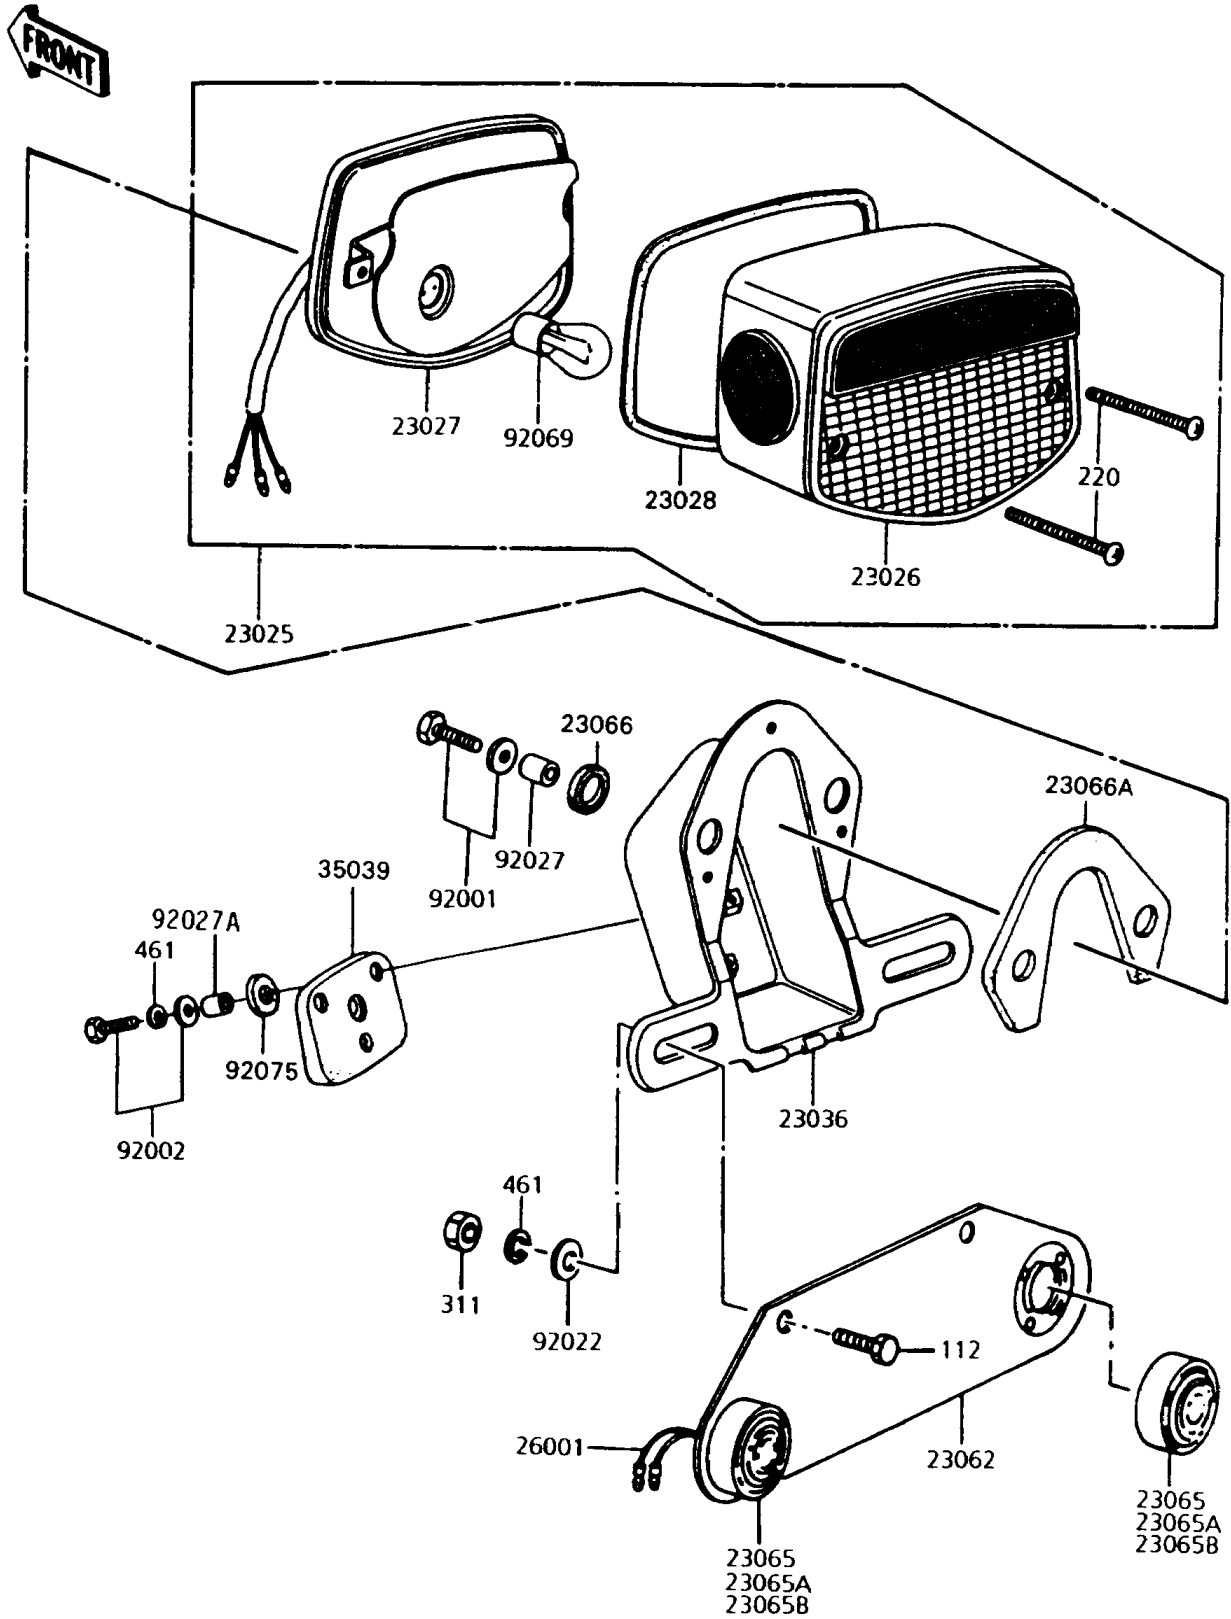

1991 Police 1000 PARTS DIAGRAM

Taillight(s)

1991 Police 1000 PARTS LIST

Taillight(s)

ITEM NAME	PART NUMBER	QUANTITY
LAMP-TAIL,"220-40781"MARK (Ref # 23025)	23025-064	1
LENS,TAIL LAMP (Ref # 23026)	23026-034	1
BODY-COMP-TAIL LAMP (Ref # 23027)	23027-041	1
GASKET,TAIL LAMP LENS (Ref # 23028)	23028-021	1
BRACKET-TAIL LAMP,"220-40810" (Ref # 23036)	23036-052	1
BRACKET-COMP,LICENSE PLATE (Ref # 23062)	23062-1002	1
LAMP-ASSY,ID,BLUE (Ref # 23065)	23065-003	1
LAMP-ASSY,ID,RED (Ref # 23065A)	23065-004	1
LAMP-ASSY,ID,AMBER (Ref # 23065B)	23065-005	1
DAMPER (Ref # 23066)	23066-020	1
DAMPER (Ref # 23066A)	23066-023	1
HARNESS,ID LIGHT (Ref # 26001)	26001-4001	1
DAMPER,TAIL LAMP (Ref # 35039)	35039-004	1
BOLT,6X20 (Ref # 92001)	92001-1773	1
BOLT,6X25 (Ref # 92002)	92002-1137	1
WASHER,7X16X1.2 (Ref # 92022)	92022-024	1
COLLAR,6.8X10X8.5 (Ref # 92027)	92027-129	1
COLLAR,6.8X10X14.5 (Ref # 92027A)	92027-156	1
BULB,12V 27/8W (Ref # 92069)	92069-059	1
DAMPER,FENDER (Ref # 92075)	92075-121	1
BOLT-UPSET (Ref # 112)	112B0620	1
SCREW-PAN-CROS (Ref # 220)	220B0460	1
NUT-HEX,6MM (Ref # 311)	311B0600	1
WASHER-SPRING,6MM (Ref # 461)	461F0600	1