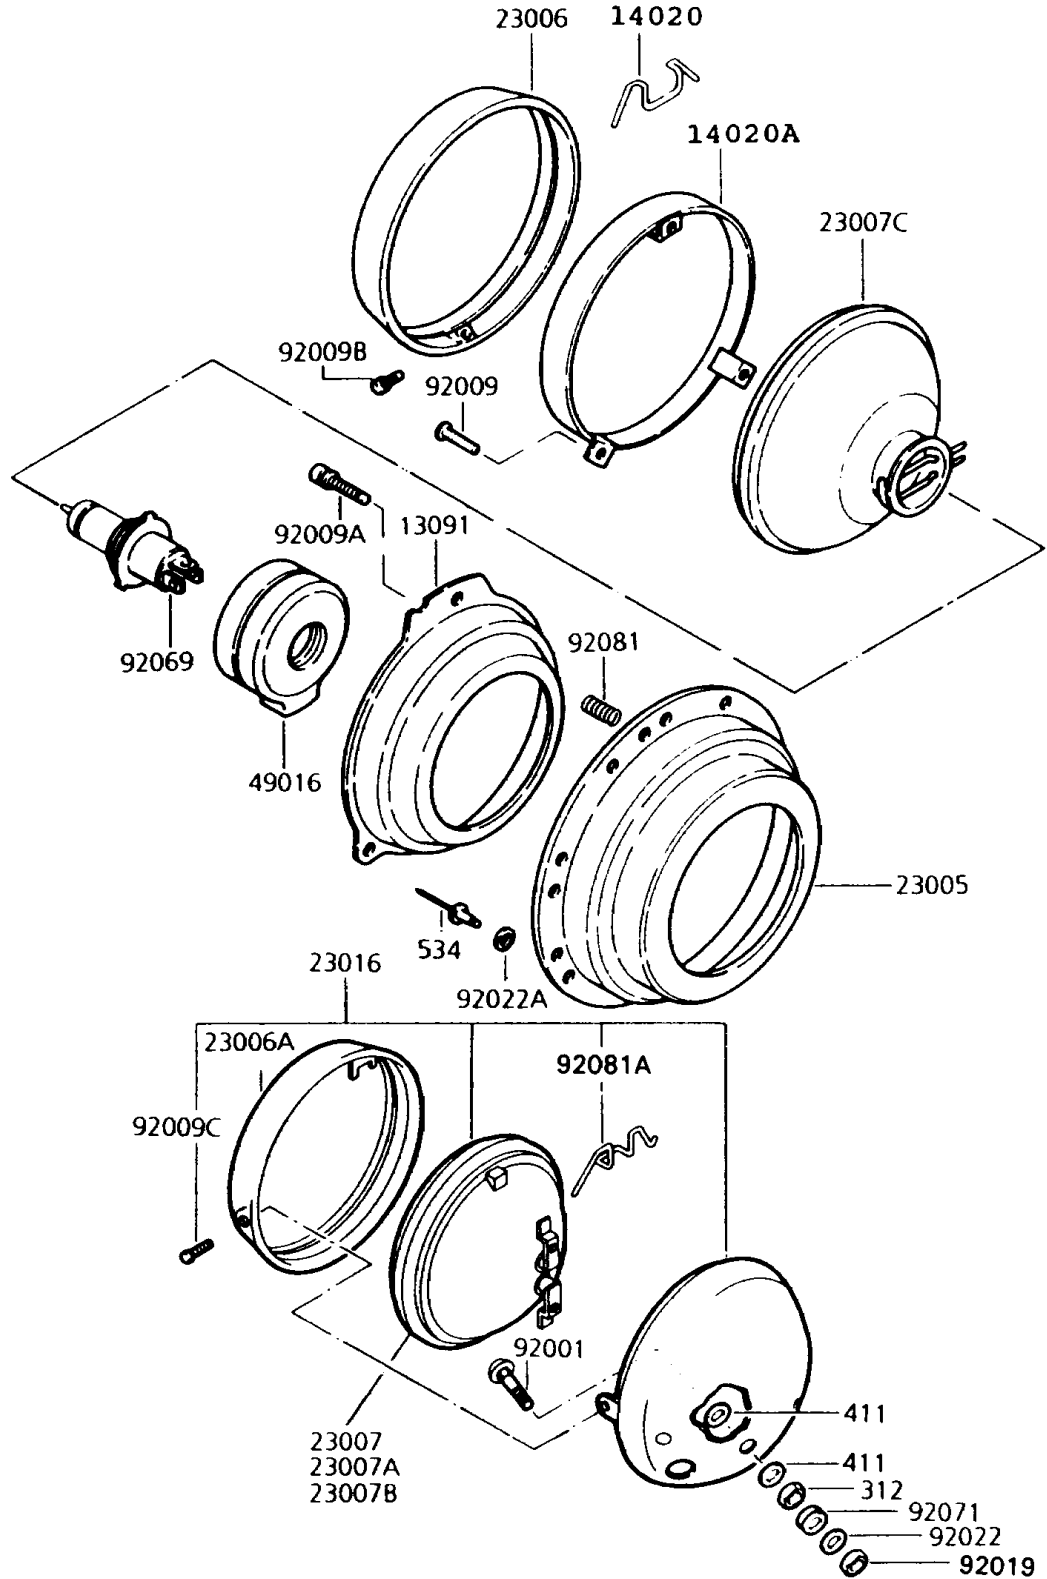

1995 Police 1000 PARTS DIAGRAM

Headlight(s)

1995 Police 1000 PARTS LIST

Headlight(s)

ITEM NAME	PART NUMBER	QUANTITY
HOLDER,HEAD LAMP (Ref # 13091)	13091-4007	1
RETAINER,CLIP (Ref # 14020)	14020-1096	1
RETAINER,HEAD LAMP (Ref # 14020A)	14020-4002	1
BODY-COMP-HEAD LAMP (Ref # 23005)	23005-4003	1
RIM-LAMP,HEAD (Ref # 23006)	23006-4002	1
RIM-LAMP,PURSUIT LAMP (Ref # 23006A)	23006-4004	1
LENS-COMP,PURSUIT LAMP,RED (Ref # 23007)	23007-1001	1
LENS-COMP,PURSUIT LAMP,BLUE (Ref # 23007A)	23007-1002	1
LENS-COMP,PURSUIT LAMP,AMBER (Ref # 23007B)	23007-1003	1
LENS-COMP,"001-1970" MARK (Ref # 23007C)	23007-1009	1
LAMP-ASSY,PURSUIT,RED (Ref # 23016)	23016-4004	1
COVER-SEAL (Ref # 49016)	49016-1016	1
BOLT,CARRIAGE (Ref # 92001)	92001-4015	1
SCREW,PAN HEAD (Ref # 92009)	92009-4007	1
SCREW,PAN HEAD (Ref # 92009A)	92009-4008	1
SCREW,4X14 (Ref # 92009B)	92009-4009	1
SCREW,4X8 (Ref # 92009C)	92009-4011	1
NUT,LOCK,6MM (Ref # 92019)	92019-008	1
WASHER,6.5X20X1.6 (Ref # 92022)	92022-125	1
WASHER (Ref # 92022A)	92022-3539	1
BULB,12V 60/55W,H4 (Ref # 92069)	92069-1002	1
GROMMET (Ref # 92071)	92071-056	1
SPRING (Ref # 92081)	92081-4014	1
SPRING,CLIP (Ref # 92081A)	92081-4015	1
NUT-HEX,6MM (Ref # 312)	312B0600	1
WASHER-PLAIN,8MM (Ref # 411)	411B0800	1
RIVET-BLIND REG (Ref # 534)	534YW0608	1